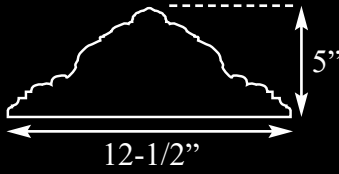

MEDALLIONS

MEDALLIONS

All Resin Ornamentation is Flexible, Stainable & Paintable.

MEDALLIONS

MD-100 Side View

MD-100
12-1/2" diam. x 5"

MD-103
10-1/2" diam. x 2-1/4"

MD-102
18" diam. x 3/4"

MD-105
15-1/4" diam. x 2-1/2"

MEDALLIONS

MD-101AA-0
14" diameter x 7/8" Thick

MD-101AA-1
Sold As a 2 Piece Set.
14" diameter x 7/8" Thick

MD-101A-0
19-3/4" diameter x 1" Thick

MD-101A-1
Sold As a 2 Piece Set.
19-3/4" diameter x 1" Thick

*Ideal fit for the Graham Ceiling Design
(CEIL-100B-1C).
See design samples at end of Ceiling Section.*

MD-107AA
7-1/2" x 7-1/2" x 7/8"

MD-101A-EXT
25-1/2" diameter x 1-1/4" Thick
•5-Pc Set
•Must blend intersection to create design

MD-107A
11-1/2" x 11-1/2" x 1"

* All sizes are approx.- max W" x max H" x Thickness"

MEDALLIONS

MD-106A

13-1/2" diam. x 2-3/4" 4" diam. center

MD-106B

16-1/2" diam. x 2-3/4" 6" diam. center

Shown with optional center. Part #MD-106CTR