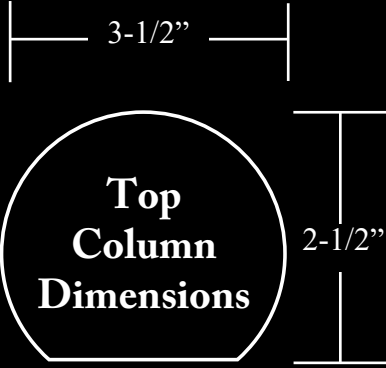

NON "TAPERED" COLUMN

CAPITOL OPTIONS

COLM-101A
3" x 2-1/2" x 6'

COLM-101B
4-1/2" x 3-3/4" x 6'

COLM-101C
5-1/2" x 4-3/4" x 6'

COLM-102
4-1/2" x 4" x 9'

COLUMNS

* All sizes are approx.- max W" x max H" x Thickness"

COLUMNS

Shown with optional capitol (CAP-103B)

COLM-104A
 (Flat Back)
 Length: 35-1/4"
 Bottom 4-3/4" x 3"
 Top: 3-1/2" x 2-1/2"

- * Specifically designed and scaled for lower base cabinets
- * Lower profile on column matches base molding **MLD-320**