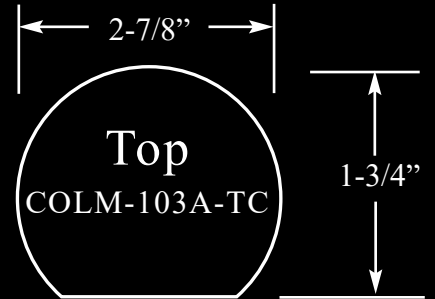

6-1/2"

2-1/4"

4-1/4"

* All sizes are approx.- max W" x max H" x Thickness"

COLUMNS

◀ Shown with optional
(CAP-103B)

COLM-104C
(Flat Back)
Length: 36-3/4"
Bottom: 5" x 3-1/4"
Top: 3-1/2" x 2-1/2"

COLUMNS

All Ornamentation is Flexible, Stainable & Paintable.

Tapered Column

36-1/2"

COLM-103AA-TC
2-1/2" x 1-5/8" x 36-1/2"

11" of Adjustment

60"

COLM-103A-TC-60"
3" x 2" x 60"

18" of Adjustment