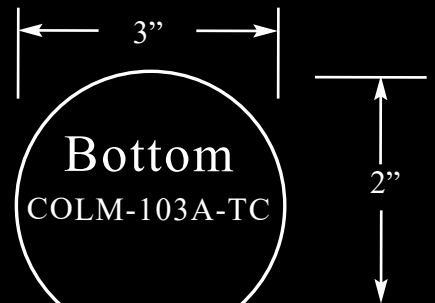

6-1/2"

2-1/4"

4-1/4"

* All sizes are approx.- max W" x max H" x Thickness"

COLUMNS

◀ Shown with optional
(CAP-103B)

COLM-104C
(Flat Back)
Length: 36-3/4"
Bottom: 5" x 3-1/4"
Top: 3-1/2" x 2-1/2"

COLUMNS

All Ornamentation is Flexible, Stainable & Paintable.

Tapered Column

36-1/2"

COLM-103AA-TC
2-1/2" x 1-5/8" x 36-1/2"

11" of Adjustment

60"

COLM-103A-TC-60"
3" x 2" x 60"

18" of Adjustment

Tapered Column

* All sizes are approx.- max W" x max H" x Thickness"

Tapered Column

Tapered Column

COLUMNS

4-1/4"

CAP-103BL

1-7/8"