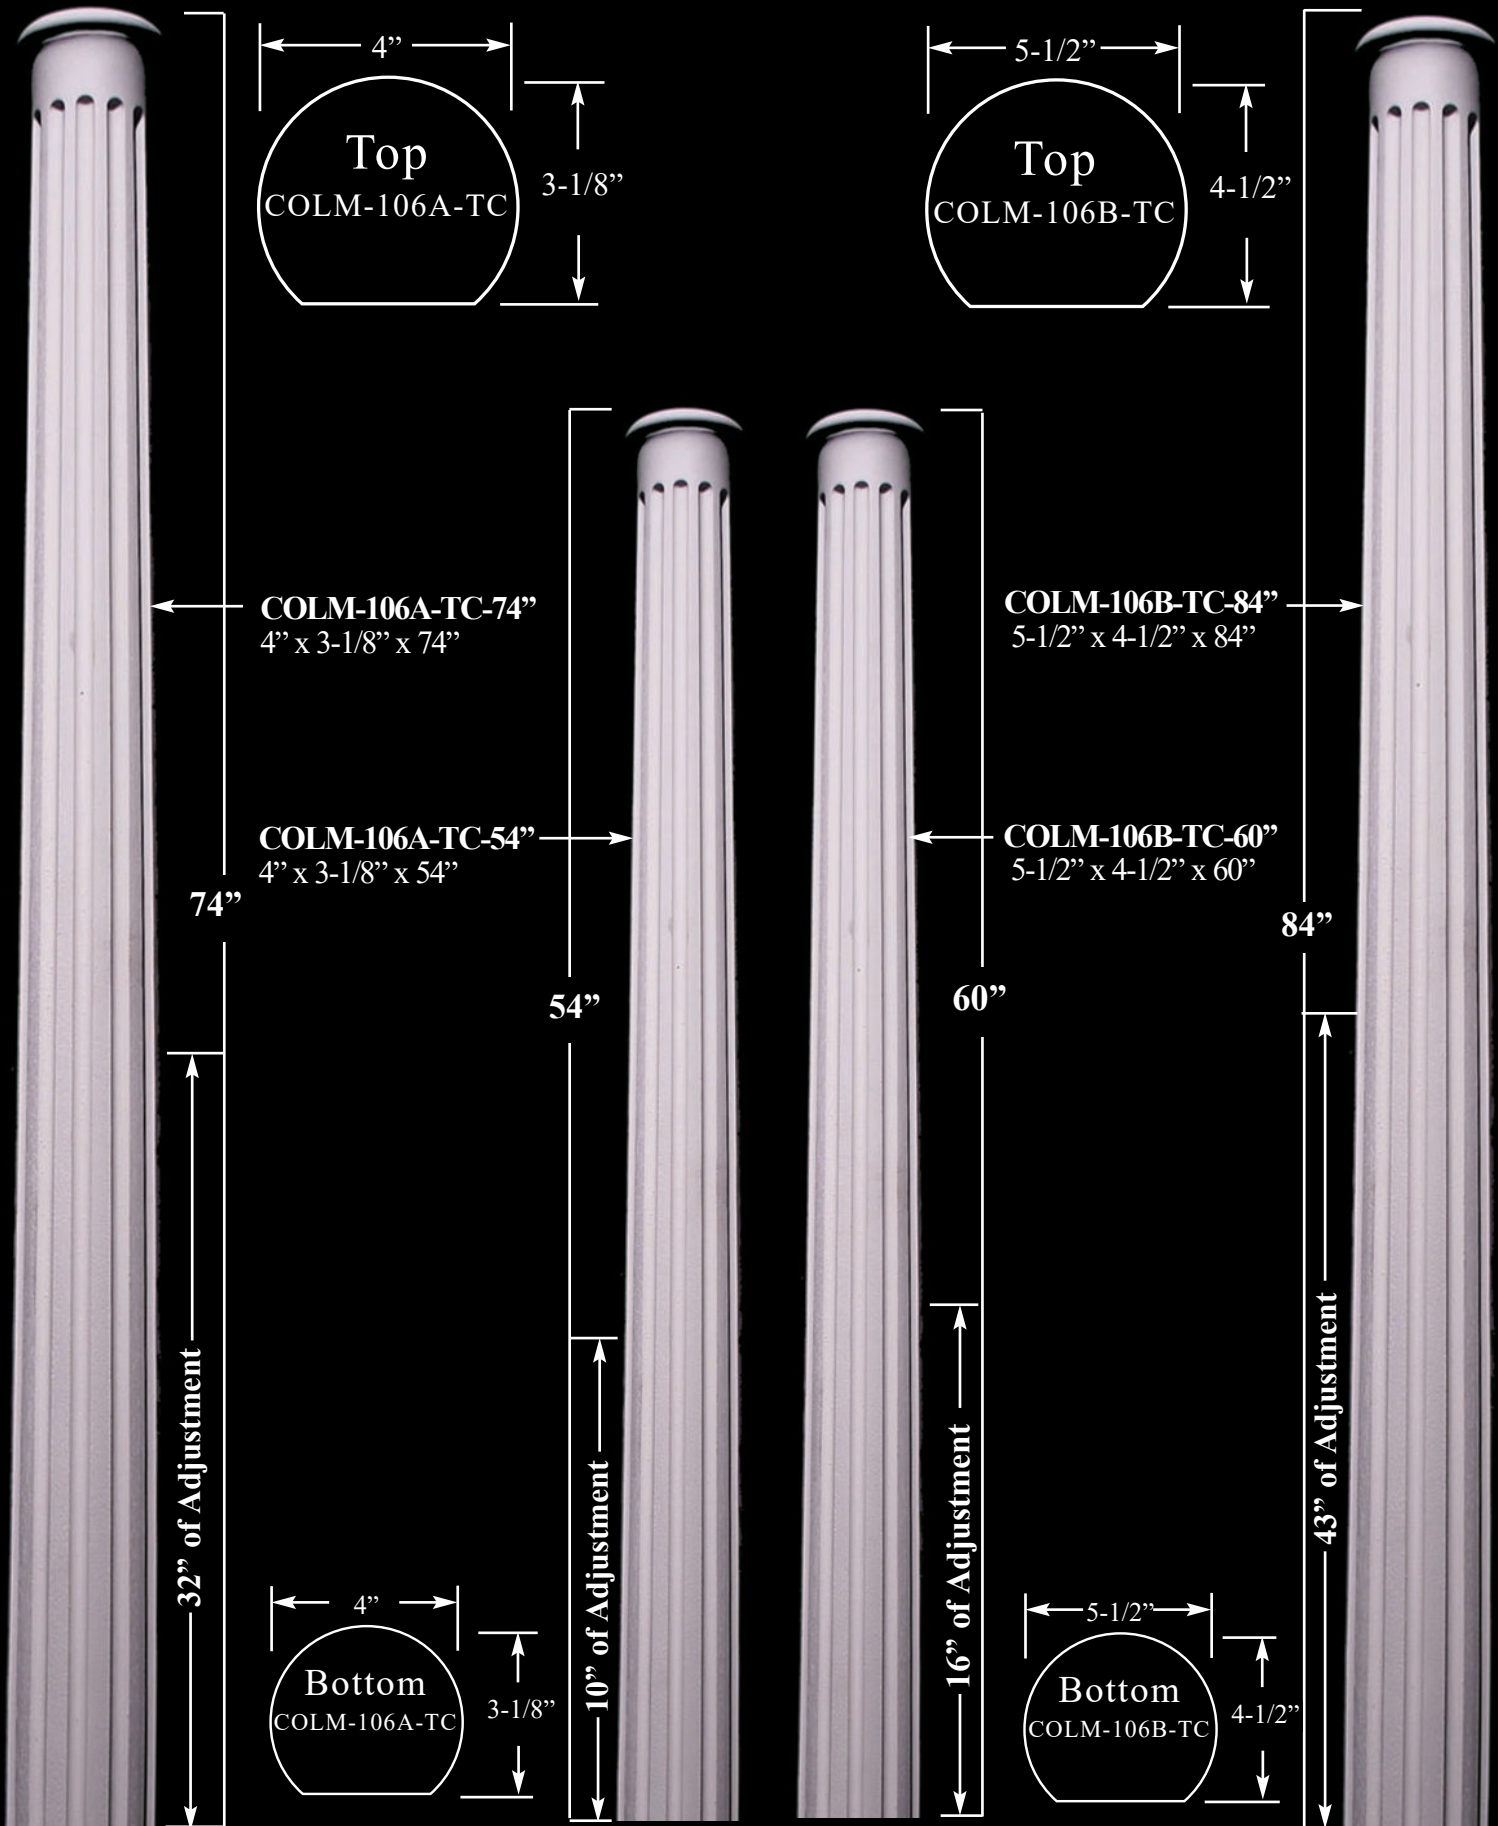

Tapered Column