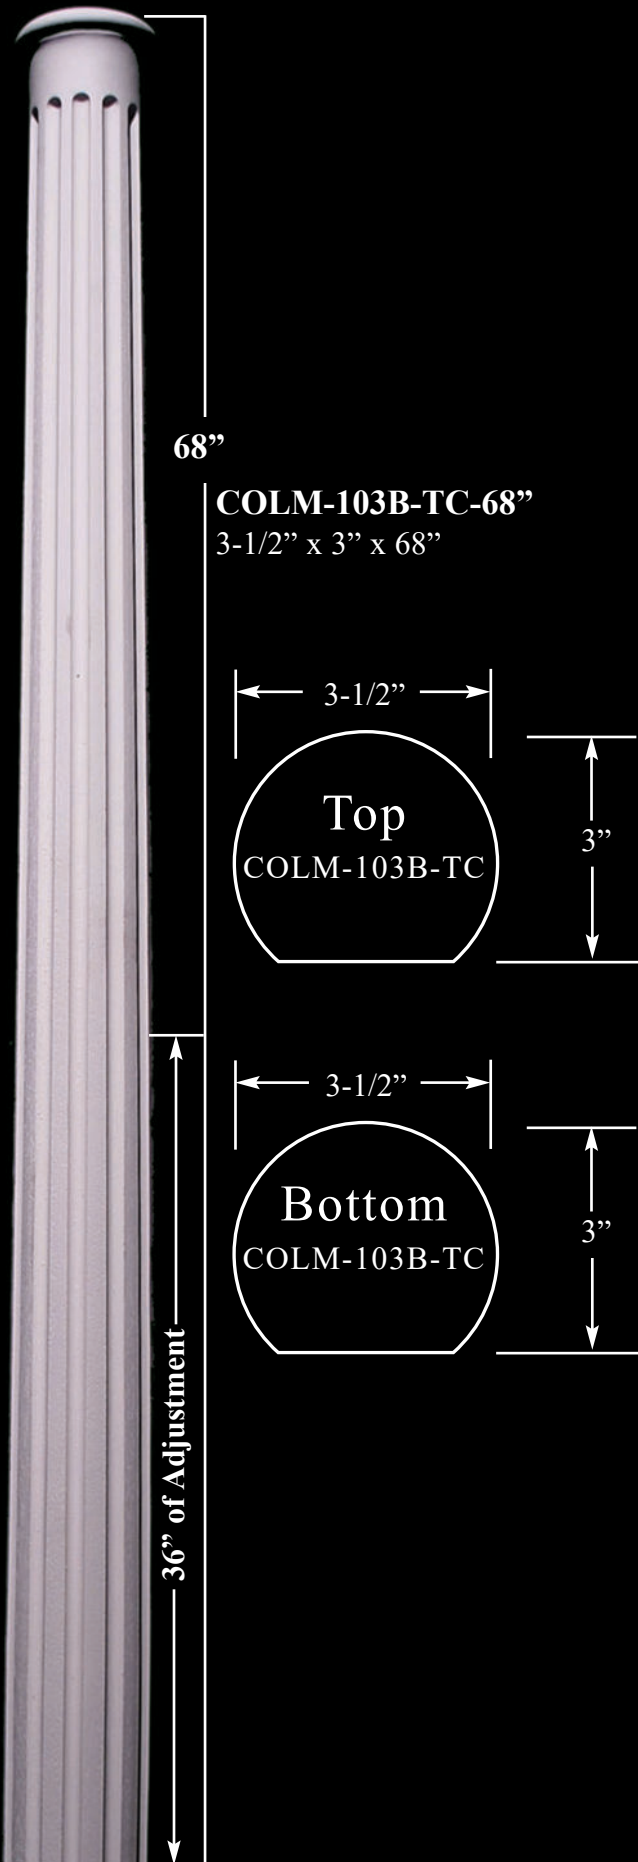

COLUMNS

Shown with optional capitol (CAP-103B)

COLM-104A
 (Flat Back)
 Length: 35-1/4"
 Bottom 4-3/4" x 3"
 Top: 3-1/2" x 2-1/2"

- * Specifically designed and scaled for lower base cabinets
- * Lower profile on column matches base molding **MLD-320**

6-1/2"

2-1/4"

4-1/4"

* All sizes are approx.- max W" x max H" x Thickness"

COLUMNS

◀ Shown with optional
(CAP-103B)

COLM-104C
(Flat Back)
Length: 36-3/4"
Bottom: 5" x 3-1/4"
Top: 3-1/2" x 2-1/2"

COLUMNS

All Ornamentation is Flexible, Stainable & Paintable.

Tapered Column

36-1/2"

COLM-103AA-TC
2-1/2" x 1-5/8" x 36-1/2"

11" of Adjustment

60"

COLM-103A-TC-60"
3" x 2" x 60"

18" of Adjustment

Tapered Column

* All sizes are approx.- max W" x max H" x Thickness"

Tapered Column

Tapered Column

COLUMNS

4-1/4"

CAP-103BL

1-7/8"