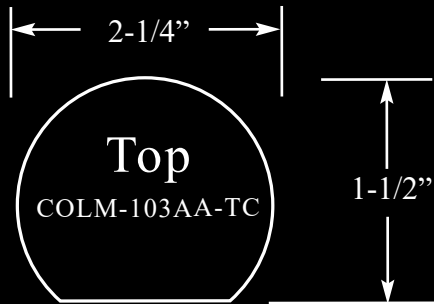

6-1/2"

2-1/4"

4-1/4"

* All sizes are approx.- max W" x max H" x Thickness"

COLUMNS

◀ Shown with optional
(CAP-103B)

COLM-104C
(Flat Back)
Length: 36-3/4"
Bottom: 5" x 3-1/4"
Top: 3-1/2" x 2-1/2"

COLUMNS

All Ornamentation is Flexible, Stainable & Paintable.

Tapered Column

36-1/2"

COLM-103AA-TC
2-1/2" x 1-5/8" x 36-1/2"

11" of Adjustment

60"

COLM-103A-TC-60"
3" x 2" x 60"

18" of Adjustment

Tapered Column

* All sizes are approx.- max W" x max H" x Thickness"

Tapered Column

Tapered Column

COLUMNS

4-1/4"

CAP-103BL

1-7/8"