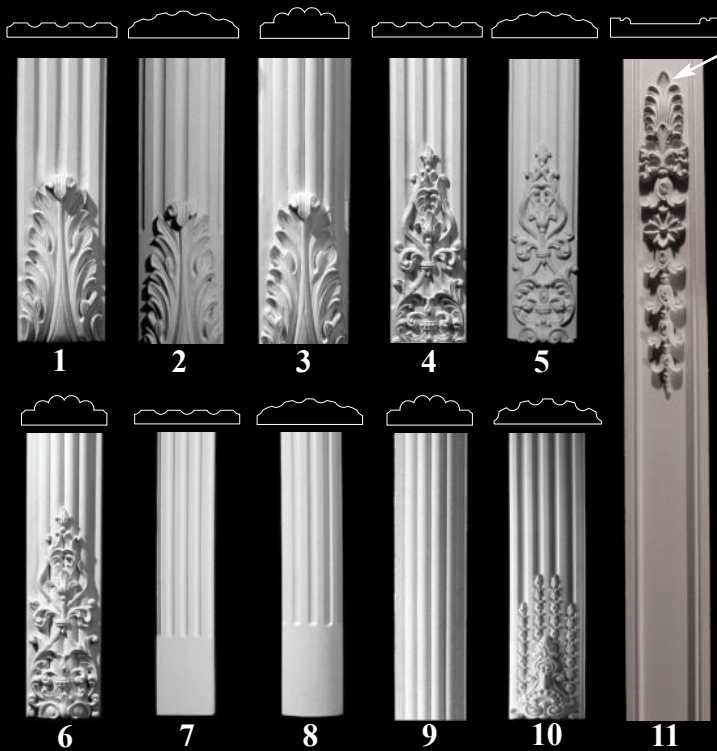

Transition
Collar

COLM-130A
Shown with optional
DP-200A

DP-200A

DP-201A

Transition collar
SPTC-101A

See Specialties section in catalog for a complete listing of corbel options for transition collars.

Transition collar
SPTC-102A

Column Quick Reference Guide

Capitols that fit 4-1/2" Width Columns

4-1/2" Width Columns

Columns come in 4' and 8' lengths.

Part Number	Part Number
1. COLM-107B-4	1. COLM-107B-8
2. COLM-108B-4	2. COLM-108B-8
3. COLM-109B-4	3. COLM-109B-8
4. COLM-110B-4	4. COLM-110B-8
5. COLM-111B-4	5. COLM-111B-8
6. COLM-112B-4	6. COLM-112B-8
7. COLM-113B-4	7. COLM-113B-8
8. COLM-114B-4	8. COLM-114B-8
9. COLM-115B-4	9. COLM-115B-8
10. COLM-116B-4	10. COLM-116B-8