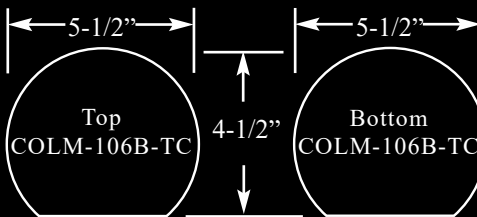

CAP-161B

Height: 13-3/4"
Top width: 8-1/2"
Projection: 7"
Bottom Dimension:
4-5/8" x 3-7/8"

CAP-134B

Height: 13-3/4"
Top width: 8-1/2"
Projection: 7"
Bottom dimension:
4-5/8" x 3-7/8"

COLM-106B-TC-84"

COLM-106B-TC-84"
5-1/2" x 4-1/2" x 84"