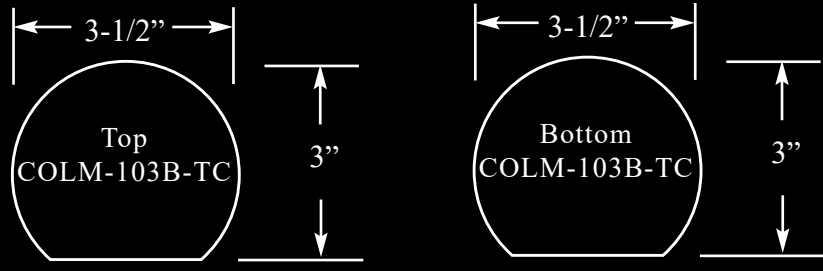

COLM-103B-TC-68"

3-1/2" x 3" x 68"

BASE OPTIONS