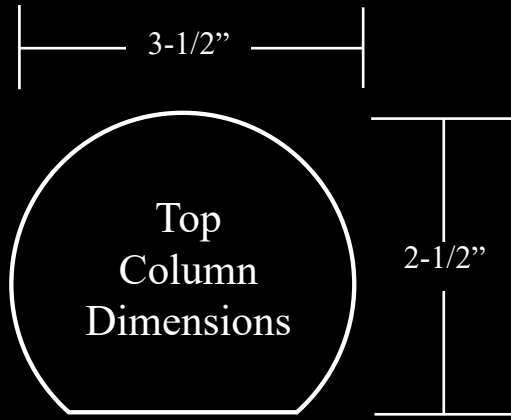

COLUMNS

Shown with optional (CAP-103B) ▶

COLM-104B
(Flat Back)
Length: 36-3/4"
Bottom: 5" x 3-1/4"
Top: 3-1/2" x 2-1/2"