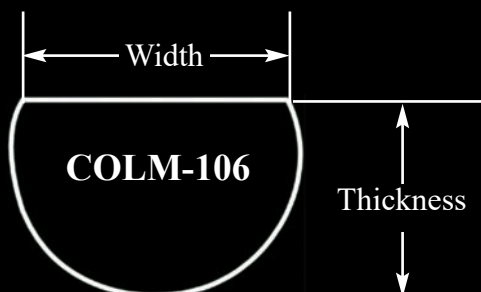

5-1/2" W x 4-1/2" Thick x 67" Length

Designed to use **BASE-116C, BASE-117C, BASE-117RC, BASE-124B-TC, BASE-125B-TC, BASE-125B-EXT-TC, CAP-134C & CAP-140C**

CAP-134

COLM-106

BASE-116

Non tapered design, allows unlimited column height adjustment

Shown with optional **CAP-134 & BASE-116**

COLUMNS

* All sizes are approx.- max W" x max H" x Thickness"

COLUMNS

Flat with
Concave Flutes

COLM-107A-4ft.
3-1/4" x 3/4" x 4'
COLM-107A-7ft.
3-1/4" x 3/4" x 7'