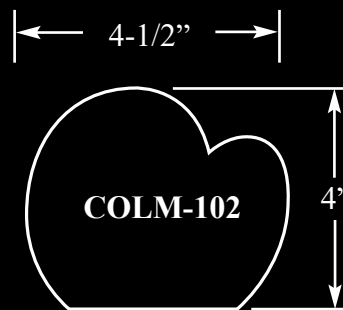

NON "TAPERED" COLUMN

CAPITOL OPTIONS

COLM-101A
3" x 2-1/2" x 6'

COLM-101B
4-1/2" x 3-3/4" x 6'

COLM-101C
5-1/2" x 4-3/4" x 6'

COLM-102
4-1/2" x 4" x 9'

COLUMNS

* All sizes are approx.- max W" x max H" x Thickness"

COLUMNS

Shown with optional capitol (CAP-103B)

COLM-104A
 (Flat Back)
 Length: 35-1/4"
 Bottom 4-3/4" x 3"
 Top: 3-1/2" x 2-1/2"

- * Specifically designed and scaled for lower base cabinets
- * Lower profile on column matches base molding **MLD-320**