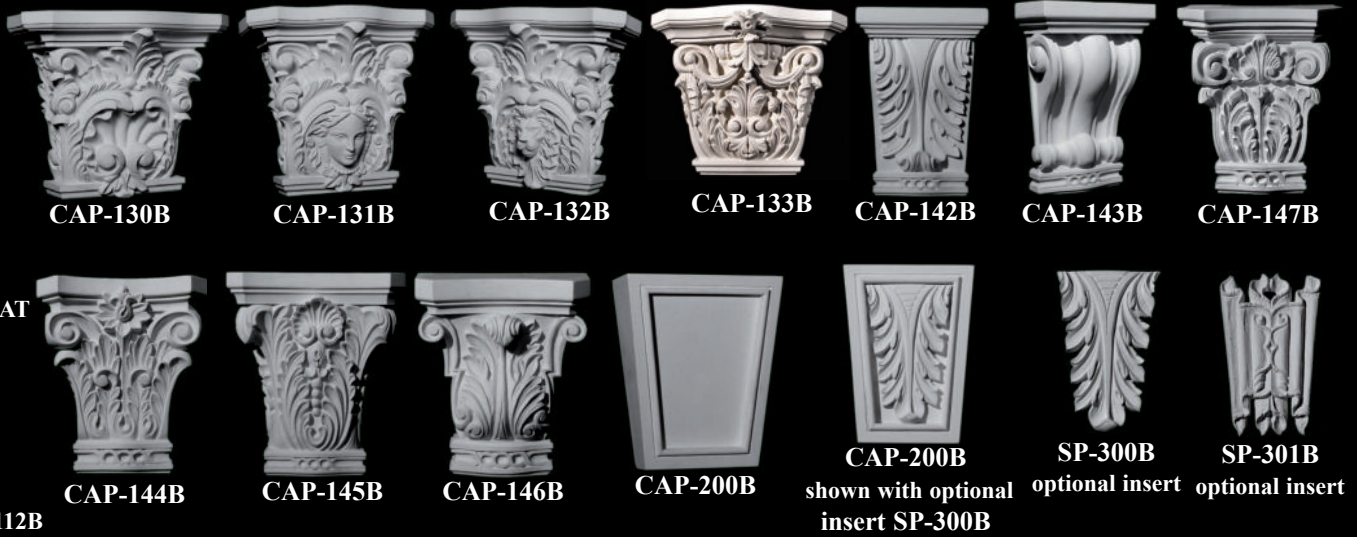

Column Quick Reference Guide

Capitols that fit 4-1/2" Width Columns

4-1/2" Width Columns