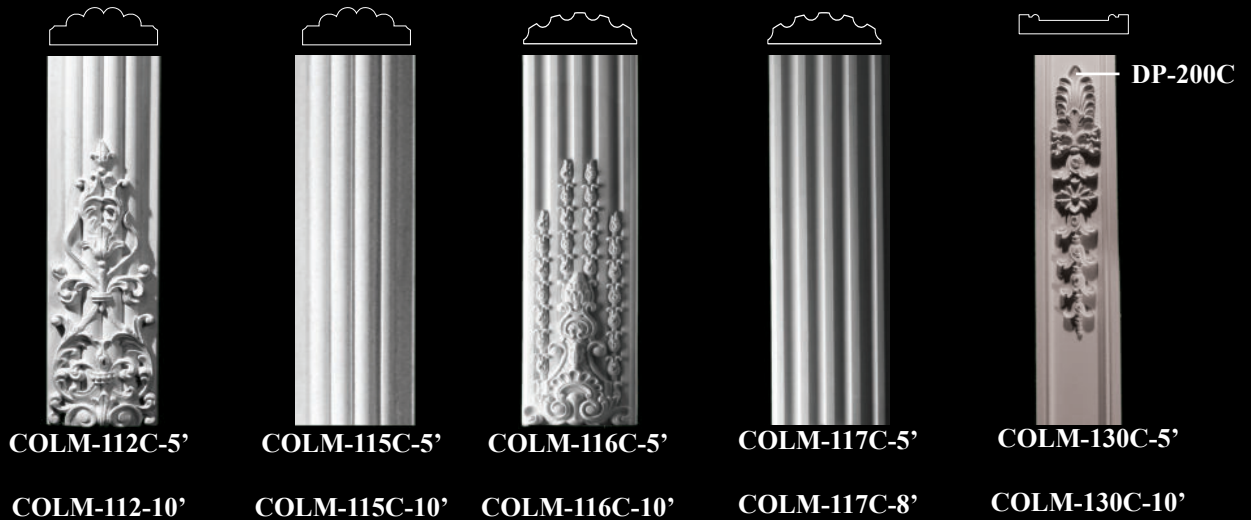

DP-200B

DP-201B

Transition collar
SPTC-101B

See Specialties section in catalog
for a complete listing of corbel
options for transition collars.

Transition collar
SPTC-102B

Column Quick Reference Guide

Capitols that fit 5-1/2" Width Columns

Column shown with optional Capitol and Base

Corbels with backing plates & built-in transition collars that fit 5-1/2" Width Columns

*See Corbel section for part dimensions

5-1/2" Width Columns

COLM-112C-115C-116C-130C available in 5' & 10' lengths. COLM-117C available in 5' & 8' lengths.