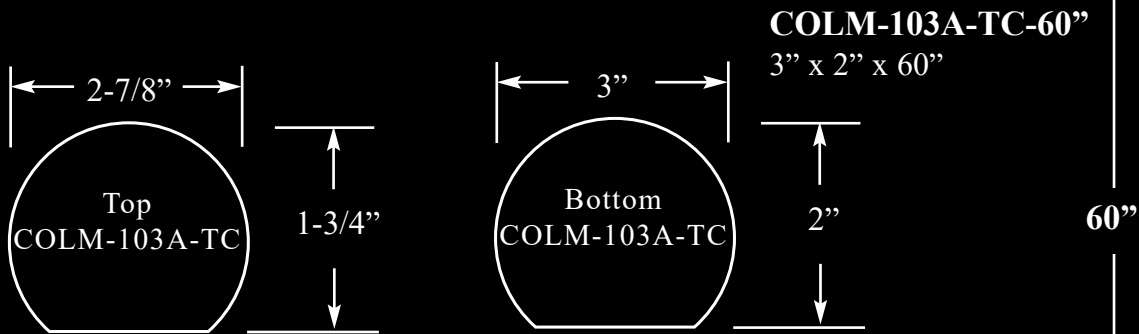

COLM-103A-TC-60"

BASE OPTIONS