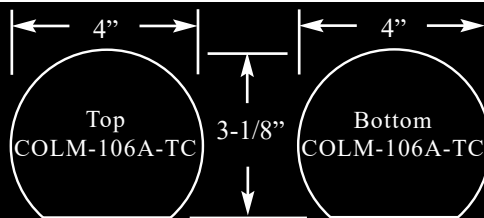

COLM-106A-TC-54"
4" x 3-1/8" x 54"

BASE OPTIONS

74"