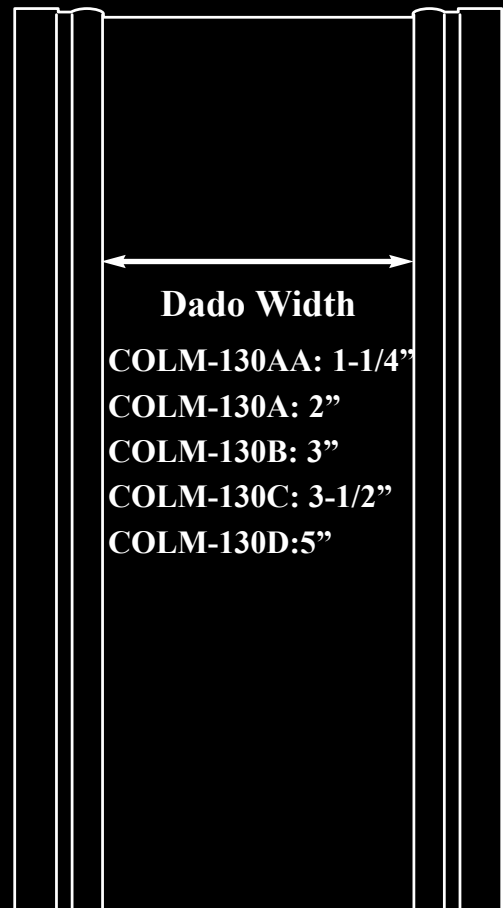

COLM-130A Front View

Dado Width

COLM-130AA: 1-1/4"
COLM-130A: 2"
COLM-130B: 3"
COLM-130C: 3-1/2"
COLM-130D: 5"