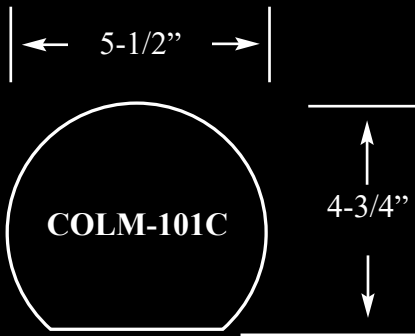

NON "TAPERED" COLUMN

CAPITOL OPTIONS

COLM-101A
3" x 2-1/2" x 6'

COLM-101B
4-1/2" x 3-3/4" x 6'

COLM-101C
5-1/2" x 4-3/4" x 6'

COLM-102
4-1/2" x 4" x 9'

COLUMNS

* All sizes are approx.- max W" x max H" x Thickness"

COLUMNS

Shown with optional capitol (CAP-103B)

COLM-104A
 (Flat Back)
 Length: 35-1/4"
 Bottom 4-3/4" x 3"
 Top: 3-1/2" x 2-1/2"

- * Specifically designed and scaled for lower base cabinets
- * Lower profile on column matches base molding **MLD-320**