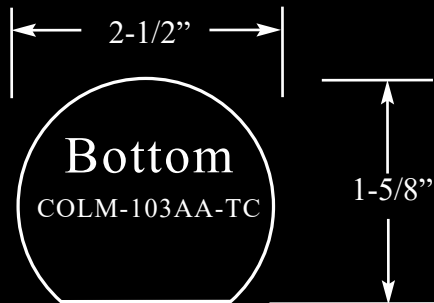

6-1/2"

2-1/4"

4-1/4"

* All sizes are approx.- max W" x max H" x Thickness"

COLUMNS

◀ Shown with optional
(CAP-103B)

COLM-104C
(Flat Back)
Length: 36-3/4"
Bottom: 5" x 3-1/4"
Top: 3-1/2" x 2-1/2"

COLUMNS

All Ornamentation is Flexible, Stainable & Paintable.

Tapered Column

36-1/2"

COLM-103AA-TC
2-1/2" x 1-5/8" x 36-1/2"

11" of Adjustment

60"

COLM-103A-TC-60"
3" x 2" x 60"

18" of Adjustment

Tapered Column

* All sizes are approx.- max W" x max H" x Thickness"

Tapered Column

Tapered Column

COLUMNS

4-1/4"

CAP-103BL

1-7/8"