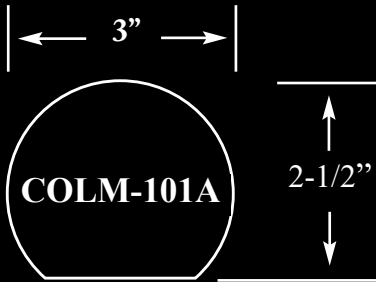

3" NON "TAPERED" COLUMN QUICK REFERENCE GUIDE

CAPITOL OPTIONS

COLM-101A
3" x 2-1/2" x 6"

COLM-106A-48"
3" x 2-3/4" x 48"

COLM-106A-70"
3" x 2-3/4" x 70"

*Bottom of capitol must be cut to fit column

BASE OPTIONS

Bases can be stacked as shown in the examples above.