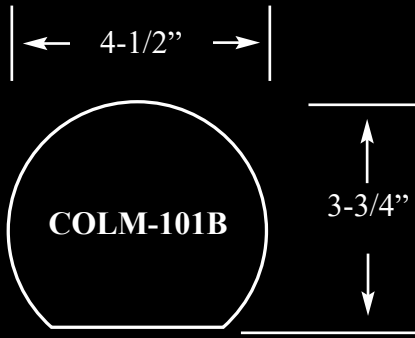

NON "TAPERED" COLUMN

CAPITOL OPTIONS

COLM-101A
3" x 2-1/2" x 6'

COLM-101B
4-1/2" x 3-3/4" x 6'

COLM-101C
5-1/2" x 4-3/4" x 6'

COLM-102
4-1/2" x 4" x 9'

COLUMNS

* All sizes are approx.- max W" x max H" x Thickness"

COLUMNS

Shown with optional capitol (CAP-103B)

COLM-104A
 (Flat Back)
 Length: 35-1/4"
 Bottom 4-3/4" x 3"
 Top: 3-1/2" x 2-1/2"

- * Specifically designed and scaled for lower base cabinets
- * Lower profile on column matches base molding **MLD-320**

* All sizes are approx.- max W" x max H" x Thickness"

COLUMNS

COLM-130AA-5ft.
2-1/4" x 3/4" x 5'
COLM-130AA-10ft.
2-1/4" x 3/4" x 10'

COLM-130A-5ft.
3-1/4" x 3/4" x 5'
COLM-130A-10ft.
3-1/4" x 3/4" x 10'