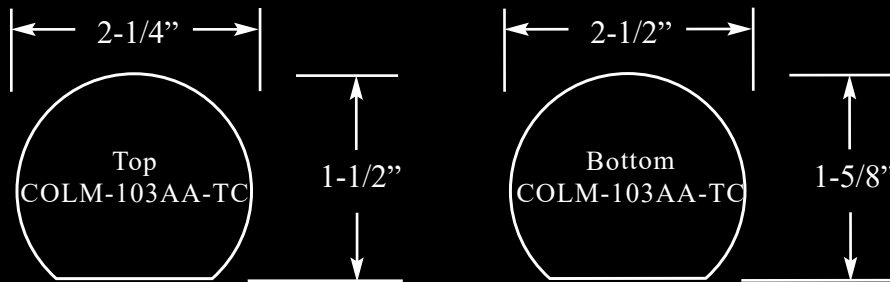

COLM-103AA-TC

2-1/2" x 1-5/8" x 36-1/2"

36-1/2"

BASE OPTIONS

11" of Adjustment