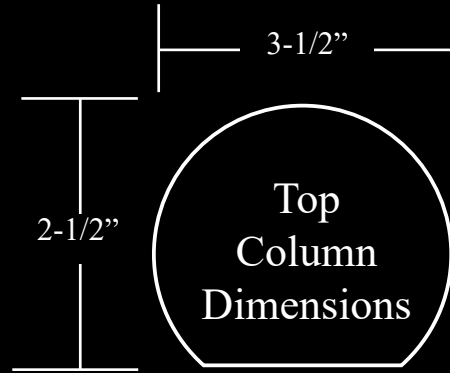

6-1/2"

2-1/4"

4-1/4"

* All sizes are approx.- max W" x max H" x Thickness"

COLUMNS

◀ Shown with optional
(CAP-103B)

COLM-104C
(Flat Back)
Length: 36-3/4"
Bottom: 5" x 3-1/4"
Top: 3-1/2" x 2-1/2"

COLUMNS