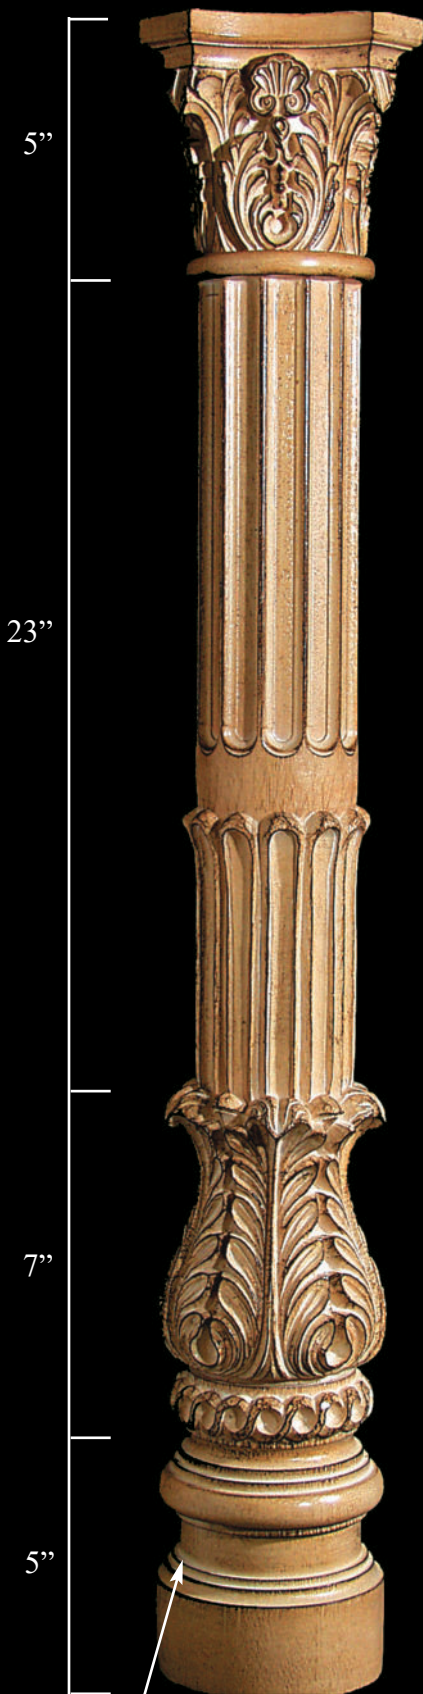

NON "TAPERED" COLUMN

CAPITOL OPTIONS

COLM-101A
3" x 2-1/2" x 6'

COLM-101B
4-1/2" x 3-3/4" x 6'

COLM-101C
5-1/2" x 4-3/4" x 6'

COLM-102
4-1/2" x 4" x 9'

COLUMNS

* All sizes are approx.- max W" x max H" x Thickness"

COLUMNS

Shown with optional capitol (CAP-103B)

COLM-104A
 (Flat Back)
 Length: 35-1/4"
 Bottom 4-3/4" x 3"
 Top: 3-1/2" x 2-1/2"

- * Specifically designed and scaled for lower base cabinets
- * Lower profile on column matches base molding **MLD-320**