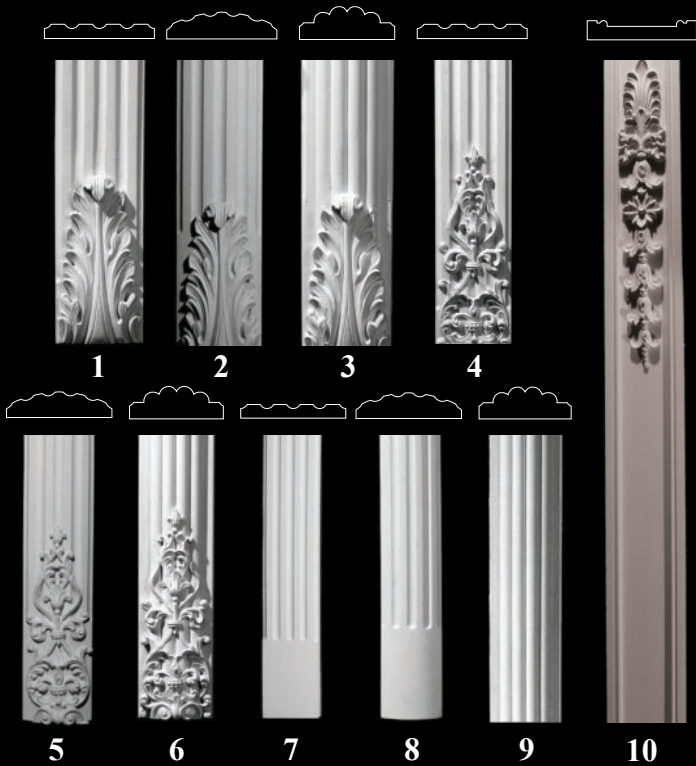

OL-422AA-2
1-1/4" x 7" x 3/8"

OL-422AA-1
1-1/4" x 5-3/4" x 3/8"

Transition
Collar

COLM-130AA
Shown with optional
DP-200AA

DP-200AA DP-201AA

Transition collar
SPTC-101AA

See Specialties section in catalog
for a complete listing of corbel
options for transition collars.

Transition collar
SPTC-102AA

CORBELS

Corbels Quick Reference Guide

Capitols that fit 3-1/4" Width Columns

3-1/4" Width Columns

← COLM-130A is shown with DP-200A

Columns come in 4' and 7' lengths.

Part Number	Part Number
1. COLM-107A-4	1. COLM-107A-7
2. COLM-108A-4	2. COLM-108A-7
3. COLM-109A-4	3. COLM-109A-7
4. COLM-110A-4	4. COLM-110A-7
5. COLM-111A-4	5. COLM-111A-7
6. COLM-112A-4	6. COLM-112A-7
7. COLM-113A-4	7. COLM-113A-7
8. COLM-114A-4	8. COLM-114A-7
9. COLM-115A-4	9. COLM-115A-7

Columns come in 5' and 10' lengths.

Part Number	Part Number
10. COLM-130A-5	10. COLM-130A-10

Corbels that fit 3-1/4" Width Columns

See Specialties section in catalog for a complete listing of corbel options for transition collars.