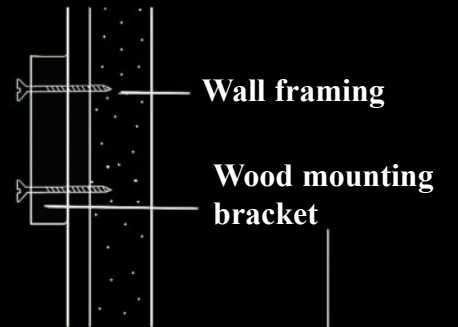

Step: 2

Use corbel to check positioning of block and firmly attach to wall or cabinet using appropriate length wood screws & panel adhesive. When attaching to drywall or plaster use toggle bolts and panel adhesive (do not use plastic (molley: inserts).

Step: 3

Place corbel over block and pre-drill appropriate size holes for **wood screws**, (trim head wood screws are recommended) double checking for correct location. Never use a hammer and nails when installing Pearlworks products, screws or 23 gauge micro pinner brads are recommended.

Step: 4

Apply panel adhesive to back of corbel and sides of block and permanently attach corbel, making sure it is visually plumb and leveled.

Top view of corbel

Note: Using a level on top of corbel may not give an accurate reading due to crowning that occurs during casting.