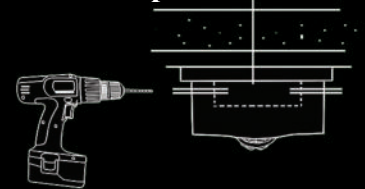

Step: 3

Place corbel over block and pre-drill appropriate size holes for **wood screws**, (trim head wood screws are recommended) double checking for correct location. Never use a hammer and nails when installing Pearlworks products, screws or 23 gauge micro pinner brads are recommended.

Step: 4

Apply panel adhesive to back of corbel and sides of block and permanently attach corbel, making sure it is visually plumb and leveled.

Top view of corbel

Note: Using a level on top of corbel may not give an accurate reading due to crowning that occurs during casting.