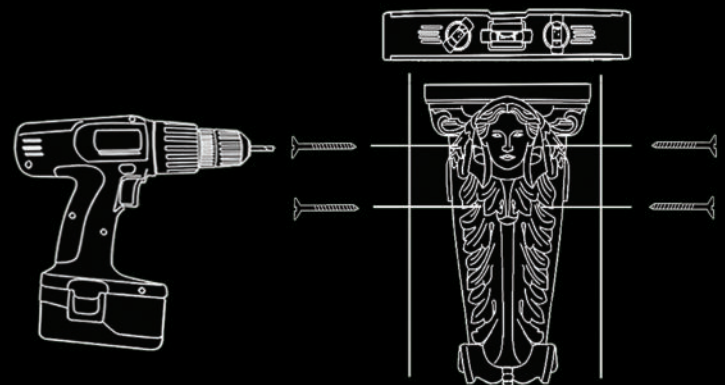

Note: Using a level on top of corbel may not give an accurate reading due to crowning that occurs during casting.

- Pilot holes must align with wood mounting bracket.
- All holes can be filled with standard wood putty or bondo.
- Size of screws and drill bit for pilot holes will vary according to corbel size.