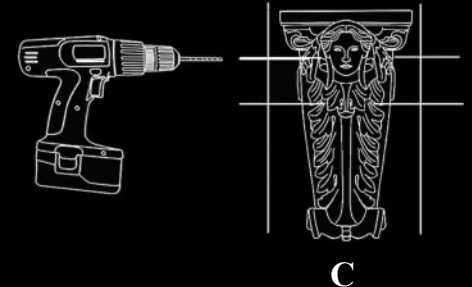

Step: 3

Place corbel over block and pre-drill appropriate size holes for **wood screws**, (trim head wood screws are recommended) double checking for correct location. Never use a hammer and nails when installing Pearlworks products, screws or 23 gauge micro pinner brads are recommended.

Step: 4

Apply panel adhesive to back of corbel and sides of block and permanently attach corbel, making sure it is visually plumb and leveled.

Top view of corbel

Note: Using a level on top of corbel may not give an accurate reading due to crowning that occurs during casting.