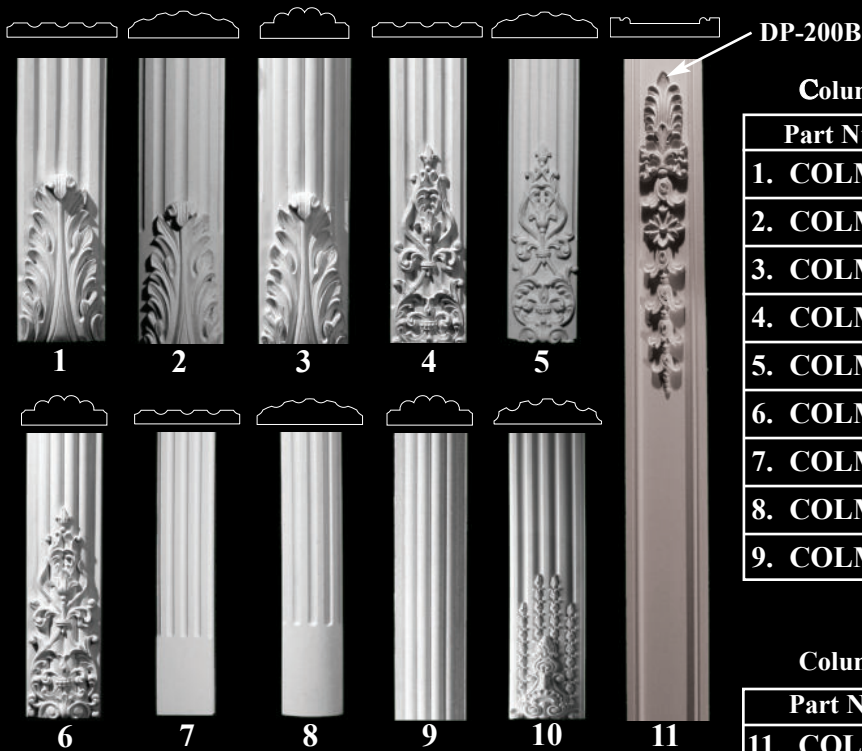

Right Pattern
OL-421 AR-2
2" x 10-1/2" x 1/2"

Left Pattern
OL-421 AL-1
2" x 8" x 1/2"

Right Pattern
OL-421 AR-1
2" x 8" x 1/2"

OL-421AL-S (left)

OL-421AR-S (right)

OL-422A-3
2" x 11" x 1/2"

OL-422A-2
2" x 10-1/2" x 1/2"

OL-422A-1
2" x 8-3/4" x 1/2"

OL-422A-S

Transition
Collar

COLM-130A
Shown with optional
DP-200A

DP-200A

DP-201A

Transition collar
SPTC-101A

Transition collar
SPTC-102A

See Specialties section in catalog for a complete listing of corbel options for transition collars.

Corbels Quick Reference Guide

Capitols that fit 4-1/2" Width Columns

4-1/2" Width Columns

Columns come in 4' and 8' lengths.