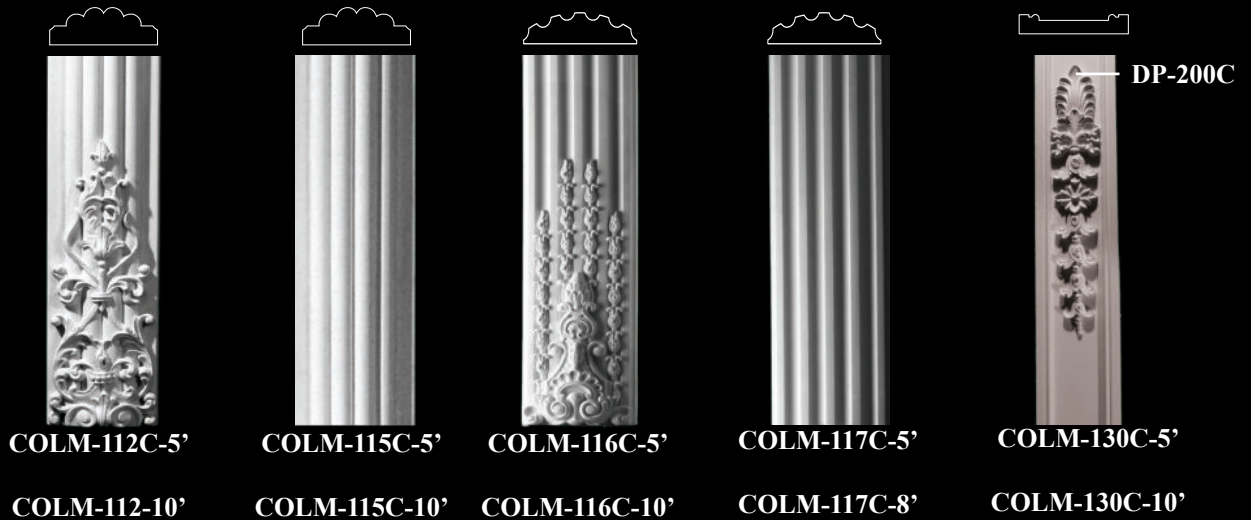

Transition collar
SPTC-102B

See Specialties section in catalog for a complete listing of corbel options for transition collars.

CORBELS

Corbels Quick Reference Guide

Capitols that fit 5-1/2" Width Columns

Column shown with optional Capitol and Base

Corbels with backing plates & built-in transition collars that fit 5-1/2" Width Columns

*See Corbel section for part dimensions

5-1/2" Width Columns

COLM-112C-115C-116C-130C available in 5' & 10' lengths. COLM-117C available in 5' & 8' lengths.