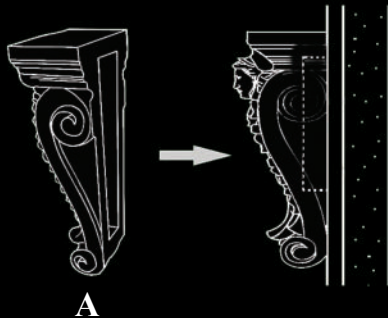

Step: 2

Use corbel to check positioning of block and firmly attach to wall or cabinet using appropriate length wood screws & panel adhesive. When attaching to drywall or plaster use toggle bolts and panel adhesive (do not use plastic (molley: inserts).

Step: 3

Place corbel over block and pre-drill appropriate size holes for **wood screws**, (trim head wood screws are recommended) double checking for correct location. Never use a hammer and nails when installing Pearlworks products, screws or 23 gauge micro pinner brads are recommended.

Step: 4

Apply panel adhesive to back of corbel and sides of block and permanently attach corbel, making sure it is visually plumb and leveled.

Top view of corbel

Note: Using a level on top of corbel may not give an accurate reading due to crowning that occurs during casting.