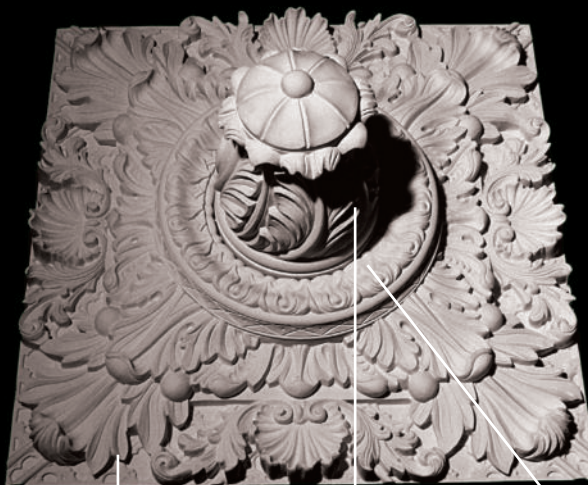

# FINIALS

\* Solid Wood Base  
With Resin Top.

FIN-100A  
Height: 5-1/4"  
Base Dia. 2-3/4"

\* Solid Wood Base  
With Resin Top.

FIN-101B  
4-1/2" Dia. x 7-1/2" Height

FIN-102  
4-3/4" x 4-3/4" x 6" Height

FIN-110  
2-1/4" x 3-3/4" Height

FIN-100B  
Height: 6-3/4"  
Base Dia. 3-1/4"

FIN-100C  
Height: 9-1/4"  
Base Dia. 5"

FIN-120  
5" Dia. x 5-1/2" Height  
Shown w/optional ROST-120

FIN-120 Is designed to accept  
all fire sprinkler heads.

FIN-130  
2-7/8" x 2-7/8" x 5-1/4" Height  
*Sold as a 2 piece set.  
(Designed to fit perfectly with the  
Graham Ceiling)*

CEIL-123A  
16-3/4" x 16-3/4" x 2"

FIN-120

RING-123B  
8-7/8" O.D 5" I.D  
1" thick