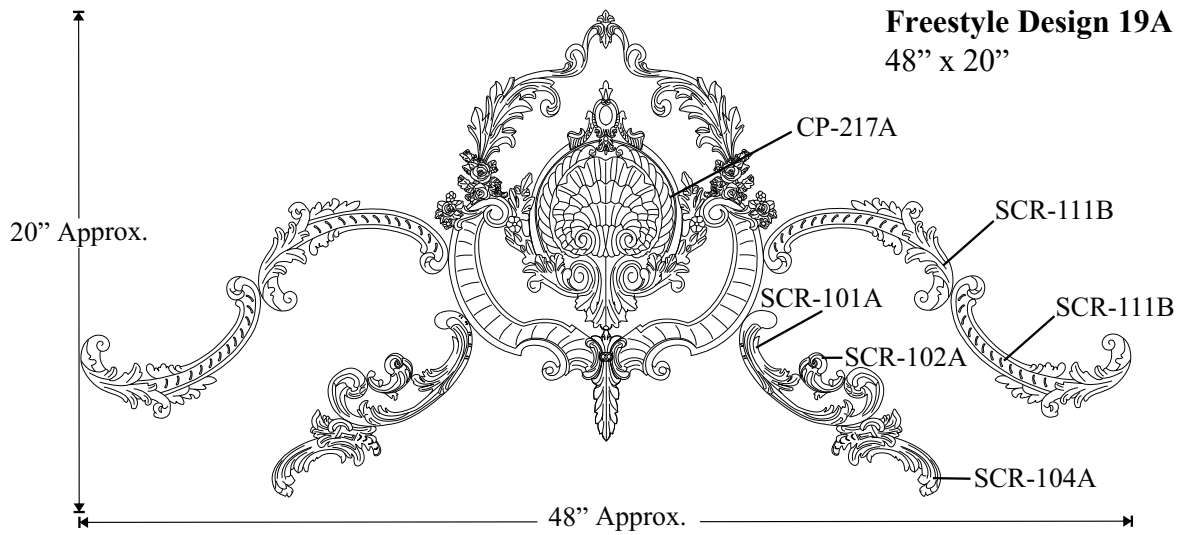

Freestyle Designs

FREESTYLE DESIGNS

Hundreds of Freestyle Designs available on our website!

<https://pearlworksinc.com/shop/freestyle-designs>

* All sizes are approx.- max W" x max H" x Thickness"