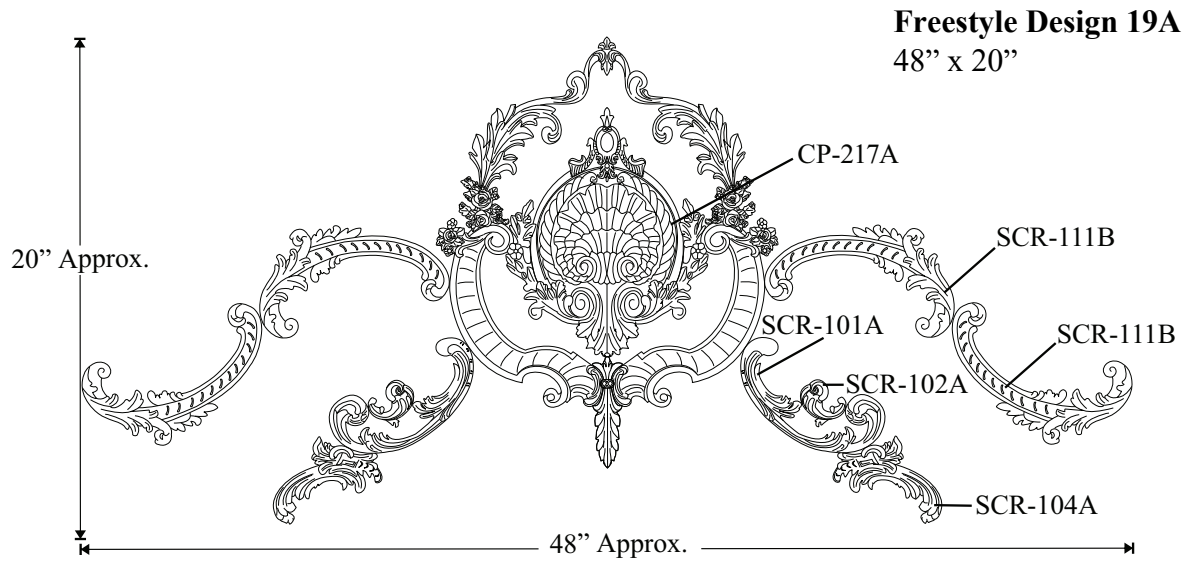

Freestyle Designs

Hundreds of Freestyle Designs available on our website!

<https://pearlworksinc.com/shop/freestyle-designs>