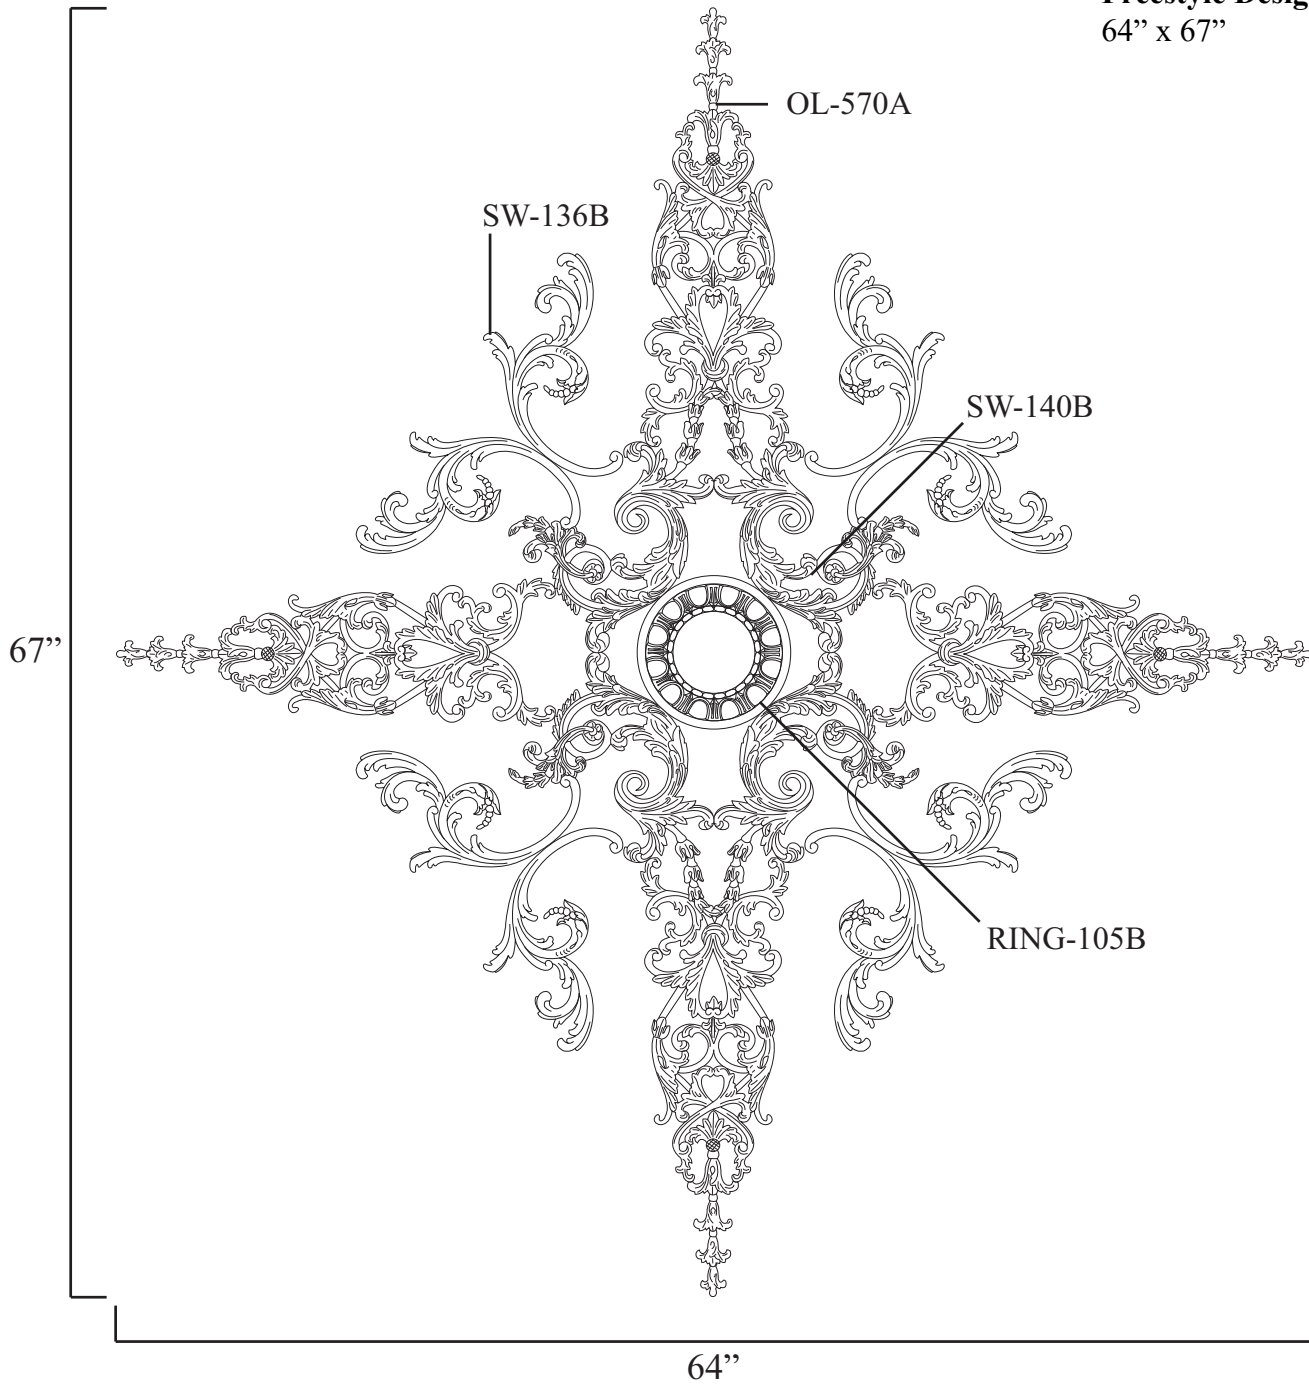

Freestyle Designs

Freestyle Design 75A
64" x 67"

Hundreds of Freestyle Designs available on our website!
<https://pearlworksinc.com/shop/freestyle-designs>