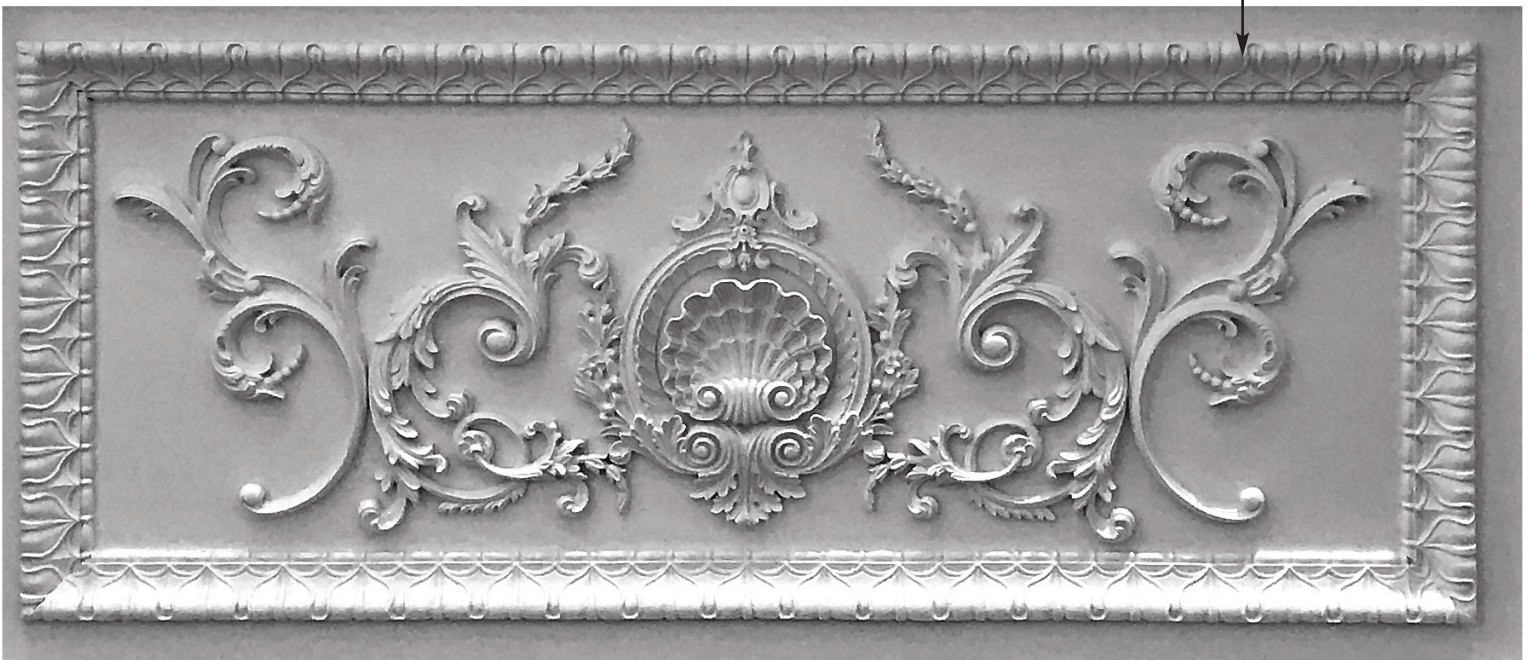

# Freestyle Designs

**Freestyle Design 76A**  
37" x 12"

**MLD-119DPM**  
Carved Panel Moulding

Hundreds of Freestyle Designs available on our website!

<https://pearlworksinc.com/shop/freestyle-designs>

\* All sizes are approx.- max W" x max H" x Thickness"