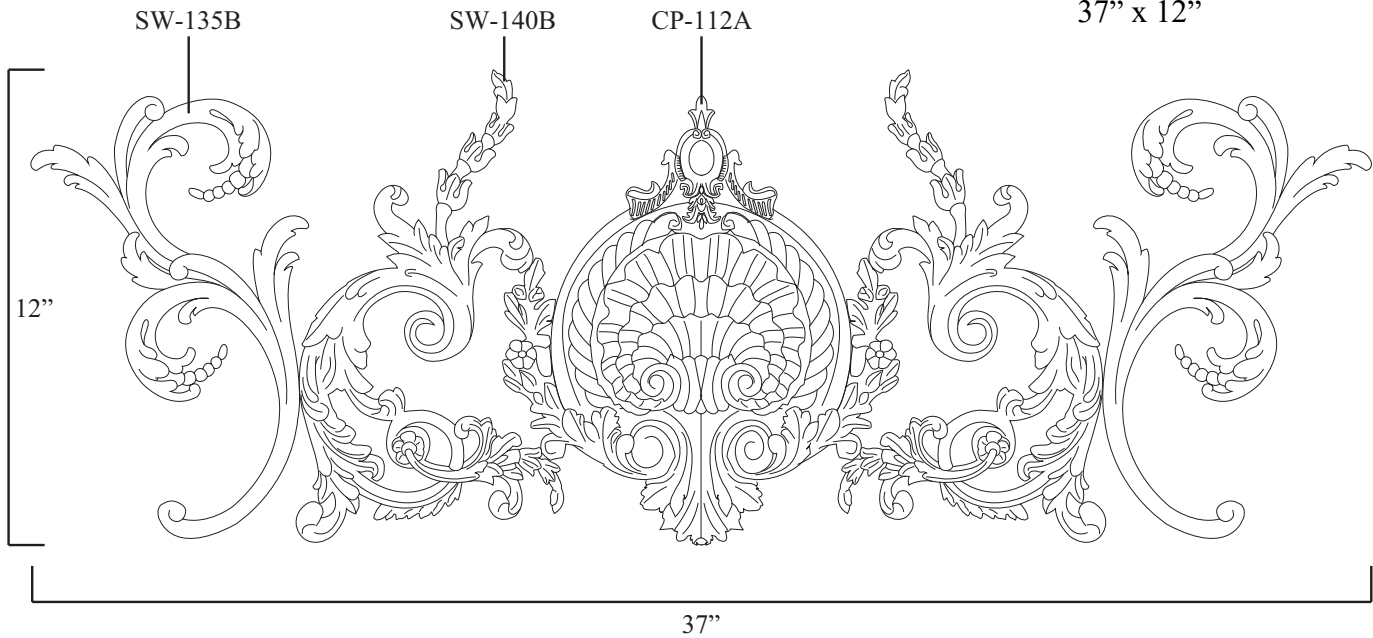

\* All sizes are approx.- max W" x max H" x Thickness"

# Freestyle Designs

**Freestyle Design 76A**  
37" x 12"

**MLD-119DPM**  
Carved Panel Moulding

Hundreds of Freestyle Designs available on our website!

<https://pearlworksinc.com/shop/freestyle-designs>

\* All sizes are approx.- max W" x max H" x Thickness"