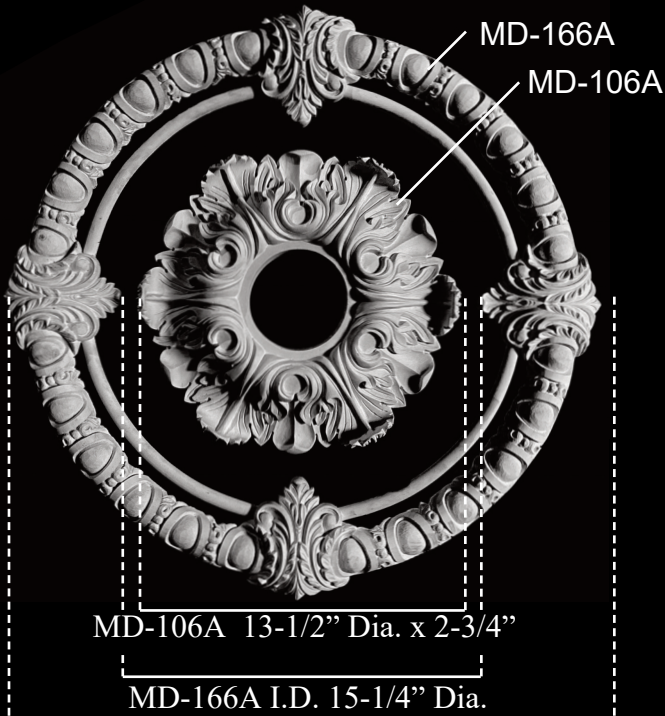

MD-164
17-1/4" diam. x 1-1/2"
Designed for use in
Chaplin Ceiling part
CEIL-164D

MD-165
17-1/4" x 30-1/2" x 2-1/2"

MEDALLIONS

MD-166A

MD-166A I.D. 15-1/4" Dia.

MD-166A O.D. 25-1/2" Dia. x 1-1/2"

MD-166B

MD-166B I.D. 18-1/2" Dia.

MD-166B O.D. 29-1/2" Dia. x 1-1/2"

1-1/4" Center Thickness

MD-167
12" Dia. x 3/4"

FSD-48A

MD-166A I.D.
15-1/4" Dia.

Multiple Pieces

Approx. 53" Dia.

MEDALLIONS

MD-166A O.D. 25-1/2" Dia. x 1-1/2"

MD-166B O.D. 29-1/2" Dia. x 1-1/2"

MD-106CTR-A
4-3/4" Dia. x 2-3/4"

MD-166A O.D. 25-1/2" Dia. x 1-1/2"

MD-106CTR-B
6-1/2" Dia. x 4-1/2"

MD-166B O.D. 29-1/2" Dia. x 1-1/2"

* All sizes are approx. - max W" x max H" x Thickness"

MEDALLION PRICE LIST

#	Part Number	Price
1	MD-100	\$99.95
2	MD-101AA-0	\$54.95
3	MD-101AA-1	\$69.95
4	MD-101A-0	\$79.95
5	MD-101A-1	\$89.95
6	MD-101A-EXT	\$179.95
7	MD-102	\$79.95
8	MD-103	\$54.95
9	MD-105	\$79.95
10	MD-106A	\$179.95
11	MD-106B	\$219.95
12	MD-106CTR-A	\$39.95
13	MD-106CTR-B	\$49.95
14	MD-107AA	\$21.95
15	MD-107A	\$29.95
16	MD-108	\$129.95
17	MD-109	\$39.95
18	MD-164	\$59.95
19	MD-165	\$319.95
20	MD-166A	\$169.95
21	MD-166B	\$199.95
22	MD-167	\$109.95