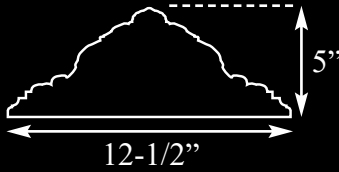

MEDALLIONS

All Resin Ornamentation is Flexible, Stainable & Paintable.

MEDALLIONS

MD-100 Side View

MD-100
12-1/2" diam. x 5"

MD-103
10-1/2" diam. x 2-1/4"

MD-102
18" diam. x 3/4"

MD-105
15-1/4" diam. x 2-1/2"

MEDALLIONS

MD-101AA-0
14" diameter x 7/8" Thick

MD-101AA-1
Sold As a 2 Piece Set.
14" diameter x 7/8" Thick

MD-101A-0
19-3/4" diameter x 1" Thick

MD-101A-1
Sold As a 2 Piece Set.
19-3/4" diameter x 1" Thick

*Ideal fit for the Graham Ceiling Design
(CEIL-100B-1C).
See design samples at end of Ceiling Section.*

MD-107AA
7-1/2" x 7-1/2" x 7/8"

MD-107A
11-1/2" x 11-1/2" x 1"

MD-101A-EXT
25-1/2" diameter x 1-1/4" Thick
•5-Pc Set
•Must blend intersection to create design