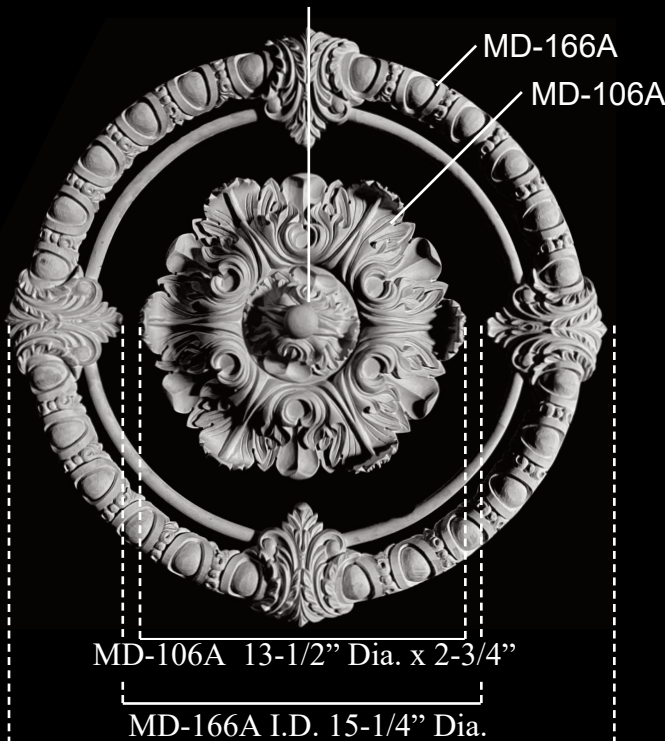

* All sizes are approx.- max W" x max H" x Thickness"

MEDALLIONS

MD-106A

13-1/2" diam. x 2-3/4" 4" diam. center

MD-106B

16-1/2" diam. x 2-3/4" 6" diam. center

Shown with optional center. Part #MD-106CTR

Centers can be removed to install "can" light fixtures in 4 Inch and 6 inch diameters.

MD-166B O.D. 29-1/2" Dia. x 1-1/2"

1-1/4" Center Thickness

MD-167
12" Dia. x 3/4"

FSD-48A

MD-166A I.D.
15-1/4" Dia.

Multiple Pieces

Approx. 53" Dia.

MEDALLIONS

MD-166A O.D. 25-1/2" Dia. x 1-1/2"

MD-166B O.D. 29-1/2" Dia. x 1-1/2"

MD-106CTR-A
4-3/4" Dia. x 2-3/4"

MD-166A O.D. 25-1/2" Dia. x 1-1/2"

MD-106CTR-B
6-1/2" Dia. x 4-1/2"

MD-166B O.D. 29-1/2" Dia. x 1-1/2"

* All sizes are approx. - max W" x max H" x Thickness"

MEDALLION PRICE LIST

#	Part Number	Price
1	MD-100	\$99.95
2	MD-101AA-0	\$54.95
3	MD-101AA-1	\$69.95
4	MD-101A-0	\$79.95
5	MD-101A-1	\$89.95
6	MD-101A-EXT	\$179.95
7	MD-102	\$79.95
8	MD-103	\$54.95
9	MD-105	\$79.95
10	MD-106A	\$179.95
11	MD-106B	\$219.95
12	MD-106CTR-A	\$39.95
13	MD-106CTR-B	\$49.95
14	MD-107AA	\$21.95
15	MD-107A	\$29.95
16	MD-108	\$129.95
17	MD-109	\$39.95
18	MD-164	\$59.95
19	MD-165	\$319.95
20	MD-166A	\$169.95
21	MD-166B	\$199.95
22	MD-167	\$109.95