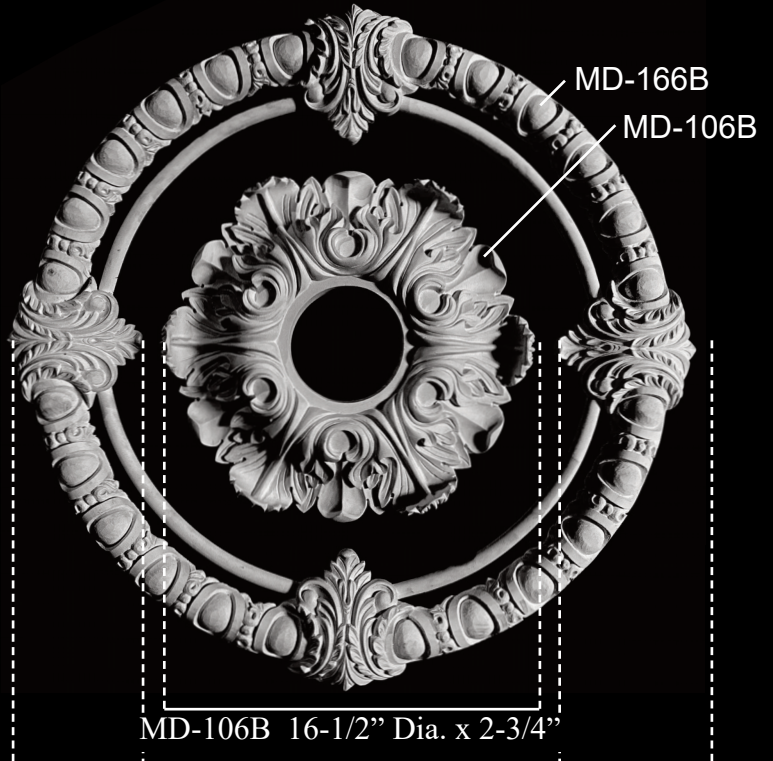

* All sizes are approx.- max W" x max H" x Thickness"

MEDALLIONS

MD-106A

13-1/2" diam. x 2-3/4" 4" diam. center

MD-106B

16-1/2" diam. x 2-3/4" 6" diam. center

Shown with optional center. Part #MD-106CTR

Centers can be removed to install "can" light fixtures in 4 Inch and 6 inch diameters.

MD-164
17-1/4" diam. x 1-1/2"
Designed for use in
Chaplin Ceiling part
CEIL-164D

MD-165
17-1/4" x 30-1/2" x 2-1/2"

MEDALLIONS

MD-166A

MD-166A I.D. 15-1/4" Dia.

MD-166A O.D. 25-1/2" Dia. x 1-1/2"

MD-166B

MD-166B I.D. 18-1/2" Dia.

MD-166B O.D. 29-1/2" Dia. x 1-1/2"

1-1/4" Center Thickness

MD-167
12" Dia. x 3/4"

FSD-48A

MD-166A I.D.
15-1/4" Dia.

Multiple Pieces

Approx. 53" Dia.

MEDALLIONS

MD-166A O.D. 25-1/2" Dia. x 1-1/2"

MD-166B O.D. 29-1/2" Dia. x 1-1/2"

MD-106CTR-A
4-3/4" Dia. x 2-3/4"

MD-166A O.D. 25-1/2" Dia. x 1-1/2"

MD-106CTR-B
6-1/2" Dia. x 4-1/2"

MD-166B O.D. 29-1/2" Dia. x 1-1/2"