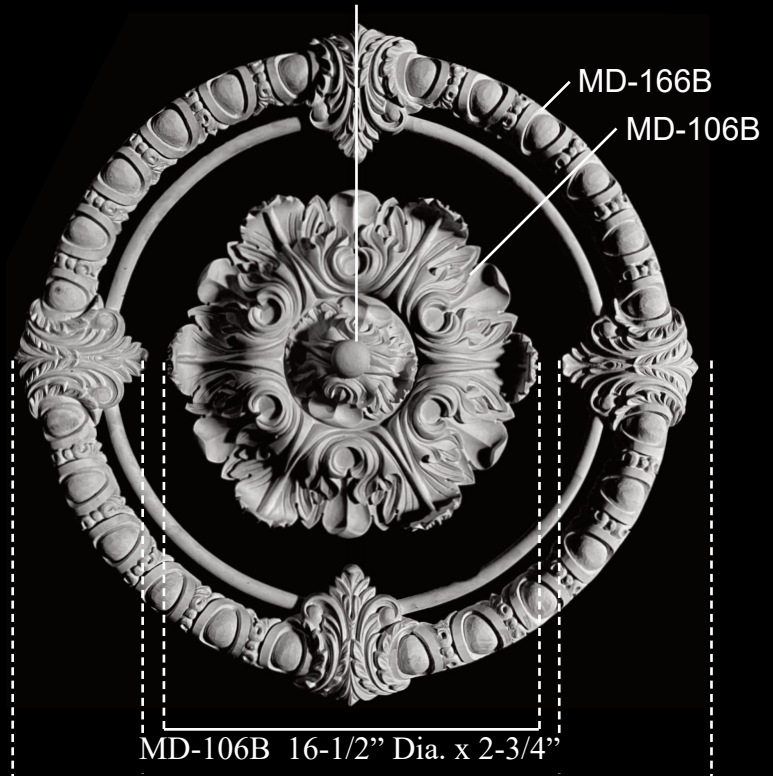

* All sizes are approx.- max W" x max H" x Thickness"

MEDALLIONS

MD-106A

13-1/2" diam. x 2-3/4" 4" diam. center

MD-106B

16-1/2" diam. x 2-3/4" 6" diam. center

Shown with optional center. Part #MD-106CTR

Centers can be removed to install "can" light fixtures in 4 Inch and 6 inch diameters.

MD-166B O.D. 29-1/2" Dia. x 1-1/2"

1-1/4" Center Thickness

MD-167
12" Dia. x 3/4"

FSD-48A

MD-166A I.D.
15-1/4" Dia.

Multiple Pieces

Approx. 53" Dia.

MEDALLIONS

MD-166A O.D. 25-1/2" Dia. x 1-1/2"

MD-166B O.D. 29-1/2" Dia. x 1-1/2"

MD-106CTR-A
4-3/4" Dia. x 2-3/4"

MD-166A O.D. 25-1/2" Dia. x 1-1/2"

MD-106CTR-B
6-1/2" Dia. x 4-1/2"

MD-166B O.D. 29-1/2" Dia. x 1-1/2"

* All sizes are approx. - max W" x max H" x Thickness"

MEDALLION PRICE LIST

#	Part Number	Price
1	MD-100	\$99.95
2	MD-101AA-0	\$54.95
3	MD-101AA-1	\$69.95
4	MD-101A-0	\$79.95
5	MD-101A-1	\$89.95
6	MD-101A-EXT	\$179.95
7	MD-102	\$79.95
8	MD-103	\$54.95
9	MD-105	\$79.95
10	MD-106A	\$179.95
11	MD-106B	\$219.95
12	MD-106CTR-A	\$39.95
13	MD-106CTR-B	\$49.95
14	MD-107AA	\$21.95
15	MD-107A	\$29.95
16	MD-108	\$129.95
17	MD-109	\$39.95
18	MD-164	\$59.95
19	MD-165	\$319.95
20	MD-166A	\$169.95
21	MD-166B	\$199.95
22	MD-167	\$109.95