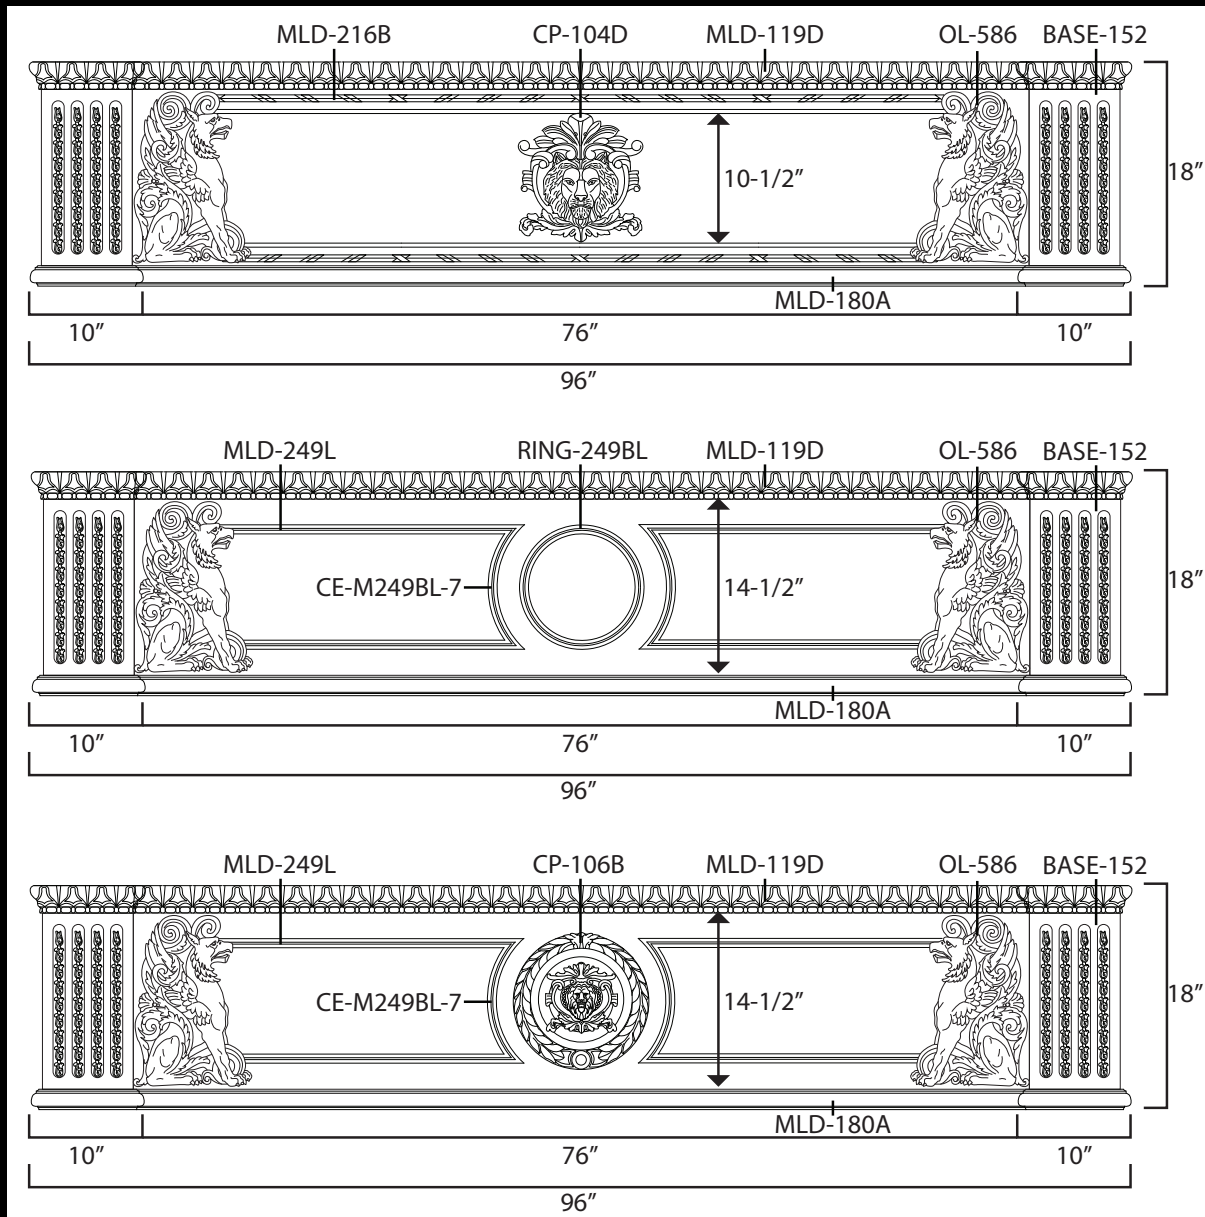

Suggested Layouts