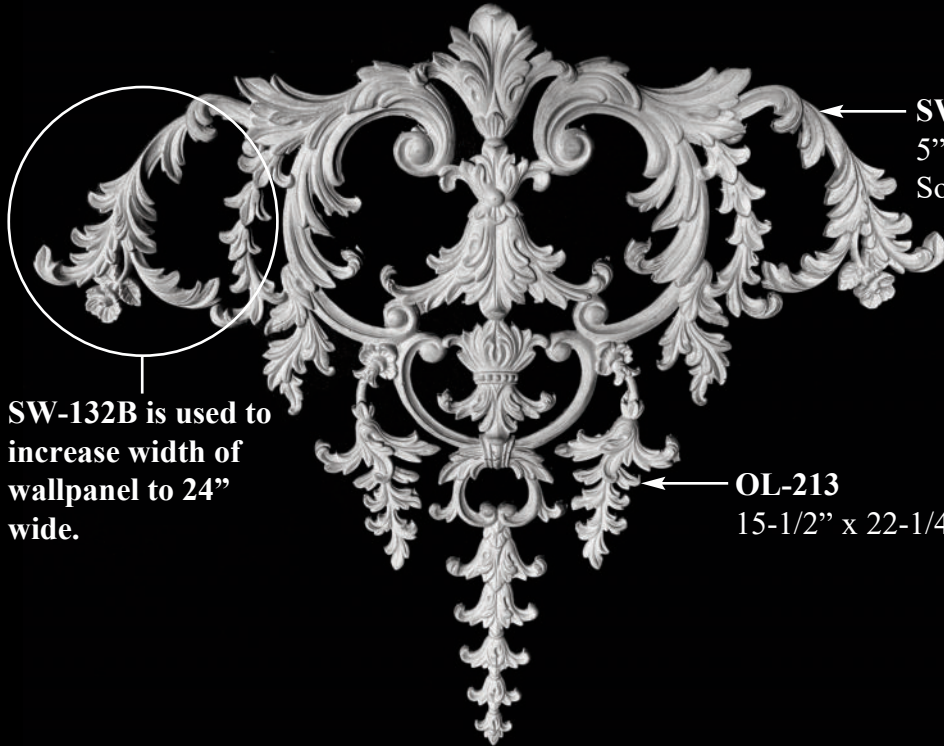

ONLAYS

SW-132B
5" x 6-3/4" x 1/2"
Sold as Left and Right Pairs.

SW-132B is used to increase width of wallpanel to 24" wide.

OL-213
15-1/2" x 22-1/4" x 3/8"

SW-132B is used to increase width of wallpanel to 24" wide.