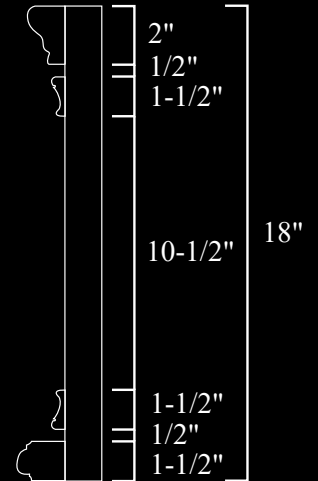

Adjustable Frieze Cross Section