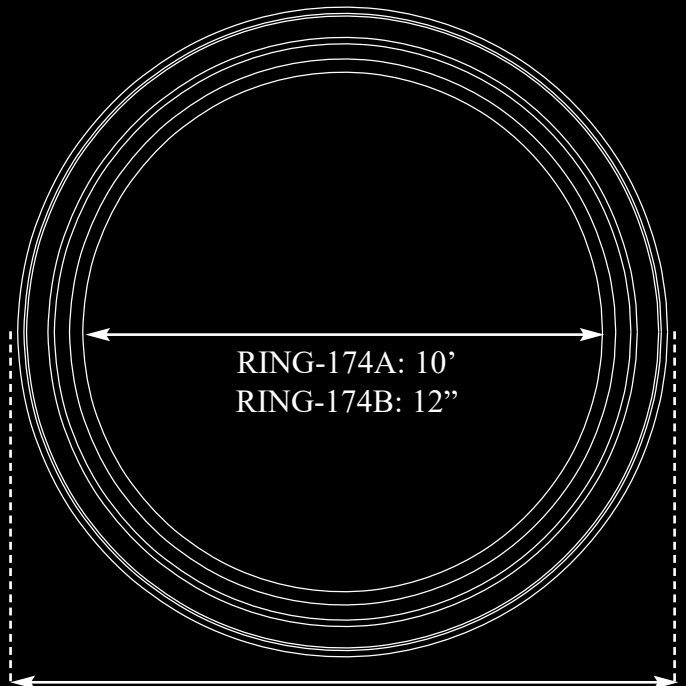

7-1/4" x 7-1/4" x 6"

Sold as Left & Right Pair.

PB4-AT

4-3/4" x 4-3/4" x 3"

PB4-BT

6" x 6" x 3-1/2"

PB4-CT

7-1/4" x 7-1/4" x 6"

RING-164AL
 6-1/2" O.D
 3-3/4" I.D
 5/8" thick

MLD-164L Profile

RINGS

RING-164BL
 13" O.D
 10" I.D
 5/8" thick

RING-164CL
 15" O.D
 12-1/4" I.D
 5/8" thick

MLD-164L Profile

* All sizes are approx.- max W" x max H" x Thickness"

RINGS

MLD-173 Profile

RING-173A: 10'
RING-173B: 12"

RING-173A: 14'
RING-173B: 16"

RING-173A	RING-173B
14" O.D	16" O.D
10" I.D	12" I.D
1" Thick	1" Thick

MLD-173 2" x 1" x 10'

MLD-174 1-1/2" x 1" x 10'

MLD-174 Profile

RING-174A: 10'
RING-174B: 12"

RING-174A: 13-1/4'
RING-174B: 15-1/4"

RING-174A	RING-174B
13-1/4" O.D	15-1/4" O.D
10" I.D	12" I.D
3/4" Thick	3/4" Thick

RINGS

RINGS

* All sizes are approx.- max W" x max H" x Thickness"