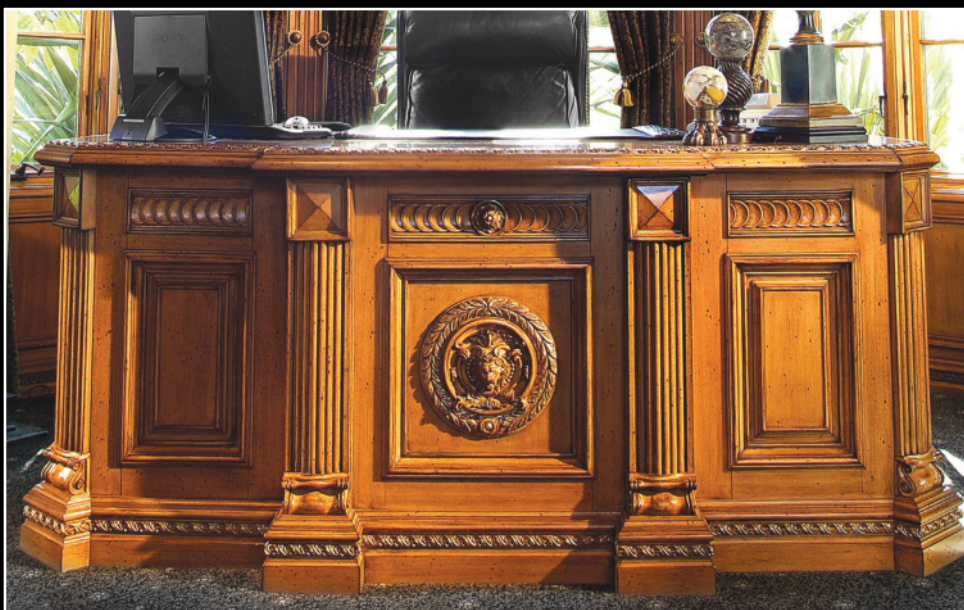

RING 123C
8-7/8" O.D 7-1/8" I.D
1" thick