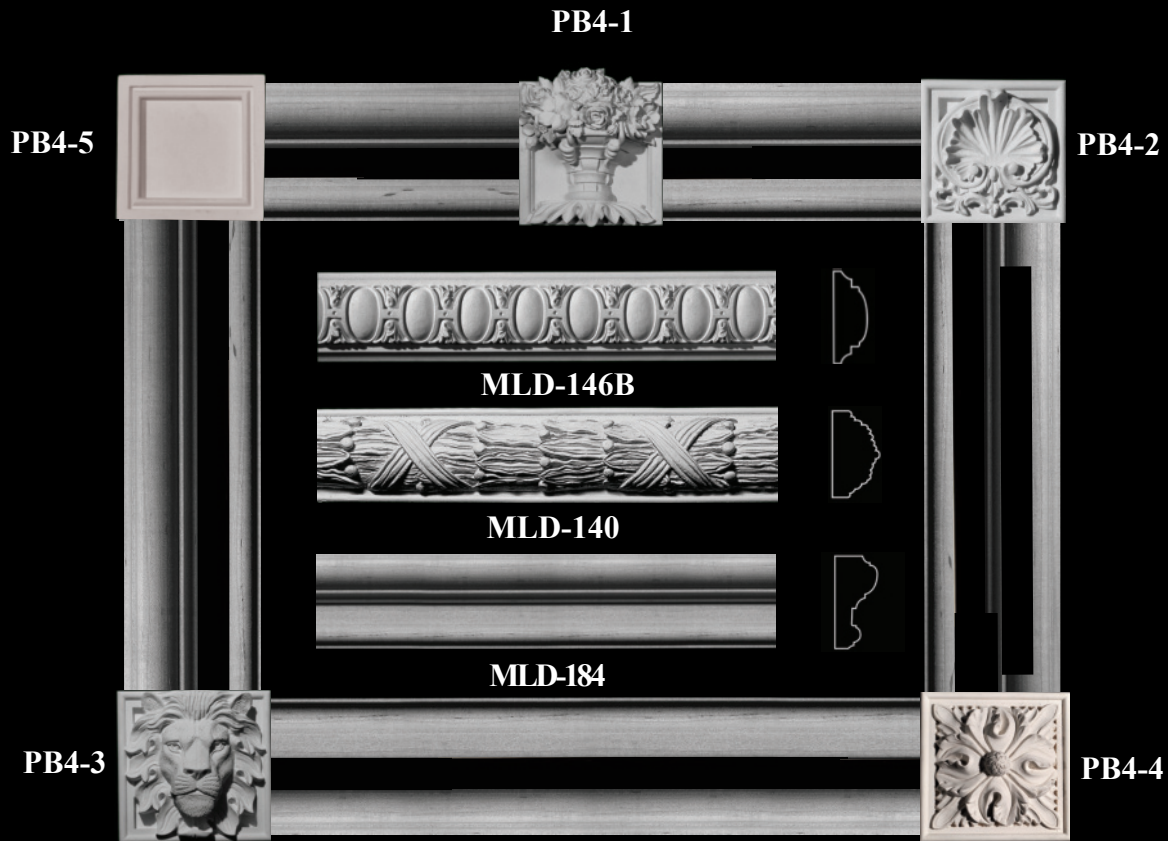

PB4-5
4-1/4" x 4-1/4" x 2"

PB5-5
5-1/4" x 5-1/4" x 2-1/2"

PB5-6
5-1/4" x 5-1/4" x 2-1/2"

*Can be used with MLD-406B.

These Plinth Blocks have been designed to be used with our MLD-182, 183, 184, 185 and 406B Trim Mouldings. Please see our CONCEPTUAL LINE DRAWING CATALOG for 100's of applications.

* All sizes are approx.- max W" x max H" x Thickness"

PLINTH BLOCKS

Suggested Connection Mouldings for 5" Plinth Blocks

PLINTH BLOCKS

Suggested Connection Mouldings for 4" Plinth Blocks

MLD-184 w/ Optional Insert MLD-123A

Due to our unique modular design, Plinth Blocks can be used in a wide variety of designs that are only limited by your imagination.

* All sizes are approx.- max W" x max H" x Thickness"

PLINTH BLOCKS

Suggested Connection Mouldings for 3" Plinth Blocks