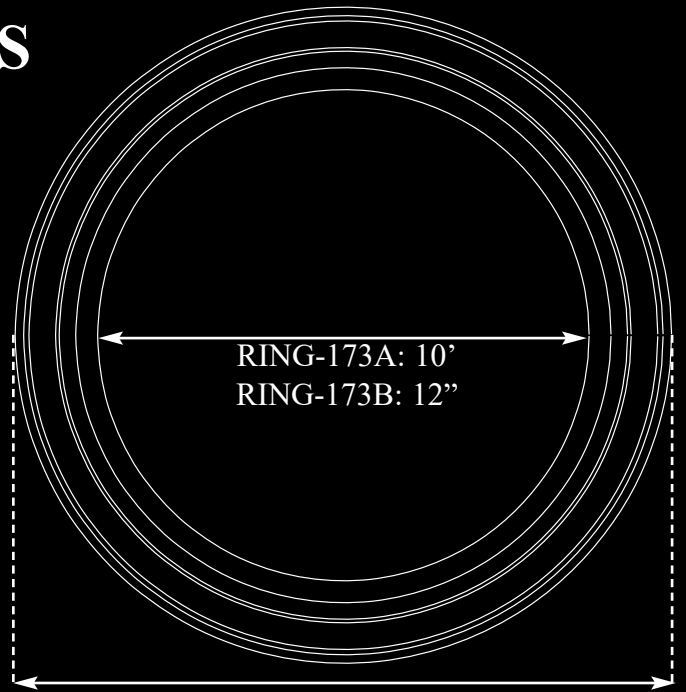

7-1/4" x 7-1/4" x 6"

Sold as Left & Right Pair.

PB4-AT

4-3/4" x 4-3/4" x 3"

PB4-BT

6" x 6" x 3-1/2"

PB4-CT

7-1/4" x 7-1/4" x 6"

RING-164AL
 6-1/2" O.D
 3-3/4" I.D
 5/8" thick

MLD-164L Profile

RINGS

RING-164BL
 13" O.D
 10" I.D
 5/8" thick

RING-164CL
 15" O.D
 12-1/4" I.D
 5/8" thick

MLD-164L Profile

* All sizes are approx.- max W" x max H" x Thickness"

RINGS

MLD-173 Profile

RING-173A: 10'
RING-173B: 12"

RING-173A: 14'
RING-173B: 16"

RING-173A	RING-173B
14" O.D	16" O.D
10" I.D	12" I.D
1" Thick	1" Thick

MLD-173 2" x 1" x 10'

MLD-174 1-1/2" x 1" x 10'

MLD-174 Profile

RING-174A: 10'
RING-174B: 12"

RING-174A: 13-1/4'
RING-174B: 15-1/4"

RING-174A	RING-174B
13-1/4" O.D	15-1/4" O.D
10" I.D	12" I.D
3/4" Thick	3/4" Thick

RINGS

RINGS

* All sizes are approx.- max W" x max H" x Thickness"