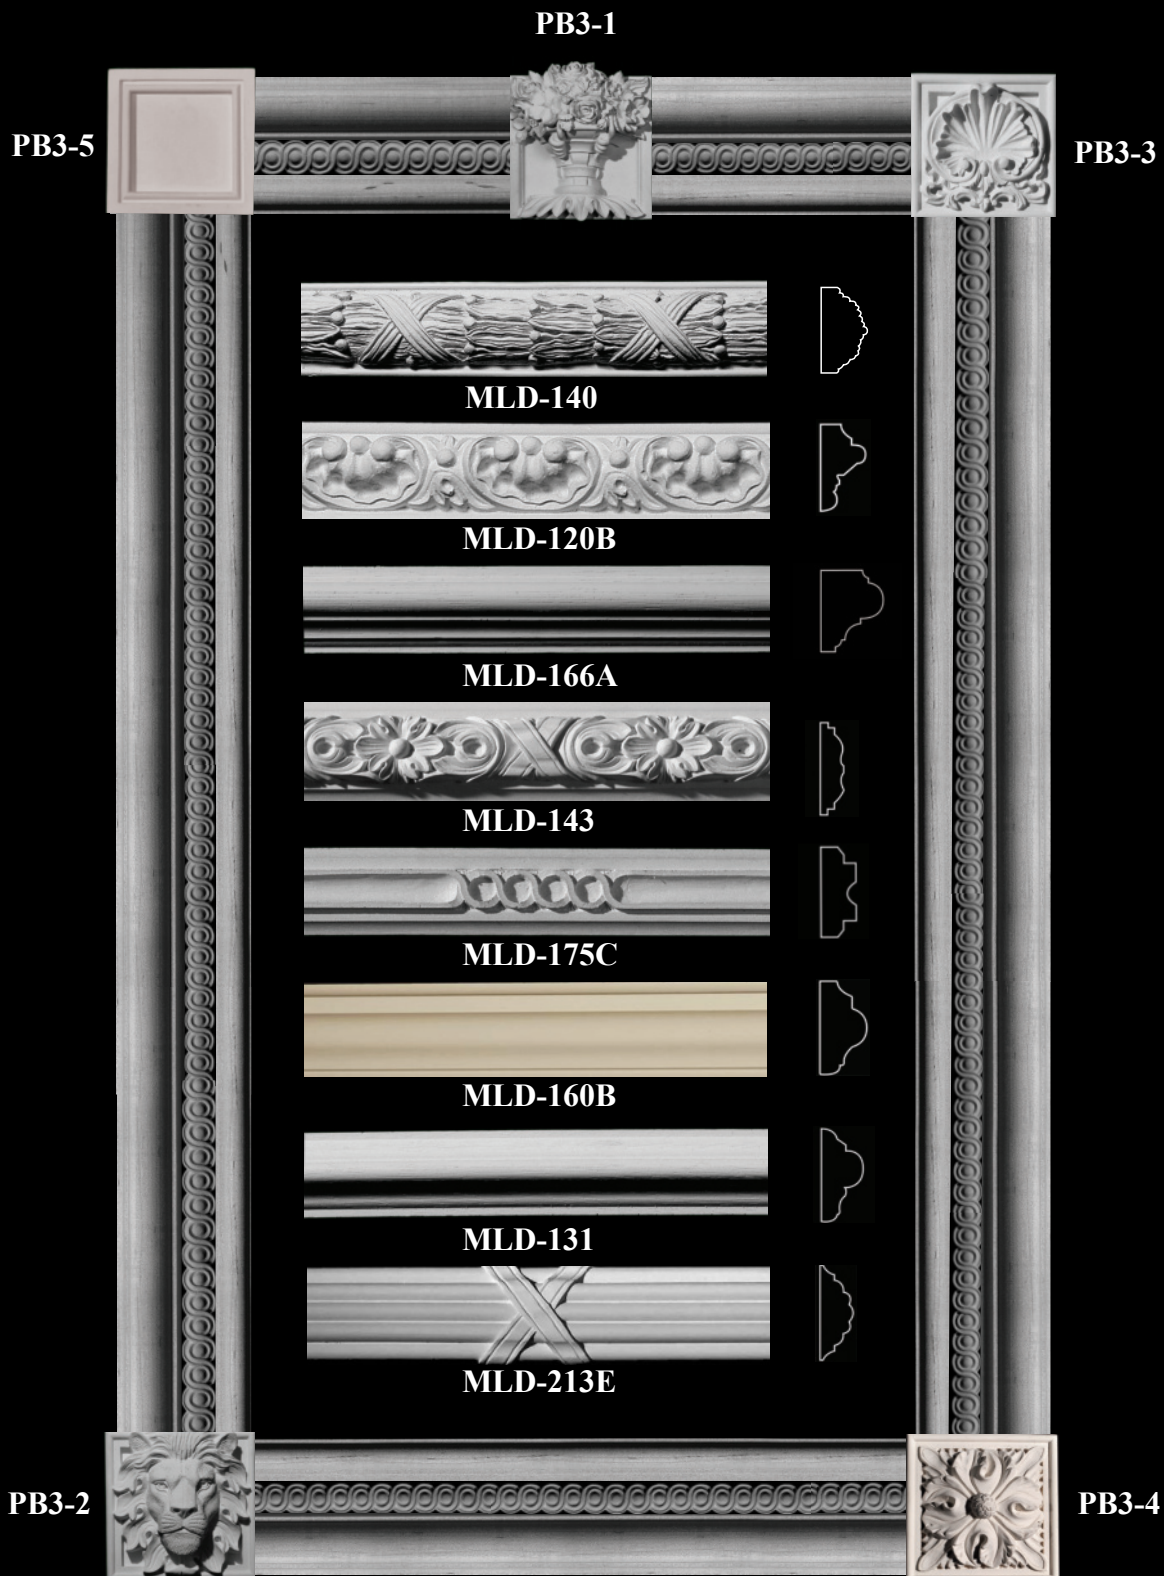

PB4-5
4-1/4" x 4-1/4" x 2"

PB5-5
5-1/4" x 5-1/4" x 2-1/2"

PB5-6
5-1/4" x 5-1/4" x 2-1/2"

*Can be used with MLD-406B.

These Plinth Blocks have been designed to be used with our MLD-182, 183, 184, 185 and 406B Trim Mouldings. Please see our CONCEPTUAL LINE DRAWING CATALOG for 100's of applications.

* All sizes are approx.- max W" x max H" x Thickness"

PLINTH BLOCKS

Suggested Connection Mouldings for 5" Plinth Blocks

PLINTH BLOCKS

Suggested Connection Mouldings for 4" Plinth Blocks

MLD-184 w/ Optional Insert MLD-123A

Due to our unique modular design, Plinth Blocks can be used in a wide variety of designs that are only limited by your imagination.

* All sizes are approx.- max W" x max H" x Thickness"

PLINTH BLOCKS

Suggested Connection Mouldings for 3" Plinth Blocks