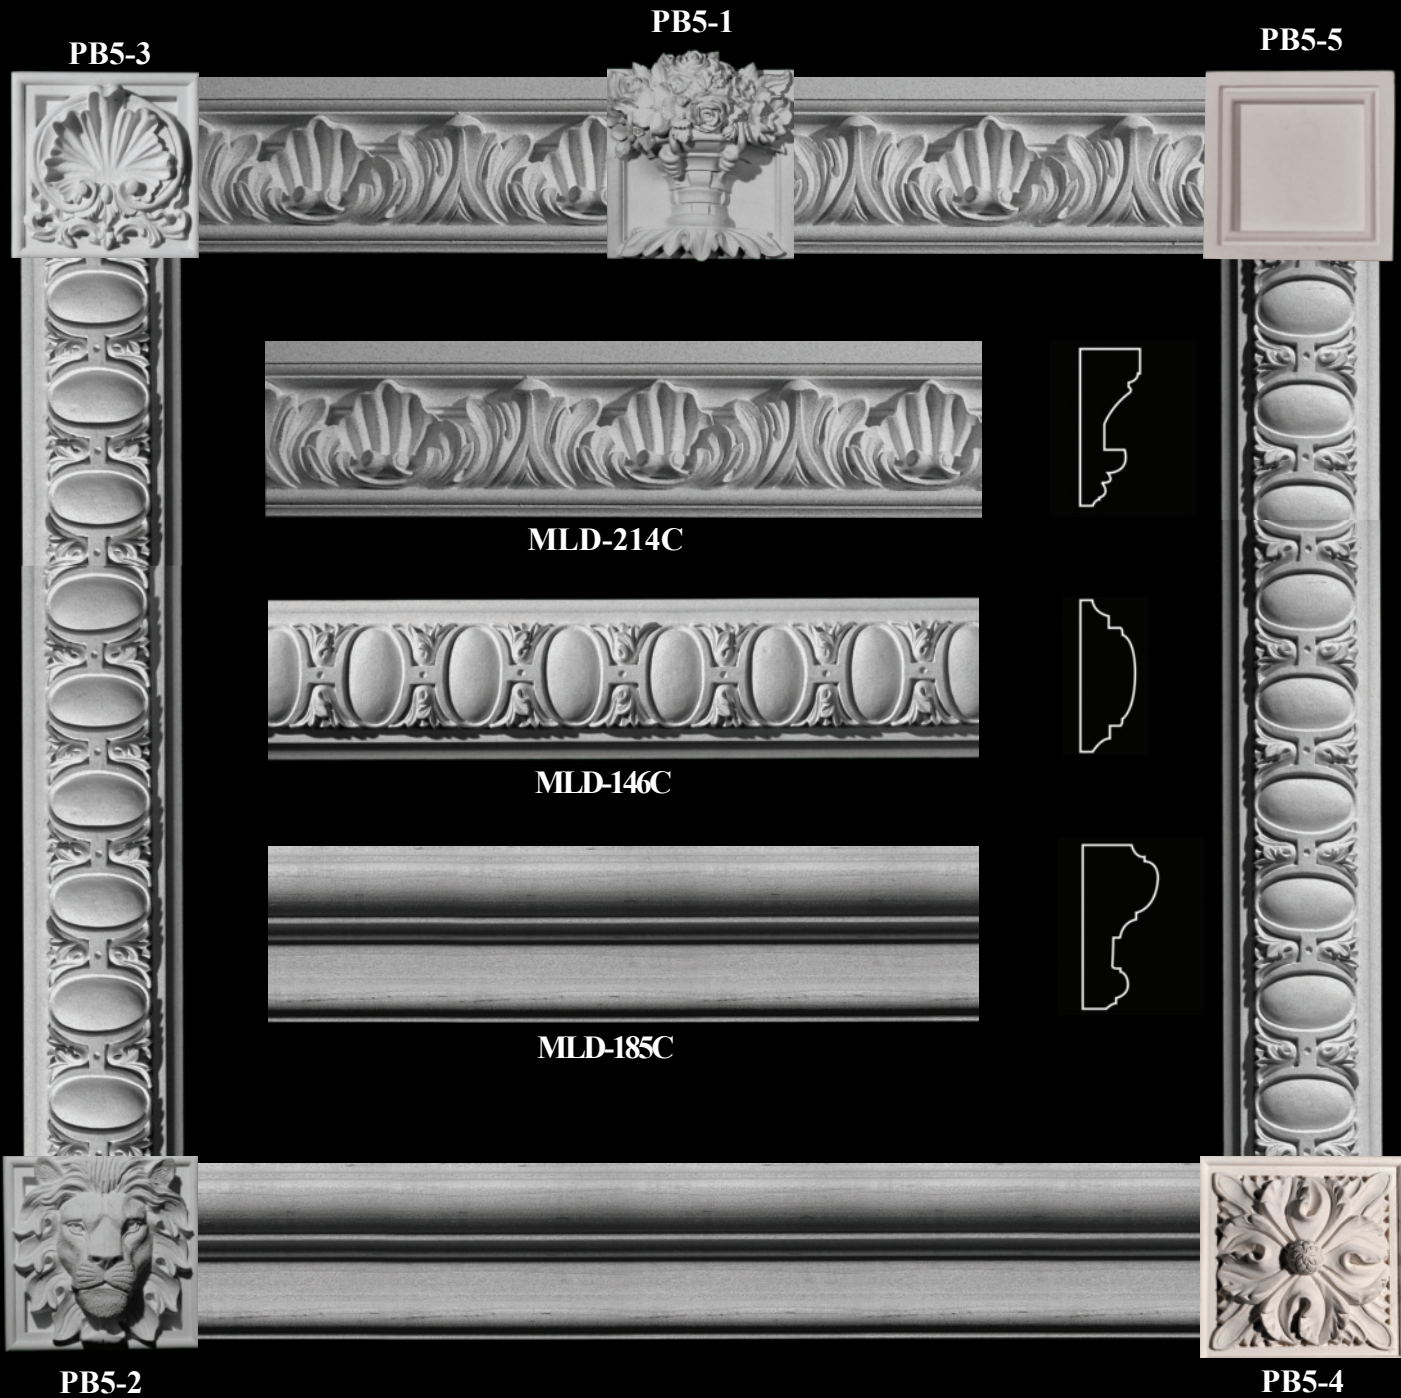

PB3-3
3-1/4" x 3-1/4" x 1-3/4"

PB4-3
4-1/4" x 4-1/4" x 2"

PB5-3
5-1/4" x 5-1/4" x 2-1/2"

PB3-4
3-1/4" x 3-1/4" x 1-3/4"

PB4-4
4-1/4" x 4-1/4" x 2"

PB5-4
5-1/4" x 5-1/4" x 2-1/2"

PB3-5
3-1/4" x 3-1/4" x 1-3/4"

PB4-5
4-1/4" x 4-1/4" x 2"

PB5-5
5-1/4" x 5-1/4" x 2-1/2"

PB5-6
5-1/4" x 5-1/4" x 2-1/2"

*Can be used with MLD-406B.

These Plinth Blocks have been designed to be used with our MLD-182, 183, 184, 185 and 406B Trim Mouldings. Please see our CONCEPTUAL LINE DRAWING CATALOG for 100's of applications.

* All sizes are approx.- max W" x max H" x Thickness"

PLINTH BLOCKS

Suggested Connection Mouldings for 5" Plinth Blocks

PLINTH BLOCKS

Suggested Connection Mouldings for 4" Plinth Blocks

MLD-184 w/ Optional Insert MLD-123A