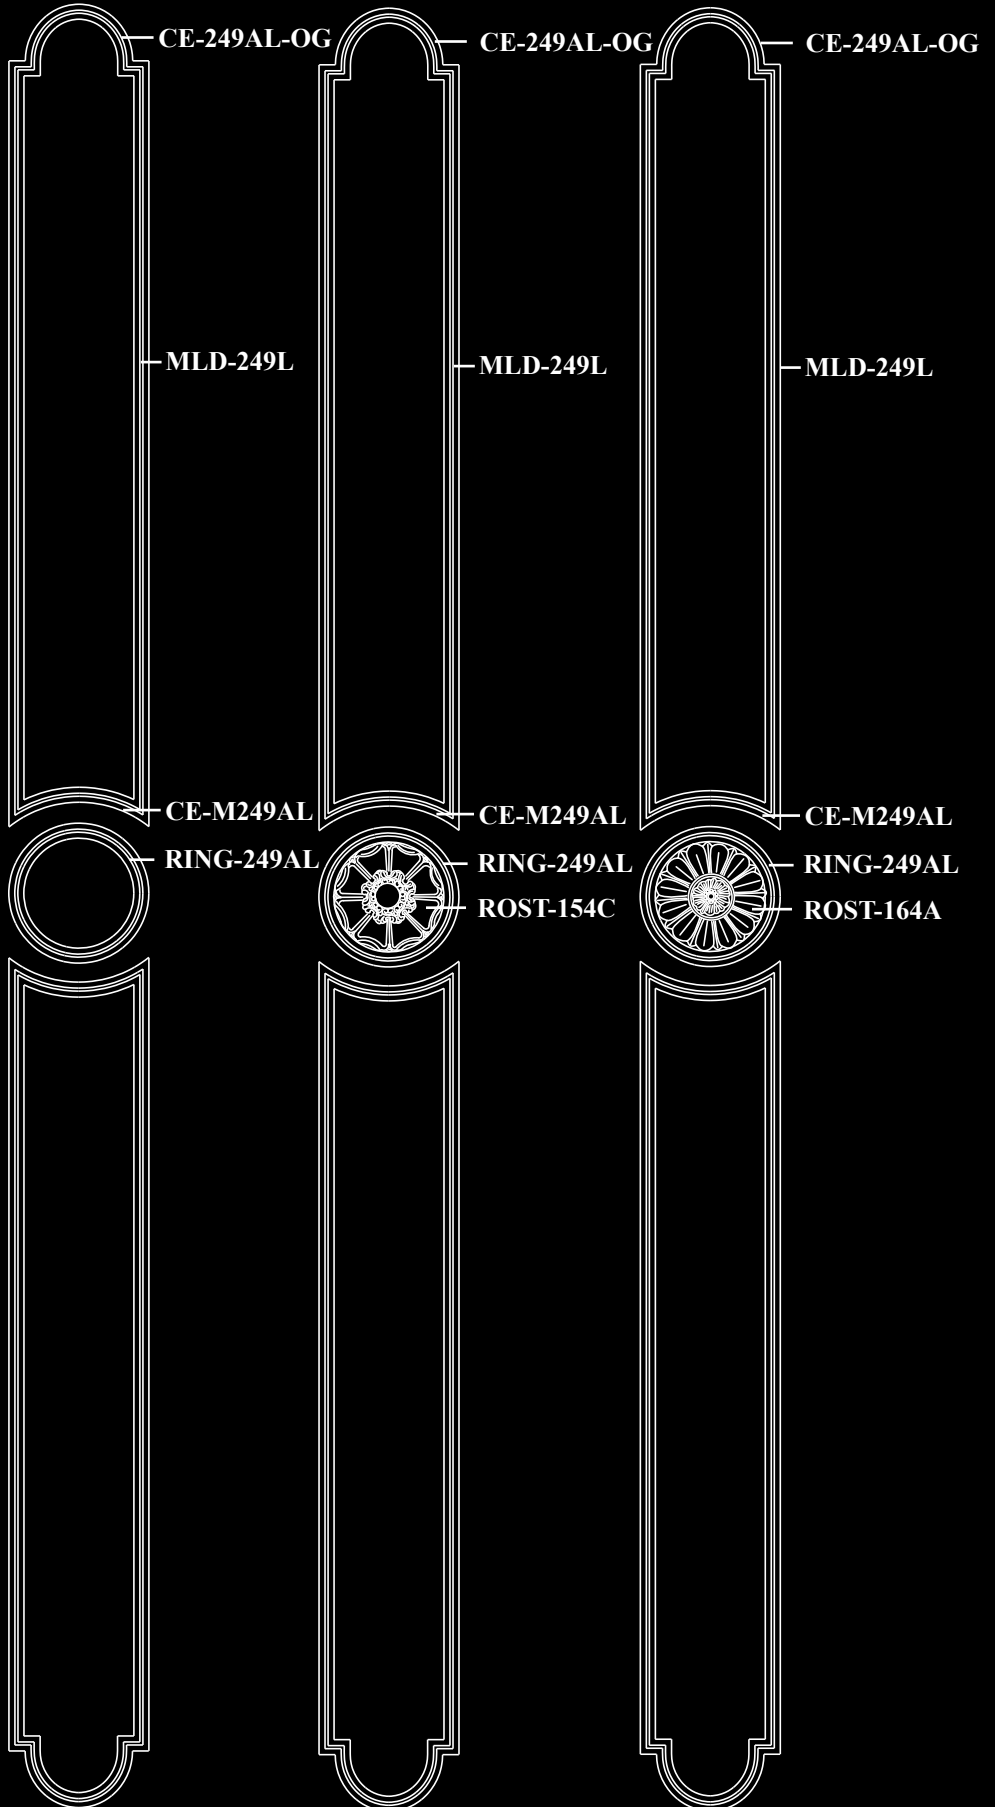

PULL-140B 10" x 1-1/8" x 1-1/8"

PULLS

PULLS

* All sizes are approx.- max W" x max H" x Thickness"

PULL PRICE LIST

#	Part Number	Price
1	PULL-109	\$21.95
2	PULL-110	\$49.95
3	PULL-111A	\$29.95
4	PULL-111B	\$21.95
5	PULL-111C	\$13.95
6	PULL-111D	\$11.95
7	PULL-112AA	\$13.95
8	PULL-112A	\$16.95
9	PULL-112B	\$21.95
10	PULL-113	\$16.95
11	PULL-115A	\$7.95
12	PULL-115B	\$9.95
13	PULL-116	\$19.95
14	PULL-117	\$49.95
15	PULL-120	\$29.95
16	PULL-121	\$59.95
17	PULL-122	\$29.95
18	PULL-130	\$15.95
19	PULL-131	\$24.95
20	PULL-132A	\$29.95
21	PULL-132B	\$34.95
22	PULL-139	\$34.95
23	PULL-140A	\$29.95
24	PULL-140B	\$34.95

RING-164AL
 6-1/2" O.D
 3-3/4" I.D
 5/8" thick

MLD-164L Profile

RINGS

RING-164BL
 13" O.D
 10" I.D
 5/8" thick

RING-164CL
 15" O.D
 12-1/4" I.D
 5/8" thick

MLD-164L Profile

* All sizes are approx.- max W" x max H" x Thickness"

RING-174A: 10'
RING-174B: 12"

RING-174A: 13-1/4'
RING-174B: 15-1/4"

RING-174A	RING-174B
13-1/4" O.D	15-1/4" O.D
10" I.D	12" I.D
3/4" Thick	3/4" Thick

RINGS

RINGS

* All sizes are approx.- max W" x max H" x Thickness"

RINGS

RING-249AL **RING-249BL**
 6-1/2" O.D 10" O.D
 5" I.D 8-1/2" I.D
 1" Thick 1" Thick

RING-249CL
 13" O.D
 11-1/2" I.D
 1" Thick

ROST-154C
 5" dia. x 1"

ROST-164A
 5-1/2" dia. x 1"

RING PRICE LIST

#	Part Number	Price
1	RING-100	\$11.95
2	RING-101	\$11.95
3	RING-102A	\$22.95
4	RING-102B	\$27.95
5	RING-105A	\$22.95
6	RING-105B	\$27.95
7	RING-106	\$39.95
8	RING-123B	\$29.95
9	RING-123C	\$39.95
10	RING-164AL	\$29.95
11	RING-164BL	\$44.95
12	RING-164CL	\$54.95
13	RING-173A	\$69.95
14	RING-173B	\$79.95
15	RING-174A	\$69.95
16	RING-174B	\$79.95
17	RING-249AL	\$29.95
18	RING-249BL	\$34.95
19	RING-249CL	\$44.95