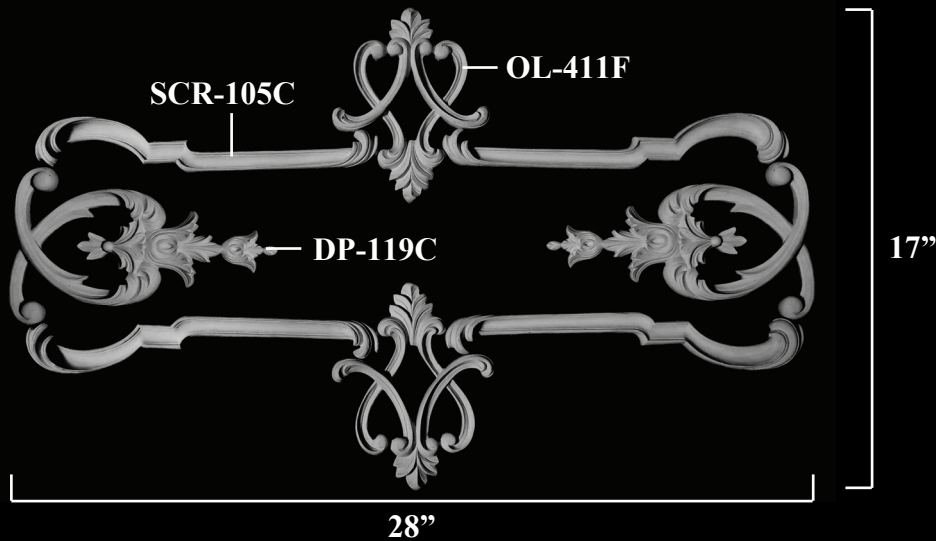

SCR-105 "Design Concepts"

SCROLLS

Scrolls are great when using them for freestyle designing. Free-style designs are limitless... A great tool for Architects, Designers, or anyone wanting something unique.

* All sizes are approx.- max W" x max H" x Thickness"