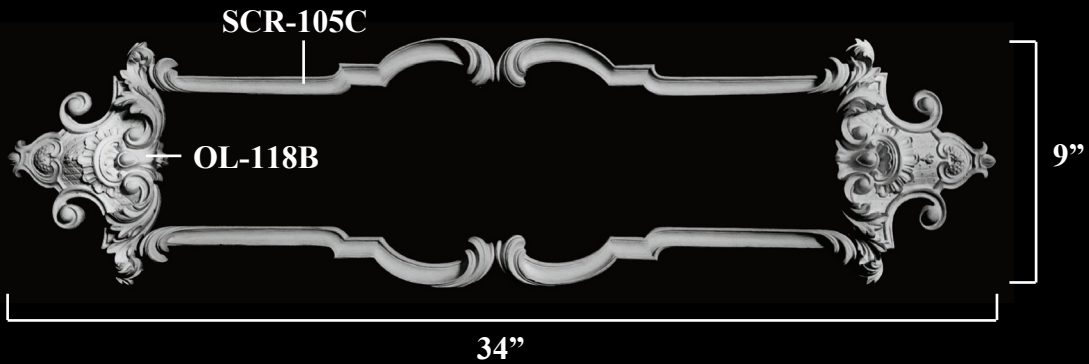

SCR-105 "Design Concepts"

SCROLLS

Scrolls are great when using them for freestyle designing. Free-style designs are limitless... A great tool for Architects, Designers, or anyone wanting something unique.

* All sizes are approx.- max W" x max H" x Thickness"