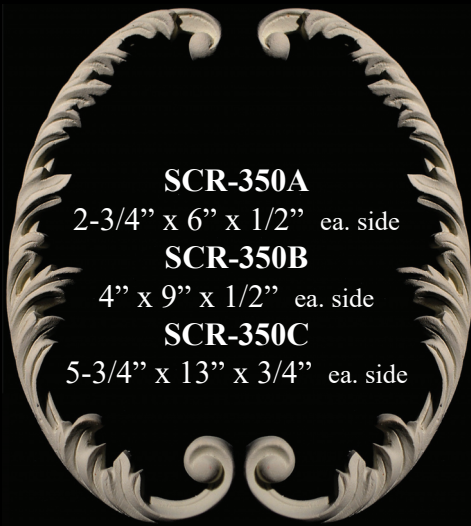

SCROLLS

# SCROLLS

Sold as Left &  
Right pair

**SCR-400 A**  
1-1/2" x 5" x 1/2" ea. side  
**SCR-400B**  
1-3/4" x 7-1/2" x 1/2" ea. side  
**SCR-400C**  
2-1/4" x 10" x 1/2" ea. side

Sold as Left &  
Right pair

**SCR-401 A**  
1-3/4" x 2-3/4" x 1/2" ea. side  
**SCR-401B**  
2" x 4" x 1/2" ea. side  
**SCR-401C**  
3-1/2" x 8-1/4" x 1/2" ea. side  
**SCR-401D**  
4" x 10-1/2" x 1/2" ea. side  
**SCR-401E**  
6-1/4" x 15-1/2" x 3/4" ea. side  
**SCR-401F**  
8-1/2" x 30-1/4" x 3/4" ea. side