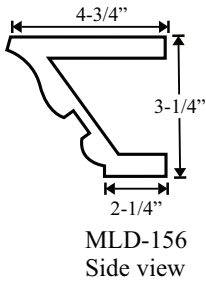

The cartouche has been designed with specific cut off points for the various widths. The crown and backing plate are made with sufficient width to provide adjustability within the designated parameters.

Both of these width groups can be used with all combinations of 4-1/2" wide columns, plinth blocks, corbels and bases.

Pearlworks, Inc. 14251 Franklin Ave. Tustin, CA 92780

Office: (714) 573-1700 Fax: (714) 573-1708 Toll Free: (855) PEARLWORKS

www.pearlworksinc.com

TREVOR COLLECTION ASSEMBLY
SINGLE DOOR OPENING

Assembly Part #: SDT-100A (For Door Openings: 2'.0", 2'.2", 2'.4", 2'.6")

COLM-115B

* Complete assembly SDT-100A \$899.95

Individual Part #	Dimensions
MLD-214TSA	65" x 4" x 4"
MLD-156TSA	65" x 3-1/4" x 4-3/4"
PB3-AT or PB4-AT	4-3/4" x 4-3/4" x 3"
CB-311AT / CB-330AT / CB-331AT	4-3/4" x 21-1/2" x 2-3/4"
TBP-100AS	31" x 11" x 1/2"
CT-104AS or CT-105AS	28" x 5-3/4" x 1-1/2"
COLM-115B	4-1/2" x 1" x 4' or 8'
BASE-106AT	4-3/4" x 20" x 1-1/2"

Assembly Part #: SDT-100B (For Door Openings: 2'.8", 2'.10", 3'.0")

COLM-115B

BASE-106AT

* Complete assembly SDT-100B \$999.95

Individual Part #	Dimensions
MLD-214TSB	70-1/2" x 4" x 4"
MLD-156TSB	70-1/2" x 3-1/4" x 4-3/4"
PB3-AT or PB4-AT	4-3/4" x 4-3/4" x 3"
CB-311AT / CB-330AT / CB-331AT	4-3/4" x 21-1/2" x 2-3/4"
TBP-100BS	37" x 11-3/4" x 1/2"
CT-104BS or CT-105BS	32-3/4" x 6-1/2" x 1-1/2"
COLM-115B	4-1/2" x 1" x 4' or 8'
	4-3/4" x 20" x 1-1/2"