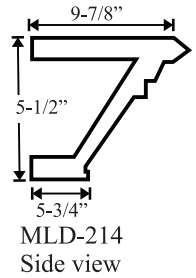

TREVOR COLLECTION ASSEMBLY
DOUBLE DOOR OPENING

Assembly Part #: DDT-100D (For Double Door Openings: 6' thru 9'6")

* Complete assembly DDT-100D

Individual Part #	Dimensions
MLD-155TDD	137-1/2" x 5-1/2" x 10-3/4"
MLD-156TDD	137-1/2" x 5-1/2" x 10-3/4"
PB3-CT or PB4-CT	7-1/4" x 7-1/4" x 6"
CB-311CT / CB-330CT / CB-331CT	7-1/4" x 35" x 6"
TBP-100DD	10' x 17-1/4" x 3/4"
CT-104CD or CT-105CD	114" x 10" x 2"
COLM-115D	7" x 1-3/4" x 5' or 10'
BASE-106CT	7-1/4" x 30-1/2" x 3-1/2"

* See page 9 in this section for optional designs.

* DDT-100D uses 7" wide columns.