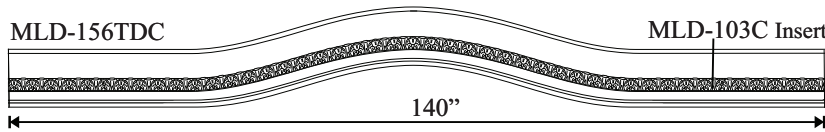

TREVOR COLLECTION ASSEMBLY
DOUBLE DOOR OPENING
Assembly Part #: DDT-100C (For Double Door Openings: 6' thru 9'6")

* Complete assembly DDT-100C $1869.95

Individual Part #	Dimensions
MLD-155TDC	140" x 5-1/2" x 7-3/4"
MLD-156TDC	140" x 5-1/2" x 7-3/4"
PB3-BT or PB4-BT	5-3/4" x 5-3/4" x 3-1/2"
CB-311BT / CB-330BT / CB-331BT	5-3/4" x 24" x 3-1/4"
TBP-100CD	10' x 16" x 3/4"
CT-104CD or CT-105CD	114" x 10" x 2"
COLM-115C	5-1/2" x 1-1/2" x 5' or 10'
BASE-106BT	5-3/4" x 25-3/4" x 2-1/2"

* See page 9 in this section for optional designs.

* DDT-100C uses 5-1/2" wide columns.