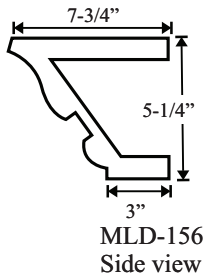

TREVOR COLLECTION ASSEMBLY

DOUBLE DOOR OPENING

Assembly Part #: DDT-100A (For Double Door Openings: 4'.0", 4'.4", 4'.8")

* Complete assembly DDT-100A \$1159.95

Individual Part #	Dimensions
MLD-155TDA	90-1/2" x 3-3/4" x 5-1/4"
MLD-156TDA	90-1/2" x 3-1/4" x 4-3/4"
PB3-AT or PB4-AT	4-3/4" x 4-3/4" x 3"
CB-311AT / CB-330AT / CB-331AT	4-3/4" x 21-1/2" x 2-3/4"
TBP-100AD	57" x 12-3/4" x 1/2"
CT-104AD or CT-105AD	50-1/2" x 7-3/4" x 1-1/2"
COLM-115B	4-1/2" x 1" x 4' or 8'
BASE-106AT	4-3/4" x 20" x 1-1/2"

Assembly Part #: DDT-100B (For Double Door Openings: 5'.0", 5'.4", 5'.8")

* Complete assembly DDT-100B \$1259.95

Individual Part #	Dimensions
MLD-155TDB	105" x 3-3/4" x 5-1/4"
MLD-156TDB	105" x 3-1/4" x 4-3/4"
PB3-AT or PB4-AT	4-3/4" x 4-3/4" x 3"
CB-311AT / CB-330AT / CB-331AT	4-3/4" x 21-1/2" x 2-3/4"
TBP-100BD	74" x 13-1/2" x 1/2"
CT-104BD or CT-105BD	65-1/2" x 7-3/4" x 1-1/2"
COLM-115B	4-1/2" x 1" x 4' or 8'
BASE-106AT	4-3/4" x 20" x 1-1/2"

* Complete assembly DDT-100C \$1869.95

Individual Part #	Dimensions
MLD-155TDC	140" x 5-1/2" x 7-3/4"
MLD-156TDC	140" x 5-1/2" x 7-3/4"
PB3-BT or PB4-BT	5-3/4" x 5-3/4" x 3-1/2"
CB-311BT / CB-330BT / CB-331BT	5-3/4" x 24" x 3-1/4"
TBP-100CD	10' x 16" x 3/4"
CT-104CD or CT-105CD	114" x 10" x 2"
COLM-115C	5-1/2" x 1-1/2" x 5' or 10'
BASE-106BT	5-3/4" x 25-3/4" x 2-1/2"

Individual Part #	Dimensions
MLD-155TDD	137-1/2" x 5-1/2" x 10-3/4"
MLD-156TDD	137-1/2" x 5-1/2" x 10-3/4"
PB3-CT or PB4-CT	7-1/4" x 7-1/4" x 6"
CB-311CT / CB-330CT / CB-331CT	7-1/4" x 35" x 6"
TBP-100DD	10' x 17-1/4" x 3/4"
CT-104CD or CT-105CD	114" x 10" x 2"
COLM-115D	7" x 1-3/4" x 5' or 10'
BASE-106CT	7-1/4" x 30-1/2" x 3-1/2"