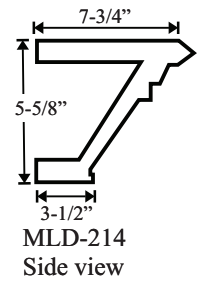

TREVOR COLLECTION ASSEMBLY

DOUBLE DOOR OPENING

Assembly Part #: DDT-100A (For Double Door Openings: 4'.0", 4'.4", 4'.8")

* Complete assembly DDT-100A \$1159.95

Individual Part #	Dimensions
MLD-155TDA	90-1/2" x 3-3/4" x 5-1/4"
MLD-156TDA	90-1/2" x 3-1/4" x 4-3/4"
PB3-AT or PB4-AT	4-3/4" x 4-3/4" x 3"
CB-311AT / CB-330AT / CB-331AT	4-3/4" x 21-1/2" x 2-3/4"
TBP-100AD	57" x 12-3/4" x 1/2"
CT-104AD or CT-105AD	50-1/2" x 7-3/4" x 1-1/2"
COLM-115B	4-1/2" x 1" x 4' or 8'
BASE-106AT	4-3/4" x 20" x 1-1/2"

Assembly Part #: DDT-100B (For Double Door Openings: 5'.0", 5'.4", 5'.8")

* Complete assembly DDT-100B \$1259.95

Individual Part #	Dimensions
MLD-155TDB	105" x 3-3/4" x 5-1/4"
MLD-156TDB	105" x 3-1/4" x 4-3/4"
PB3-AT or PB4-AT	4-3/4" x 4-3/4" x 3"
CB-311AT / CB-330AT / CB-331AT	4-3/4" x 21-1/2" x 2-3/4"
TBP-100BD	74" x 13-1/2" x 1/2"
CT-104BD or CT-105BD	65-1/2" x 7-3/4" x 1-1/2"
COLM-115B	4-1/2" x 1" x 4' or 8'
BASE-106AT	4-3/4" x 20" x 1-1/2"

* Complete assembly DDT-100C \$1869.95

Individual Part #	Dimensions
MLD-155TDC	140" x 5-1/2" x 7-3/4"
MLD-156TDC	140" x 5-1/2" x 7-3/4"
PB3-BT or PB4-BT	5-3/4" x 5-3/4" x 3-1/2"
CB-311BT / CB-330BT / CB-331BT	5-3/4" x 24" x 3-1/4"
TBP-100CD	10' x 16" x 3/4"
CT-104CD or CT-105CD	114" x 10" x 2"
COLM-115C	5-1/2" x 1-1/2" x 5' or 10'
BASE-106BT	5-3/4" x 25-3/4" x 2-1/2"

Size AT
4-3/4" x 21-1/2" x 3"

Size BT
5-3/4" x 24" x 3-1/4"

Size CT
7-1/4" x 35" x 6"

CT-104AS 28" x 5-3/4" x 1-1/2"

CT-104BS 32-3/4" x 6-1/2" x 1-1/2"

CT-104AD 50-1/2" x 7-3/4" x 1-1/2" **CT-104CD** 114" x 10" x 2" (3 piece set)