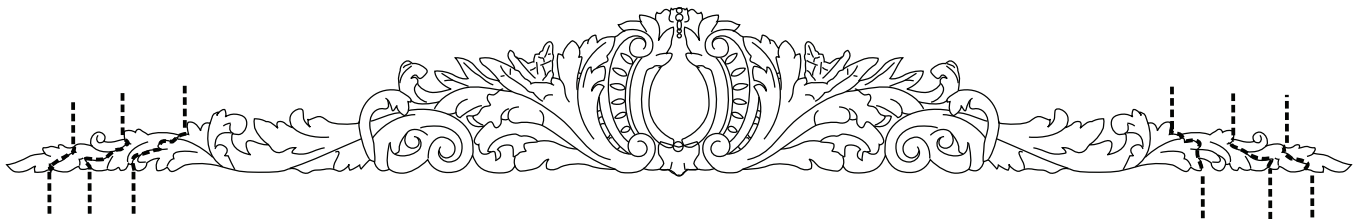

INTERCHANGEABLE OPTIONAL COMPONENTS FOR TREVOR COLLECTION ASSEMBLY DOUBLE DOOR

Cut lines for double door openings ranging from 4.0 - 9.6 wide