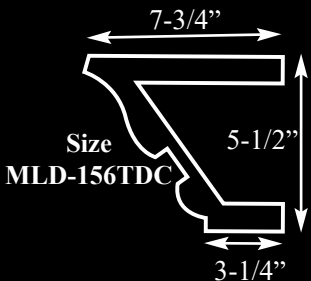

TREVOR PARTS ALSO SOLD SEPARATELY

- MLD-156TDA 90-1/2" x 3-1/4" x 4-3/4"
- MLD-156TDB 105" x 3-1/4" x 4-3/4"
- MLD-156TDC 140" x 5-1/2" x 7-3/4"
- MLD-156TDD 137-1/2" x 5-1/2" x 10-3/4"