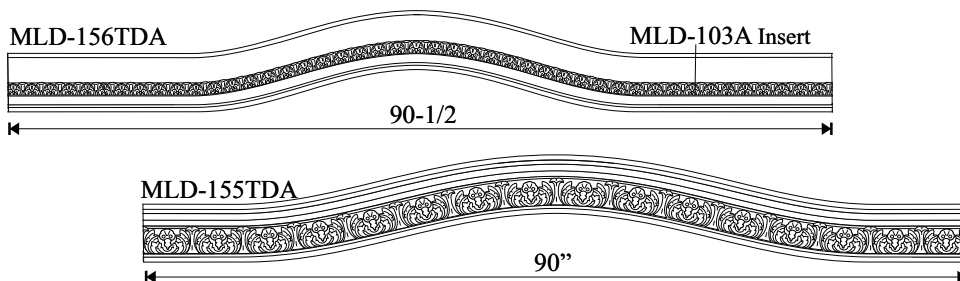

TREVOR COLLECTION ASSEMBLY

DOUBLE DOOR OPENING

Assembly Part #: DDT-100A (For Double Door Openings: 4'.0", 4'.4", 4'.8")

* Complete assembly DDT-100A $1159.95

Individual Part #	Dimensions
MLD-155TDA	90-1/2" x 3-3/4" x 5-1/4"
MLD-156TDA	90-1/2" x 3-1/4" x 4-3/4"
PB3-AT or PB4-AT	4-3/4" x 4-3/4" x 3"
CB-311AT / CB-330AT / CB-331AT	4-3/4" x 21-1/2" x 2-3/4"
TBP-100AD	57" x 12-3/4" x 1/2"
CT-104AD or CT-105AD	50-1/2" x 7-3/4" x 1-1/2"
COLM-115B	4-1/2" x 1" x 4' or 8'
BASE-106AT	4-3/4" x 20" x 1-1/2"

The Trevor Collection uses COLM-115B. If desired any of our modular 4-1/2" Columns can be used. All columns options are on page 9 of this section.

TREVOR COLLECTION