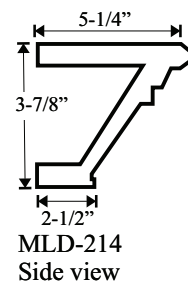

TREVOR COLLECTION ASSEMBLY

DOUBLE DOOR OPENING

Assembly Part #: DDT-100A (For Double Door Openings: 4'.0", 4'.4", 4'.8")

* Complete assembly DDT-100A $1159.95

Individual Part #	Dimensions
MLD-155TDA	90-1/2" x 3-3/4" x 5-1/4"
MLD-156TDA	90-1/2" x 3-1/4" x 4-3/4"
PB3-AT or PB4-AT	4-3/4" x 4-3/4" x 3"
CB-311AT / CB-330AT / CB-331AT	4-3/4" x 21-1/2" x 2-3/4"
TBP-100AD	57" x 12-3/4" x 1/2"
CT-104AD or CT-105AD	50-1/2" x 7-3/4" x 1-1/2"
COLM-115B	4-1/2" x 1" x 4' or 8'
BASE-106AT	4-3/4" x 20" x 1-1/2"

The Trevor Collection uses COLM-115B. If desired any of our modular 4-1/2" Columns can be used. All columns options are on page 9 of this section.

TREVOR COLLECTION