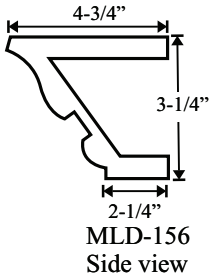

The cartouche has been designed with specific cut off points for the various widths. The crown and backing plate are made with sufficient width to provide adjustability within the designated parameters.

www.pearlworksinc.com

TREVOR COLLECTION ASSEMBLY
SINGLE DOOR OPENING

Assembly Part #: SDT-100A (For Door Openings: 2'.0", 2'.2", 2'.4", 2'.6")

COLM-115B

* Complete assembly SDT-100A \$899.95

Individual Part #	Dimensions
MLD-214TSA	65" x 4" x 4"
MLD-156TSA	65" x 3-1/4" x 4-3/4"
PB3-AT or PB4-AT	4-3/4" x 4-3/4" x 3"
CB-311AT / CB-330AT / CB-331AT	4-3/4" x 21-1/2" x 2-3/4"
TBP-100AS	31" x 11" x 1/2"
CT-104AS or CT-105AS	28" x 5-3/4" x 1-1/2"
COLM-115B	4-1/2" x 1" x 4' or 8'
BASE-106AT	4-3/4" x 20" x 1-1/2"

Assembly Part #: SDT-100B (For Door Openings: 2'.8", 2'.10", 3'.0")

COLM-115B

BASE-106AT

* Complete assembly SDT-100B \$999.95

Individual Part #	Dimensions
MLD-214TSB	70-1/2" x 4" x 4"
MLD-156TSB	70-1/2" x 3-1/4" x 4-3/4"
PB3-AT or PB4-AT	4-3/4" x 4-3/4" x 3"
CB-311AT / CB-330AT / CB-331AT	4-3/4" x 21-1/2" x 2-3/4"
TBP-100BS	37" x 11-3/4" x 1/2"
CT-104BS or CT-105BS	32-3/4" x 6-1/2" x 1-1/2"
COLM-115B	4-1/2" x 1" x 4' or 8'
	4-3/4" x 20" x 1-1/2"

Size AT
4-3/4" x 21-1/2" x 3"

Size BT
5-3/4" x 24" x 3-1/4"

Size CT
7-1/4" x 35" x 6"

CT-104AS 28" x 5-3/4" x 1-1/2"

CT-104BS 32-3/4" x 6-1/2" x 1-1/2"

CT-104AD 50-1/2" x 7-3/4" x 1-1/2" **CT-104CD** 114" x 10" x 2" (3 piece set)