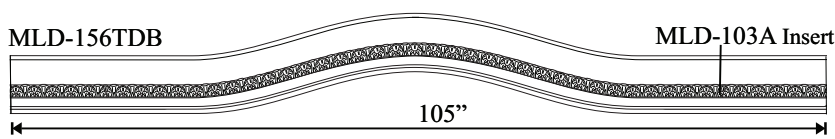

**TREVOR COLLECTION ASSEMBLY
DOUBLE DOOR OPENING**

Assembly Part #: DDT-100B (For Double Door Openings: 5'.0", 5'.4", 5'.8")

* Complete assembly DDT-100B $1259.95

Individual Part #	Dimensions
MLD-155TDB	105" x 3-3/4" x 5-1/4"
MLD-156TDB	105" x 3-1/4" x 4-3/4"
PB3-AT or PB4-AT	4-3/4" x 4-3/4" x 3"
CB-311AT / CB-330AT / CB-331AT	4-3/4" x 21-1/2" x 2-3/4"
TBP-100BD	74" x 13-1/2" x 1/2"
CT-104BD or CT-105BD	65-1/2" x 7-3/4" x 1-1/2"
COLM-115B	4-1/2" x 1" x 4' or 8'
BASE-106AT	4-3/4" x 20" x 1-1/2"

The Trevor Collection uses COLM-115B. If desired any of our modular 4-1/2" Columns can be used. All columns options are on page 9 of this section.