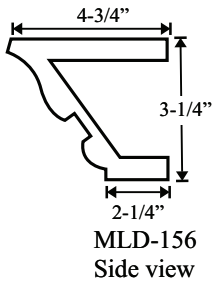

Assembly Part #: SDT-100B (For Door Openings: 2'.8", 2'.10", 3'.0")

COLM-115B

BASE-106AT

* Complete assembly SDT-100B \$999.95

Individual Part #	Dimensions
MLD-214TSB	70-1/2" x 4" x 4"
MLD-156TSB	70-1/2" x 3-1/4" x 4-3/4"
PB3-AT or PB4-AT	4-3/4" x 4-3/4" x 3"
CB-311AT / CB-330AT / CB-331AT	4-3/4" x 21-1/2" x 2-3/4"
TBP-100BS	37" x 11-3/4" x 1/2"
CT-104BS or CT-105BS	32-3/4" x 6-1/2" x 1-1/2"
COLM-115B	4-1/2" x 1" x 4' or 8'
	4-3/4" x 20" x 1-1/2"

DDT-100C is designed to fit openings from 6' to 9' 6" wide. When using the DDT-100C it is necessary to use 5-1/2" width columns, plinth blocks, corbels and bases.

DDT-100D is designed to fit openings from 6' to 9' 6" wide. When using the DDT-100D it is necessary to use 7" width columns, plinth blocks, corbels and bases.

TREVOR COLLECTION ASSEMBLY

DOUBLE DOOR OPENING

Assembly Part #: DDT-100A (For Double Door Openings: 4'.0", 4'.4", 4'.8")

* Complete assembly DDT-100A \$1159.95

Individual Part #	Dimensions
MLD-155TDA	90-1/2" x 3-3/4" x 5-1/4"
MLD-156TDA	90-1/2" x 3-1/4" x 4-3/4"
PB3-AT or PB4-AT	4-3/4" x 4-3/4" x 3"
CB-311AT / CB-330AT / CB-331AT	4-3/4" x 21-1/2" x 2-3/4"
TBP-100AD	57" x 12-3/4" x 1/2"
CT-104AD or CT-105AD	50-1/2" x 7-3/4" x 1-1/2"
COLM-115B	4-1/2" x 1" x 4' or 8'
BASE-106AT	4-3/4" x 20" x 1-1/2"

Assembly Part #: DDT-100B (For Double Door Openings: 5'.0", 5'.4", 5'.8")

* Complete assembly DDT-100B \$1259.95

Individual Part #	Dimensions
MLD-155TDB	105" x 3-3/4" x 5-1/4"
MLD-156TDB	105" x 3-1/4" x 4-3/4"
PB3-AT or PB4-AT	4-3/4" x 4-3/4" x 3"
CB-311AT / CB-330AT / CB-331AT	4-3/4" x 21-1/2" x 2-3/4"
TBP-100BD	74" x 13-1/2" x 1/2"
CT-104BD or CT-105BD	65-1/2" x 7-3/4" x 1-1/2"
COLM-115B	4-1/2" x 1" x 4' or 8'
BASE-106AT	4-3/4" x 20" x 1-1/2"