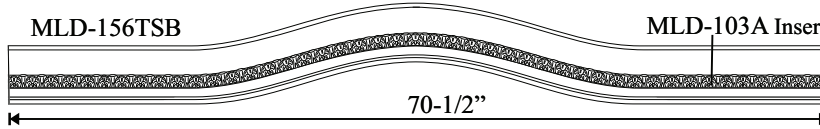

TREVOR COLLECTION ASSEMBLY
SINGLE DOOR OPENING

Assembly Part #: SDT-100B (For Door Openings: 2'.8", 2'.10", 3'.0")

* Complete assembly SDT-100B $999.95

Individual Part #	Dimensions
MLD-214TSB	70-1/2" x 4" x 4"
MLD-156TSB	70-1/2" x 3-1/4" x 4-3/4"
PB3-AT or PB4-AT	4-3/4" x 4-3/4" x 3"
CB-311AT / CB-330AT / CB-331AT	4-3/4" x 21-1/2" x 2-3/4"
TBP-100BS	37" x 11-3/4" x 1/2"
CT-104BS or CT-105BS	32-3/4" x 6-1/2" x 1-1/2"
COLM-115B	4-1/2" x 1" x 4' or 8'
	4-3/4" x 20" x 1-1/2"

The Trevor Collection uses COLM-115B. If desired any of our modular 4-1/2" Columns can be used. All columns options are on page 9 of this section.