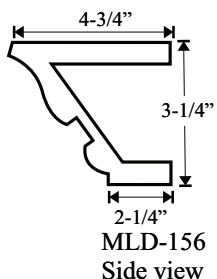

TREVOR COLLECTION ASSEMBLY

DOUBLE DOOR OPENING

Assembly Part #: DDT-100A (For Double Door Openings: 4'.0", 4'.4", 4'.8")

* Complete assembly DDT-100A $1159.95

Individual Part #	Dimensions
MLD-155TDA	90-1/2" x 3-3/4" x 5-1/4"
MLD-156TDA	90-1/2" x 3-1/4" x 4-3/4"
PB3-AT or PB4-AT	4-3/4" x 4-3/4" x 3"
CB-311AT / CB-330AT / CB-331AT	4-3/4" x 21-1/2" x 2-3/4"
TBP-100AD	57" x 12-3/4" x 1/2"
CT-104AD or CT-105AD	50-1/2" x 7-3/4" x 1-1/2"
COLM-115B	4-1/2" x 1" x 4' or 8'
BASE-106AT	4-3/4" x 20" x 1-1/2"

The Trevor Collection uses COLM-115B. If desired any of our modular 4-1/2" Columns can be used. All columns options are on page 9 of this section.

TREVOR COLLECTION