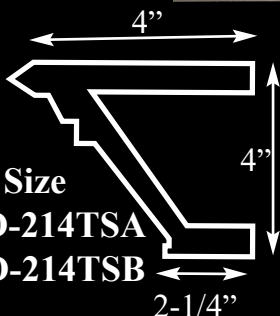

Size AT
4-3/4" x 21-1/2" x 3"

Size BT
5-3/4" x 24" x 3-1/4"

Size CT
7-1/4" x 35" x 6"

CT-104AS 28" x 5-3/4" x 1-1/2"

CT-104BS 32-3/4" x 6-1/2" x 1-1/2"

CT-104AD 50-1/2" x 7-3/4" x 1-1/2" **CT-104CD** 114" x 10" x 2" (3 piece set)

TREVOR PARTS ALSO SOLD SEPARATELY

Size
MLD-155TDA
MLD-155TDB

TDA: 38" TDC: 52"
TDB: 49" TDD: 52"

MLD-155TDA	90-1/2" x 3-3/4" x 5-1/4"
MLD-155TDB	105" x 3-3/4" x 5-1/4"
MLD-155TDC	140" x 5-1/2" x 7-3/4"
MLD-155TDD	137-1/2" x 5-1/2" x 10-3/4"

Size
MLD-155TDC

MLD-155TDA-EXT	24" x 3-3/4" x 5-1/4"
MLD-155TDB-EXT	24" x 3-3/4" x 5-1/4"
MLD-155TDC-EXT	36" x 5-1/2" x 7-3/4"
MLD-155TDD-EXT	36" x 5-1/2" x 10-3/4"

Curved Crown Extensions:

Our extension pieces are designed to butt into the ends of our curved crowns. Depending on the chosen size, our extension pieces are sized from 18" to 36".

Size
MLD-155TDD

MLD-214TSA-EXT	\$109.95	18" x 4" x 4"
MLD-214TSB-EXT	\$109.95	18" x 4" x 4"

Size
MLD-214TSA
MLD-214TSB

TSA: 20"
TSB: 31"

MLD-214TSA	65" x 4" x 4"
MLD-214TSB	70-1/2" x 4" x 4"

* All sizes are approx.- max W" x max H" x Thickness"