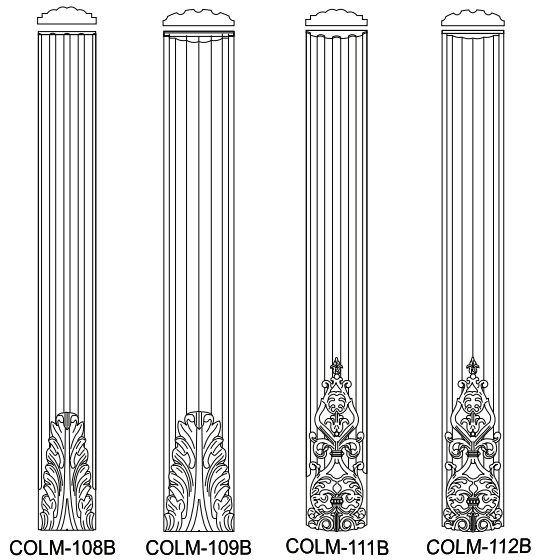

The illustration shows where to cut our modular cartouches in order to obtain the correct size for the various widths.
All Trevor Collections for the multiple sizes have similar illustrations.

Cut lines for single door openings ranging from 2.0 - 2.6 wide