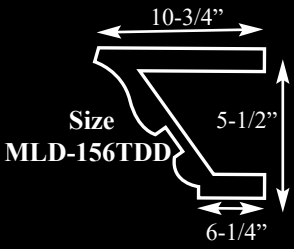

"This open dado accepts any 5/8" insert moulding" listing below.

- MLD-156TSA-EXT 18" x 3-1/4" x 4-3/4"
- MLD-156TSB-EXT 18" x 3-1/4" x 4-3/4"
- MLD-156TDA-EXT 24" x 3-1/4" x 4-3/4"
- MLD-156TDB-EXT 24" x 3-1/4" x 4-3/4"
- MLD-156TDC-EXT 36" x 5-1/2" x 7-3/4"
- MLD-156TDD-EXT 36" x 5-1/2" x 10-3/4"