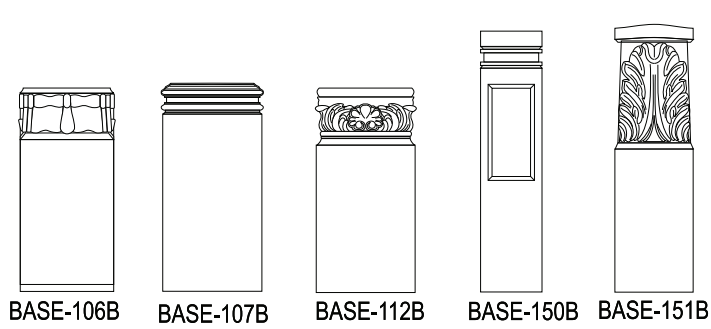

INTERCHANGEABLE OPTIONAL COMPONENTS FOR TREVOR COLLECTION ASSEMBLY SINGLE DOOR