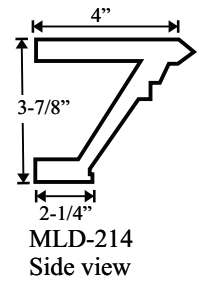

www.pearlworksinc.com

TREVOR COLLECTION ASSEMBLY
SINGLE DOOR OPENING

Assembly Part #: SDT-100A (For Door Openings: 2'.0", 2'.2", 2'.4", 2'.6")

COLM-115B

* Complete assembly SDT-100A \$899.95

Individual Part #	Dimensions
MLD-214TSA	65" x 4" x 4"
MLD-156TSA	65" x 3-1/4" x 4-3/4"
PB3-AT or PB4-AT	4-3/4" x 4-3/4" x 3"
CB-311AT / CB-330AT / CB-331AT	4-3/4" x 21-1/2" x 2-3/4"
TBP-100AS	31" x 11" x 1/2"
CT-104AS or CT-105AS	28" x 5-3/4" x 1-1/2"
COLM-115B	4-1/2" x 1" x 4' or 8'
BASE-106AT	4-3/4" x 20" x 1-1/2"

Assembly Part #: SDT-100B (For Door Openings: 2'.8", 2'.10", 3'.0")

COLM-115B

BASE-106AT

* Complete assembly SDT-100B \$999.95

Individual Part #	Dimensions
MLD-214TSB	70-1/2" x 4" x 4"
MLD-156TSB	70-1/2" x 3-1/4" x 4-3/4"
PB3-AT or PB4-AT	4-3/4" x 4-3/4" x 3"
CB-311AT / CB-330AT / CB-331AT	4-3/4" x 21-1/2" x 2-3/4"
TBP-100BS	37" x 11-3/4" x 1/2"
CT-104BS or CT-105BS	32-3/4" x 6-1/2" x 1-1/2"
COLM-115B	4-1/2" x 1" x 4' or 8'
	4-3/4" x 20" x 1-1/2"

Size AT
4-3/4" x 21-1/2" x 3"

Size BT
5-3/4" x 24" x 3-1/4"

Size CT
7-1/4" x 35" x 6"

CT-104AS 28" x 5-3/4" x 1-1/2"

CT-104BS 32-3/4" x 6-1/2" x 1-1/2"

CT-104AD 50-1/2" x 7-3/4" x 1-1/2" **CT-104CD** 114" x 10" x 2" (3 piece set)