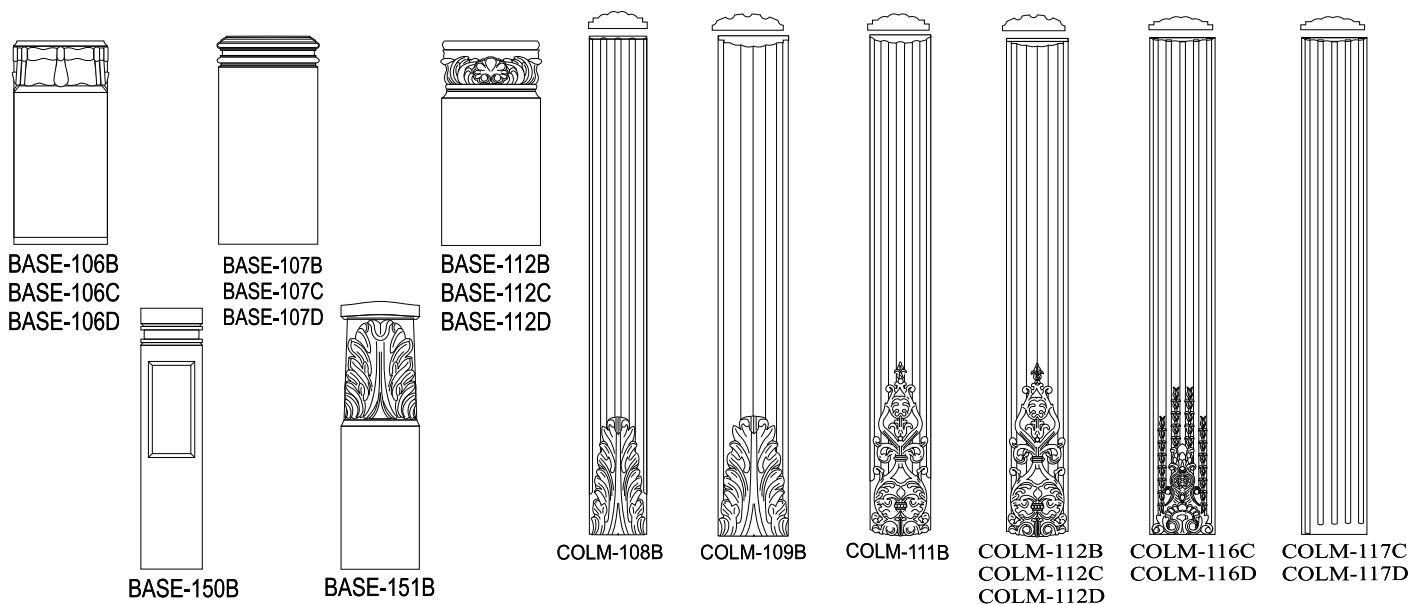

* See page 9 in this section for optional designs.

* DDT-100D uses 7" wide columns.

INTERCHANGEABLE OPTIONAL COMPONENTS FOR TREVOR COLLECTION ASSEMBLY SINGLE DOOR

The illustration shows where to cut our modular cartouches in order to obtain the correct size for the various widths.
All Trevor Collections for the multiple sizes have similar illustrations.

Cut lines for single door openings ranging from 2.0 - 2.6 wide

INTERCHANGEABLE OPTIONAL COMPONENTS FOR TREVOR COLLECTION ASSEMBLY DOUBLE DOOR

Cut lines for double door openings ranging from 4.0 - 9.6 wide