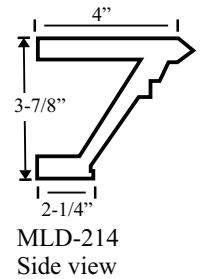

www.pearlworksinc.com

TREVOR COLLECTION ASSEMBLY
SINGLE DOOR OPENING

Assembly Part #: SDT-100A (For Door Openings: 2'.0", 2'.2", 2'.4", 2'.6")

COLM-115B

* Complete assembly SDT-100A \$899.95

Individual Part #	Dimensions
MLD-214TSA	65" x 4" x 4"
MLD-156TSA	65" x 3-1/4" x 4-3/4"
PB3-AT or PB4-AT	4-3/4" x 4-3/4" x 3"
CB-311AT / CB-330AT / CB-331AT	4-3/4" x 21-1/2" x 2-3/4"
TBP-100AS	31" x 11" x 1/2"
CT-104AS or CT-105AS	28" x 5-3/4" x 1-1/2"
COLM-115B	4-1/2" x 1" x 4' or 8'
BASE-106AT	4-3/4" x 20" x 1-1/2"

Assembly Part #: SDT-100B (For Door Openings: 2'.8", 2'.10", 3'.0")

COLM-115B

BASE-106AT

* Complete assembly SDT-100B \$999.95

Individual Part #	Dimensions
MLD-214TSB	70-1/2" x 4" x 4"
MLD-156TSB	70-1/2" x 3-1/4" x 4-3/4"
PB3-AT or PB4-AT	4-3/4" x 4-3/4" x 3"
CB-311AT / CB-330AT / CB-331AT	4-3/4" x 21-1/2" x 2-3/4"
TBP-100BS	37" x 11-3/4" x 1/2"
CT-104BS or CT-105BS	32-3/4" x 6-1/2" x 1-1/2"
COLM-115B	4-1/2" x 1" x 4' or 8'
	4-3/4" x 20" x 1-1/2"

Individual Part #	Dimensions
MLD-155TDD	137-1/2" x 5-1/2" x 10-3/4"
MLD-156TDD	137-1/2" x 5-1/2" x 10-3/4"
PB3-CT or PB4-CT	7-1/4" x 7-1/4" x 6"
CB-311CT / CB-330CT / CB-331CT	7-1/4" x 35" x 6"
TBP-100DD	10' x 17-1/4" x 3/4"
CT-104CD or CT-105CD	114" x 10" x 2"
COLM-115D	7" x 1-3/4" x 5' or 10'
BASE-106CT	7-1/4" x 30-1/2" x 3-1/2"

Size AT
4-3/4" x 21-1/2" x 3"

Size BT
5-3/4" x 24" x 3-1/4"

Size CT
7-1/4" x 35" x 6"

CT-104AS 28" x 5-3/4" x 1-1/2"

CT-104BS 32-3/4" x 6-1/2" x 1-1/2"

CT-104AD 50-1/2" x 7-3/4" x 1-1/2" **CT-104CD** 114" x 10" x 2" (3 piece set)