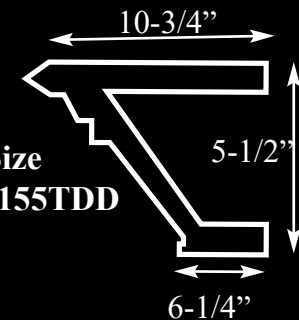

Size AT
4-3/4" x 21-1/2" x 3"

Size BT
5-3/4" x 24" x 3-1/4"

Size CT
7-1/4" x 35" x 6"

CT-104AS 28" x 5-3/4" x 1-1/2"

CT-104BS 32-3/4" x 6-1/2" x 1-1/2"

CT-104AD 50-1/2" x 7-3/4" x 1-1/2" **CT-104CD** 114" x 10" x 2" (3 piece set)

CT-104BD 65-1/2" x 7-3/4" x 1-1/2"

CT-105AS 28" x 5-3/4" x 1-1/2"

CT-105BS 32-3/4" x 6-1/2" x 1-1/2"

CT-105AD 50-1/2" x 7-3/4" x 1-1/2" **CT-105CD** 114" x 10" x 2" (3 piece set)

CT-105BD 65-1/2" x 7-3/4" x 1-1/2"

TREVOR PARTS ALSO SOLD SEPARATELY

Size
MLD-155TDA
MLD-155TDB

TDA: 38" TDC: 52"
TDB: 49" TDD: 52"

MLD-155TDA	90-1/2" x 3-3/4" x 5-1/4"
MLD-155TDB	105" x 3-3/4" x 5-1/4"
MLD-155TDC	140" x 5-1/2" x 7-3/4"
MLD-155TDD	137-1/2" x 5-1/2" x 10-3/4"

Size
MLD-155TDC

MLD-155TDA-EXT	24" x 3-3/4" x 5-1/4"
MLD-155TDB-EXT	24" x 3-3/4" x 5-1/4"
MLD-155TDC-EXT	36" x 5-1/2" x 7-3/4"
MLD-155TDD-EXT	36" x 5-1/2" x 10-3/4"

Curved Crown Extensions:

Our extension pieces are designed to butt into the ends of our curved crowns. Depending on the chosen size, our extension pieces are sized from 18" to 36".