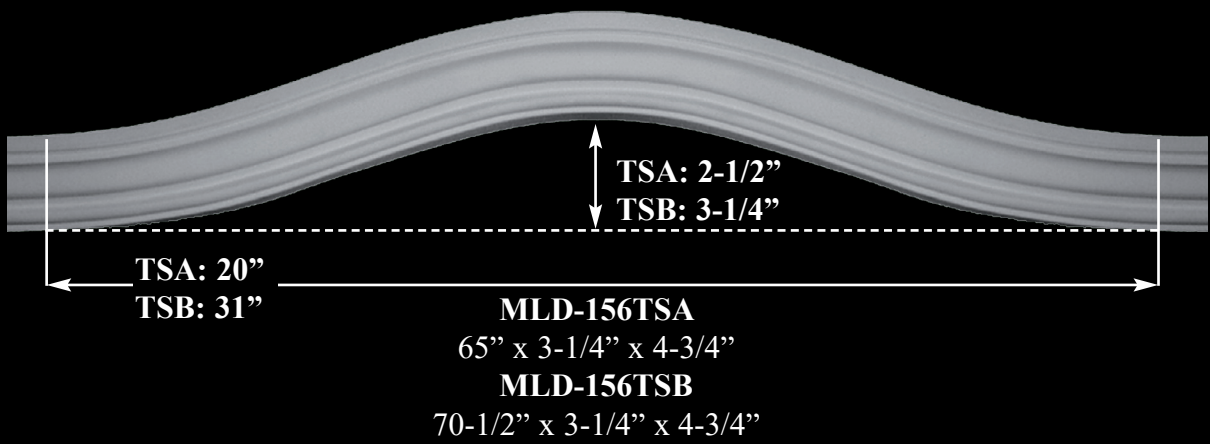

TREVOR PARTS ALSO SOLD SEPARATELY

- MLD-156TDA 90-1/2" x 3-1/4" x 4-3/4"
- MLD-156TDB 105" x 3-1/4" x 4-3/4"
- MLD-156TDC 140" x 5-1/2" x 7-3/4"
- MLD-156TDD 137-1/2" x 5-1/2" x 10-3/4"