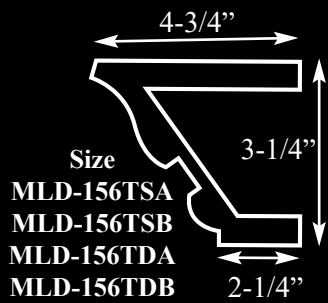

TREVOR PARTS ALSO SOLD SEPARATELY

- MLD-156TDA 90-1/2" x 3-1/4" x 4-3/4"
- MLD-156TDB 105" x 3-1/4" x 4-3/4"
- MLD-156TDC 140" x 5-1/2" x 7-3/4"
- MLD-156TDD 137-1/2" x 5-1/2" x 10-3/4"