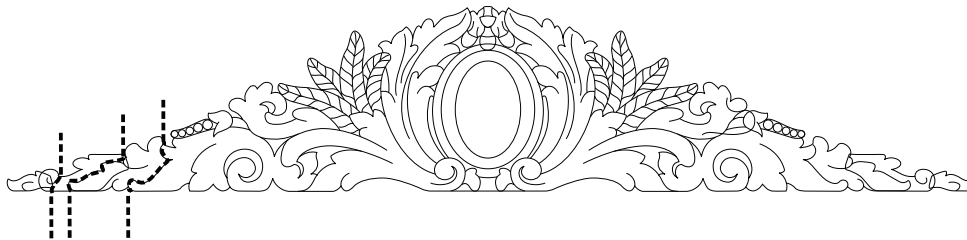

* See page 9 in this section for optional designs.

* DDT-100D uses 7" wide columns.

INTERCHANGEABLE OPTIONAL COMPONENTS FOR TREVOR COLLECTION ASSEMBLY SINGLE DOOR

The illustration shows where to cut our modular cartouches in order to obtain the correct size for the various widths.
All Trevor Collections for the multiple sizes have similar illustrations.

Cut lines for single door openings ranging from 2.0 - 2.6 wide

INTERCHANGEABLE OPTIONAL COMPONENTS FOR TREVOR COLLECTION ASSEMBLY DOUBLE DOOR

Cut lines for double door openings ranging from 4.0 - 9.6 wide