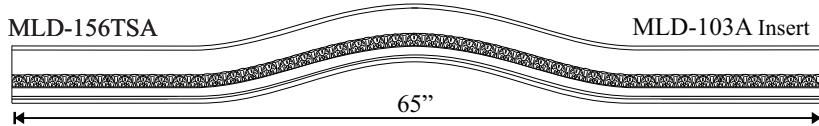

www.pearlworksinc.com

TREVOR COLLECTION ASSEMBLY
SINGLE DOOR OPENING

Assembly Part #: SDT-100A (For Door Openings: 2'.0", 2'.2", 2'.4", 2'.6")

COLM-115B

* Complete assembly SDT-100A \$899.95

Individual Part #	Dimensions
MLD-214TSA	65" x 4" x 4"
MLD-156TSA	65" x 3-1/4" x 4-3/4"
PB3-AT or PB4-AT	4-3/4" x 4-3/4" x 3"
CB-311AT / CB-330AT / CB-331AT	4-3/4" x 21-1/2" x 2-3/4"
TBP-100AS	31" x 11" x 1/2"
CT-104AS or CT-105AS	28" x 5-3/4" x 1-1/2"
COLM-115B	4-1/2" x 1" x 4' or 8'
BASE-106AT	4-3/4" x 20" x 1-1/2"