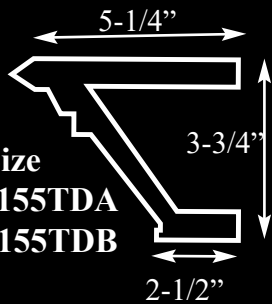

Size AT
4-3/4" x 21-1/2" x 3"

Size BT
5-3/4" x 24" x 3-1/4"

Size CT
7-1/4" x 35" x 6"

CT-104AS 28" x 5-3/4" x 1-1/2"

CT-104BS 32-3/4" x 6-1/2" x 1-1/2"

CT-104AD 50-1/2" x 7-3/4" x 1-1/2" **CT-104CD** 114" x 10" x 2" (3 piece set)

CT-104BD 65-1/2" x 7-3/4" x 1-1/2"

CT-105AS 28" x 5-3/4" x 1-1/2"

CT-105BS 32-3/4" x 6-1/2" x 1-1/2"

CT-105AD 50-1/2" x 7-3/4" x 1-1/2" **CT-105CD** 114" x 10" x 2" (3 piece set)

CT-105BD 65-1/2" x 7-3/4" x 1-1/2"

TREVOR PARTS ALSO SOLD SEPARATELY

Size
MLD-155TDA
MLD-155TDB

TDA: 38" TDC: 52"
TDB: 49" TDD: 52"

MLD-155TDA	90-1/2" x 3-3/4" x 5-1/4"
MLD-155TDB	105" x 3-3/4" x 5-1/4"
MLD-155TDC	140" x 5-1/2" x 7-3/4"
MLD-155TDD	137-1/2" x 5-1/2" x 10-3/4"

Size
MLD-155TDC

MLD-155TDA-EXT	24" x 3-3/4" x 5-1/4"
MLD-155TDB-EXT	24" x 3-3/4" x 5-1/4"
MLD-155TDC-EXT	36" x 5-1/2" x 7-3/4"
MLD-155TDD-EXT	36" x 5-1/2" x 10-3/4"

Curved Crown Extensions:

Our extension pieces are designed to butt into the ends of our curved crowns. Depending on the chosen size, our extension pieces are sized from 18" to 36".