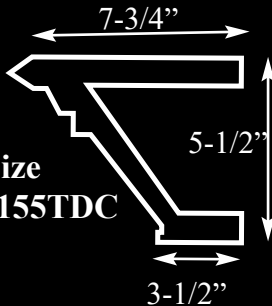

Size AT
4-3/4" x 21-1/2" x 3"

Size BT
5-3/4" x 24" x 3-1/4"

Size CT
7-1/4" x 35" x 6"

CT-104AS 28" x 5-3/4" x 1-1/2"

CT-104BS 32-3/4" x 6-1/2" x 1-1/2"

CT-104AD 50-1/2" x 7-3/4" x 1-1/2" **CT-104CD** 114" x 10" x 2" (3 piece set)

CT-104BD 65-1/2" x 7-3/4" x 1-1/2"

CT-105AS 28" x 5-3/4" x 1-1/2"

CT-105BS 32-3/4" x 6-1/2" x 1-1/2"

CT-105AD 50-1/2" x 7-3/4" x 1-1/2" **CT-105CD** 114" x 10" x 2" (3 piece set)

CT-105BD 65-1/2" x 7-3/4" x 1-1/2"

TREVOR PARTS ALSO SOLD SEPARATELY

Size
MLD-155TDA
MLD-155TDB

TDA: 38" TDC: 52"
TDB: 49" TDD: 52"

MLD-155TDA	90-1/2" x 3-3/4" x 5-1/4"
MLD-155TDB	105" x 3-3/4" x 5-1/4"
MLD-155TDC	140" x 5-1/2" x 7-3/4"
MLD-155TDD	137-1/2" x 5-1/2" x 10-3/4"

Size
MLD-155TDC

MLD-155TDA-EXT	24" x 3-3/4" x 5-1/4"
MLD-155TDB-EXT	24" x 3-3/4" x 5-1/4"
MLD-155TDC-EXT	36" x 5-1/2" x 7-3/4"
MLD-155TDD-EXT	36" x 5-1/2" x 10-3/4"

Curved Crown Extensions:

Our extension pieces are designed to butt into the ends of our curved crowns. Depending on the chosen size, our extension pieces are sized from 18" to 36".