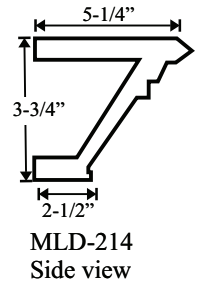

Assembly Part #: SDT-100B (For Door Openings: 2'.8", 2'.10", 3'.0")

COLM-115B

BASE-106AT

* Complete assembly SDT-100B \$999.95

Individual Part #	Dimensions
MLD-214TSB	70-1/2" x 4" x 4"
MLD-156TSB	70-1/2" x 3-1/4" x 4-3/4"
PB3-AT or PB4-AT	4-3/4" x 4-3/4" x 3"
CB-311AT / CB-330AT / CB-331AT	4-3/4" x 21-1/2" x 2-3/4"
TBP-100BS	37" x 11-3/4" x 1/2"
CT-104BS or CT-105BS	32-3/4" x 6-1/2" x 1-1/2"
COLM-115B	4-1/2" x 1" x 4' or 8'
	4-3/4" x 20" x 1-1/2"

TREVOR COLLECTION ASSEMBLY

DOUBLE DOOR OPENING

Assembly Part #: DDT-100A (For Double Door Openings: 4'.0", 4'.4", 4'.8")

* Complete assembly DDT-100A \$1159.95

Individual Part #	Dimensions
MLD-155TDA	90-1/2" x 3-3/4" x 5-1/4"
MLD-156TDA	90-1/2" x 3-1/4" x 4-3/4"
PB3-AT or PB4-AT	4-3/4" x 4-3/4" x 3"
CB-311AT / CB-330AT / CB-331AT	4-3/4" x 21-1/2" x 2-3/4"
TBP-100AD	57" x 12-3/4" x 1/2"
CT-104AD or CT-105AD	50-1/2" x 7-3/4" x 1-1/2"
COLM-115B	4-1/2" x 1" x 4' or 8'
BASE-106AT	4-3/4" x 20" x 1-1/2"

Assembly Part #: DDT-100B (For Double Door Openings: 5'.0", 5'.4", 5'.8")

* Complete assembly DDT-100B \$1259.95

Individual Part #	Dimensions
MLD-155TDB	105" x 3-3/4" x 5-1/4"
MLD-156TDB	105" x 3-1/4" x 4-3/4"
PB3-AT or PB4-AT	4-3/4" x 4-3/4" x 3"
CB-311AT / CB-330AT / CB-331AT	4-3/4" x 21-1/2" x 2-3/4"
TBP-100BD	74" x 13-1/2" x 1/2"
CT-104BD or CT-105BD	65-1/2" x 7-3/4" x 1-1/2"
COLM-115B	4-1/2" x 1" x 4' or 8'
BASE-106AT	4-3/4" x 20" x 1-1/2"

Size AT
4-3/4" x 21-1/2" x 3"

Size BT
5-3/4" x 24" x 3-1/4"

Size CT
7-1/4" x 35" x 6"

CT-104AS 28" x 5-3/4" x 1-1/2"

CT-104BS 32-3/4" x 6-1/2" x 1-1/2"

CT-104AD 50-1/2" x 7-3/4" x 1-1/2" **CT-104CD** 114" x 10" x 2" (3 piece set)