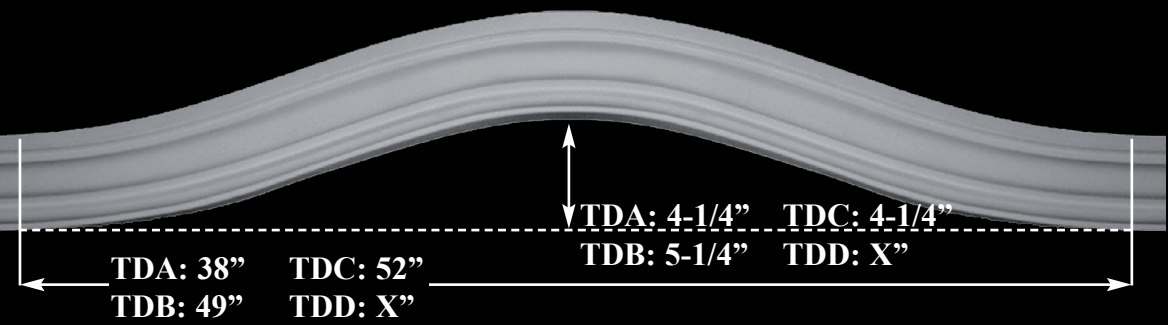

TREVOR PARTS ALSO SOLD SEPARATELY

- MLD-156TDA 90-1/2" x 3-1/4" x 4-3/4"
- MLD-156TDB 105" x 3-1/4" x 4-3/4"
- MLD-156TDC 140" x 5-1/2" x 7-3/4"
- MLD-156TDD 137-1/2" x 5-1/2" x 10-3/4"