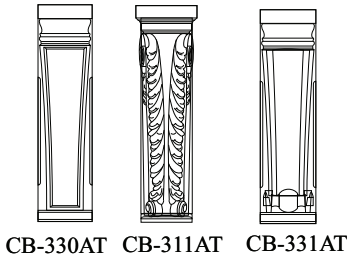

www.pearlworksinc.com

TREVOR COLLECTION ASSEMBLY
SINGLE DOOR OPENING

Assembly Part #: SDT-100A (For Door Openings: 2'.0", 2'.2", 2'.4", 2'.6")

COLM-115B

* Complete assembly SDT-100A \$899.95

Individual Part #	Dimensions
MLD-214TSA	65" x 4" x 4"
MLD-156TSA	65" x 3-1/4" x 4-3/4"
PB3-AT or PB4-AT	4-3/4" x 4-3/4" x 3"
CB-311AT / CB-330AT / CB-331AT	4-3/4" x 21-1/2" x 2-3/4"
TBP-100AS	31" x 11" x 1/2"
CT-104AS or CT-105AS	28" x 5-3/4" x 1-1/2"
COLM-115B	4-1/2" x 1" x 4' or 8'
BASE-106AT	4-3/4" x 20" x 1-1/2"

Assembly Part #: SDT-100B (For Door Openings: 2'.8", 2'.10", 3'.0")

COLM-115B

BASE-106AT

* Complete assembly SDT-100B \$999.95

Individual Part #	Dimensions
MLD-214TSB	70-1/2" x 4" x 4"
MLD-156TSB	70-1/2" x 3-1/4" x 4-3/4"
PB3-AT or PB4-AT	4-3/4" x 4-3/4" x 3"
CB-311AT / CB-330AT / CB-331AT	4-3/4" x 21-1/2" x 2-3/4"
TBP-100BS	37" x 11-3/4" x 1/2"
CT-104BS or CT-105BS	32-3/4" x 6-1/2" x 1-1/2"
COLM-115B	4-1/2" x 1" x 4' or 8'
	4-3/4" x 20" x 1-1/2"