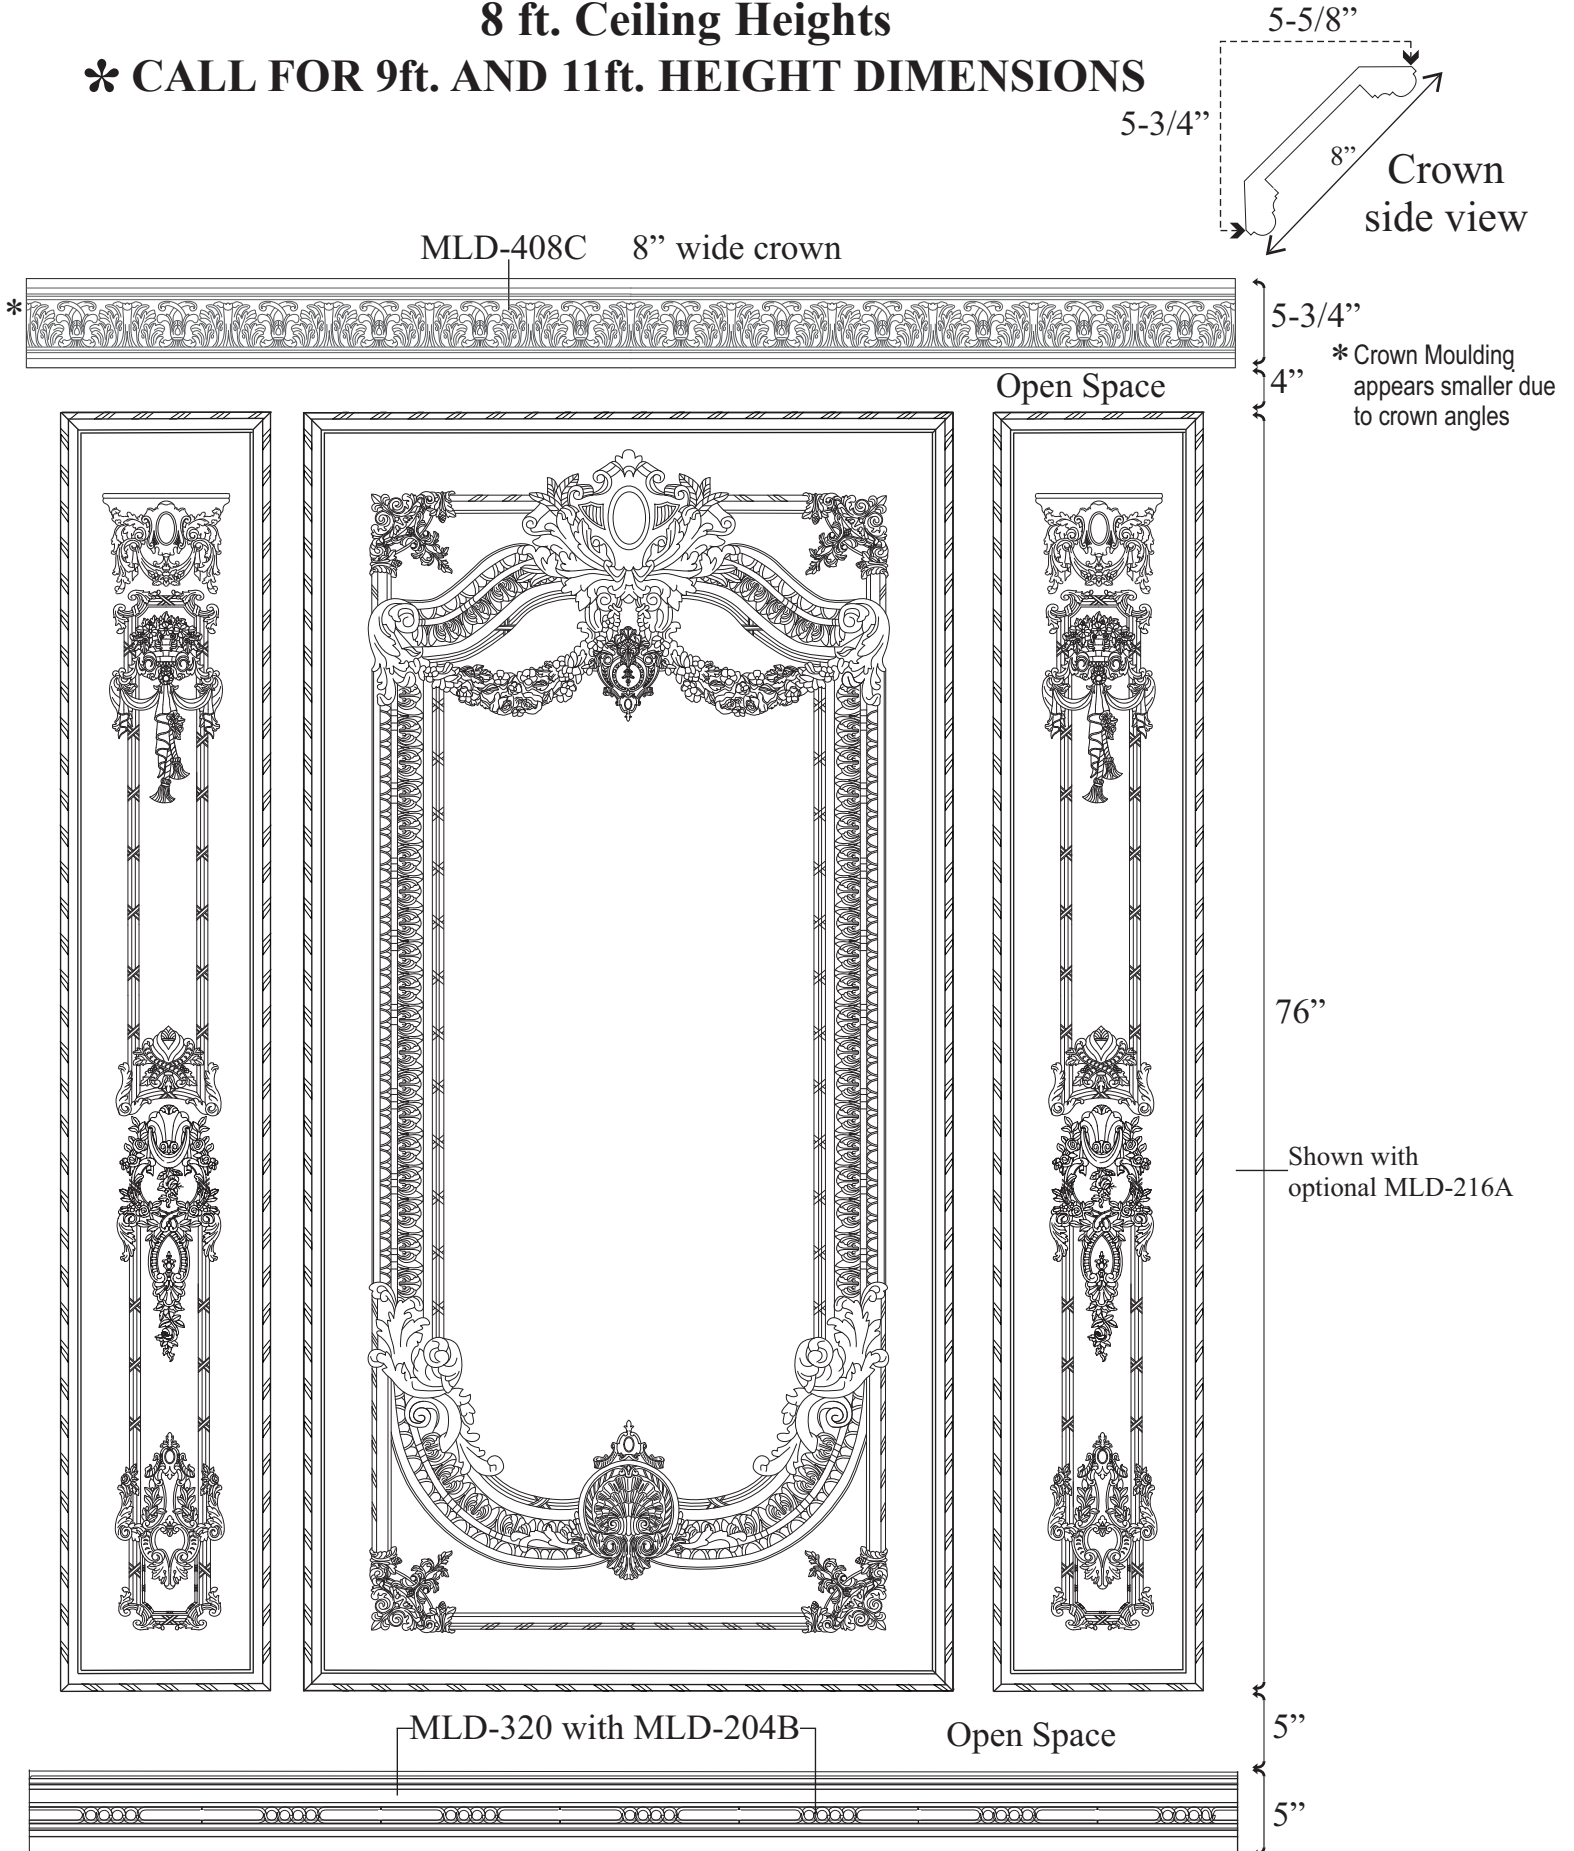

54" Wide Versailles Panel Extension

54" Wide Versailles Panel Extension

54" Wide Versailles Panel Exploded View

VERSAILLES

Versailles Wall Panel Collection

Versailles Wall Panel Combination Examples

✦ Sample layout for side panel using only 3 of the 5 pieces available.

Center and side panels can be laid out in any combination to fit various wall lengths.

VERSAILLES

* All drawings are conceptual designs. They are not "Build Drawings". Pearlworks recommends all clients check sizes and layouts before placing orders.

Versailles Wall Panel Collection

8 ft. Ceiling Heights

*** CALL FOR 9ft. AND 11ft. HEIGHT DIMENSIONS**

* All drawings are conceptual designs. They are not "Build Drawings". Pearlworks recommends all clients check sizes and layouts before placing orders.