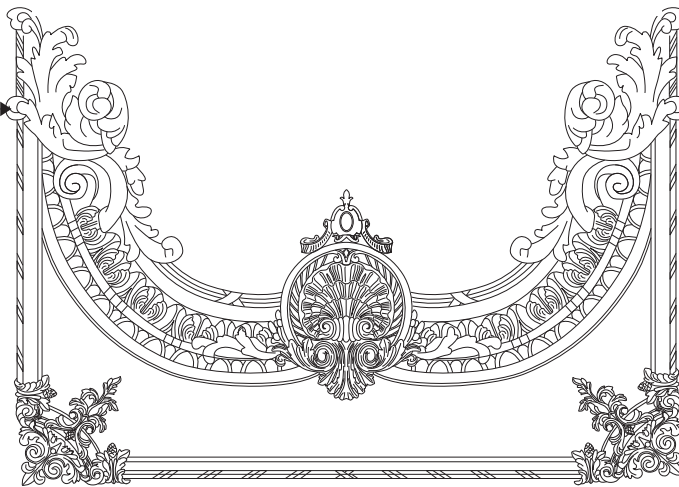

VSCT-34 \$469.95
34" W x 17" H x 1-1/2" T

21-1/2"

VSL-L-5' \$199.95
4-3/4" W x 5' H x 1" T
* Heights up to 7' 10" Available.
VSL-L-7' 10" \$252.95

TOTAL CENTER PANEL

Set Cost:

VS-34-8 \$1099.95

VS-34-11 \$1295.95

VSL-R-5' \$199.95
4-3/4" W x 5' H x 1" T
* Heights up to 7' 10" Available.
VSL-R-7' 10" \$252.95

Unlimited

Max height: Unlimited.
Minimum height: 64".

*** Heights over 11' will require additional lengths of VSL-L and VSL-R.**

VSCB-34 \$399.95
34" W x 23" H x 1-1/2" T

23"

34"

Versailles Side Panel Components

VSS1
\$139.95 ea.

VSS2
\$179.95 ea.

VSS3
\$99.95 ea.

VSS4
\$209.95 ea.