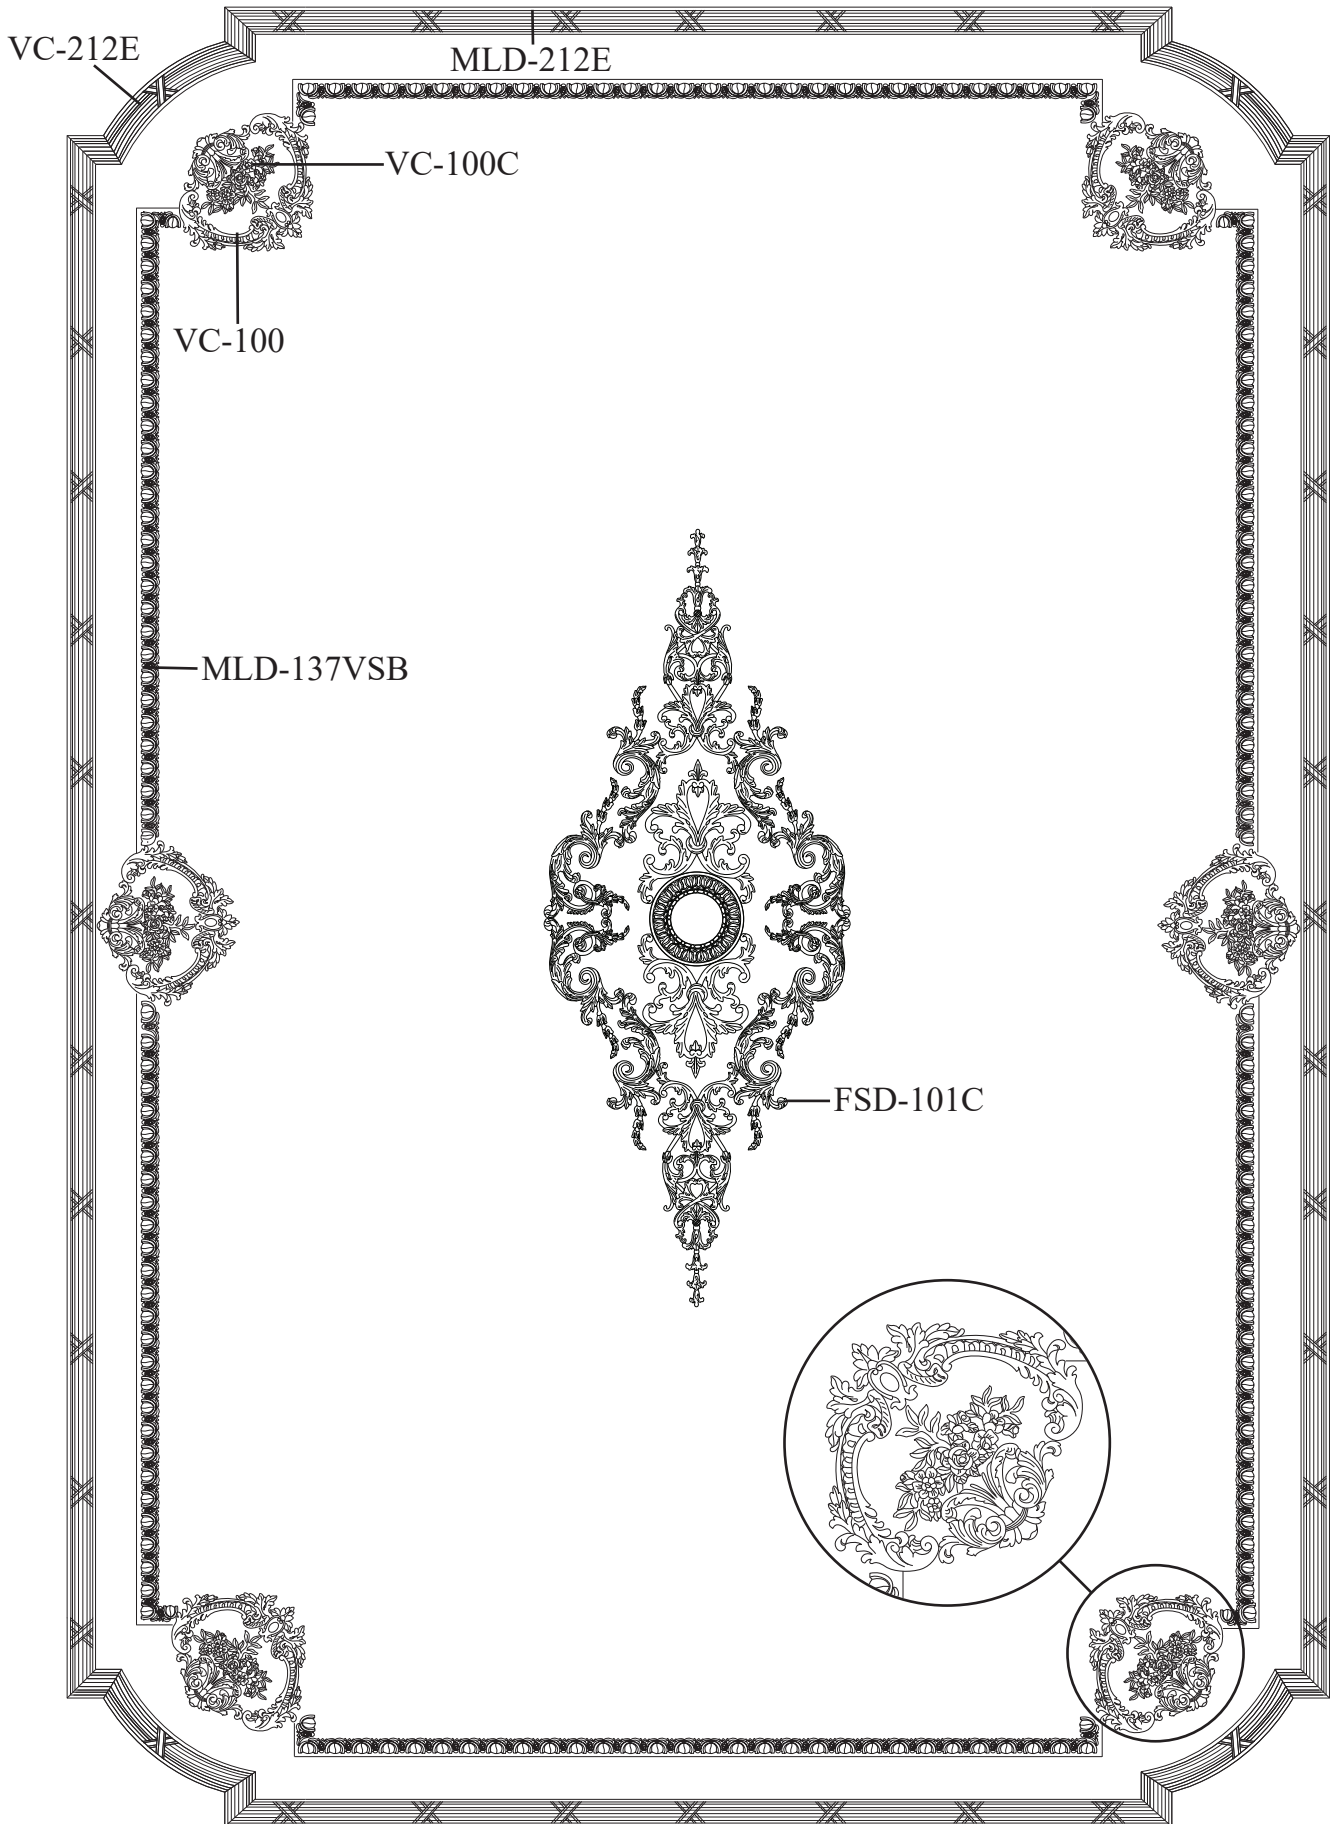

VSL-54R
3-1/2" W x 95" H x 3/4" Thick

* All sizes are approx.- max W" x max H" x Thickness"

Versailles Wall Panel Collection

CE-108 is adjustable
for a wider width

Part #: VSC-26

6-Piece Set

Assembly size (as shown): 26" W x 30-1/4" H x 1" Thick

Assembly does not include connection mouldings.

Versailles Wall Panel Collection

VSC-27

33" W x 47-1/2" H x 1-1/4" Thick

VERSAILLES

Rectangular Ceiling 104-9

* All drawings are conceptual designs. They are not “Build Drawings”. Pearlworks recommends all clients check sizes and layouts before placing orders.