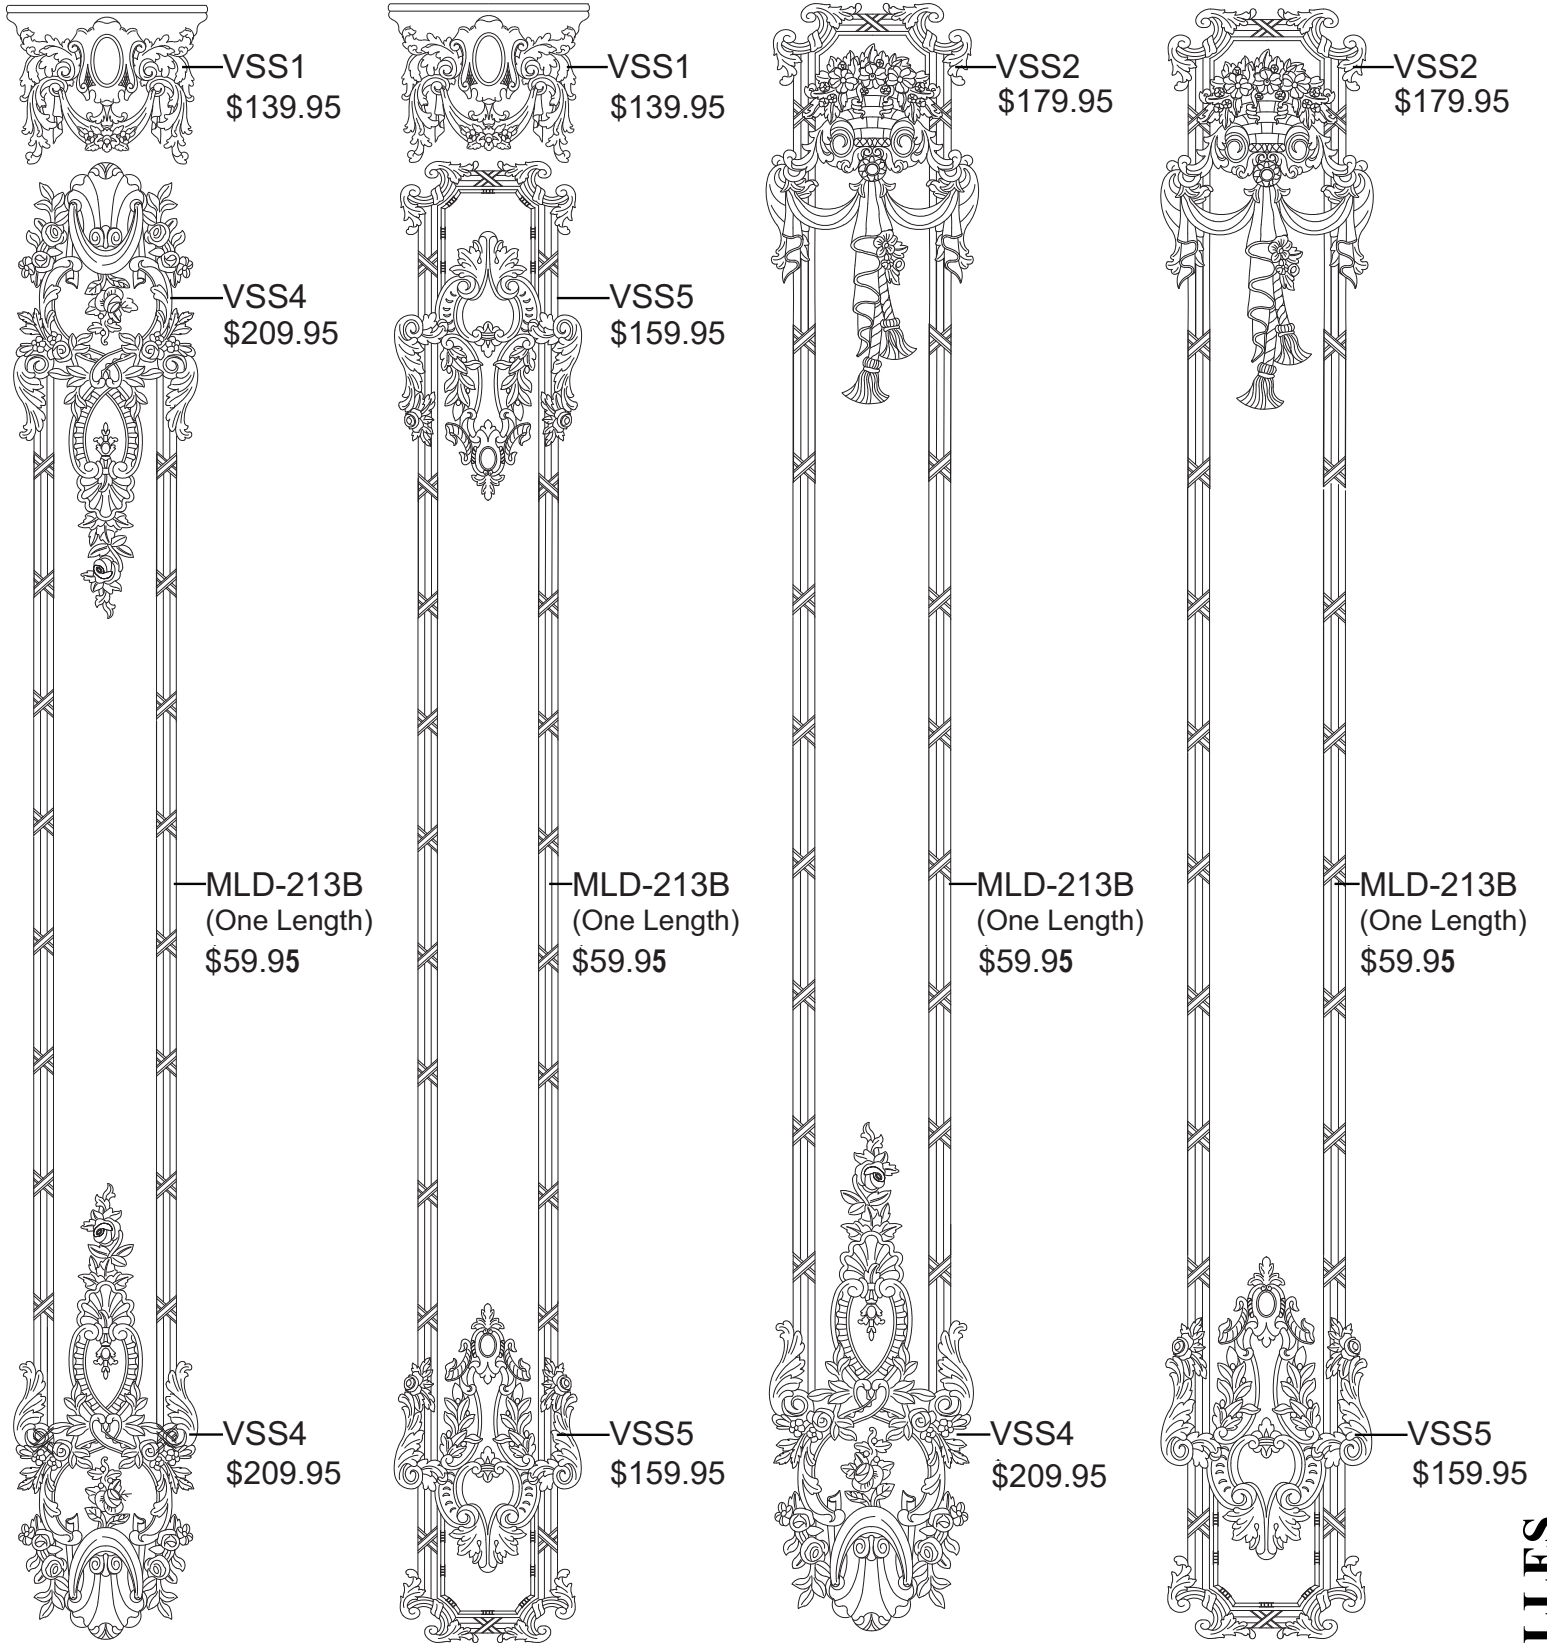

VSCT-34 \$469.95
34" W x 17" H x 1-1/2" T

21-1/2"

VSL-L-5' \$199.95
4-3/4" W x 5' H x 1" T
* Heights up to 7' 10" Available.
VSL-L-7' 10" \$252.95

TOTAL CENTER PANEL

Set Cost:

VS-34-8 \$1099.95

VS-34-11 \$1295.95

VSL-R-5' \$199.95
4-3/4" W x 5' H x 1" T
* Heights up to 7' 10" Available.
VSL-R-7' 10" \$252.95

Unlimited

Max height: Unlimited.
Minimum height: 64".

*** Heights over 11' will require additional lengths of VSL-L and VSL-R.**

VSCB-34 \$399.95
34" W x 23" H x 1-1/2" T

23"

34"

Versailles Side Panel Components

VSS1
\$139.95 ea.

VSS2
\$179.95 ea.

VSS3
\$99.95 ea.

VSS4
\$209.95 ea.

VSS5
\$159.95 ea.

MLD-213B

SIDE PANEL SET
Total \$849.70 (as shown)
Including 1 length of **MLD-213B**

***Side Panel Thickness**
Varies from 1/2" to 1-1/2"

Versailles Side Panel Combinations

Combo 1-4-4

Combo 1-5-5