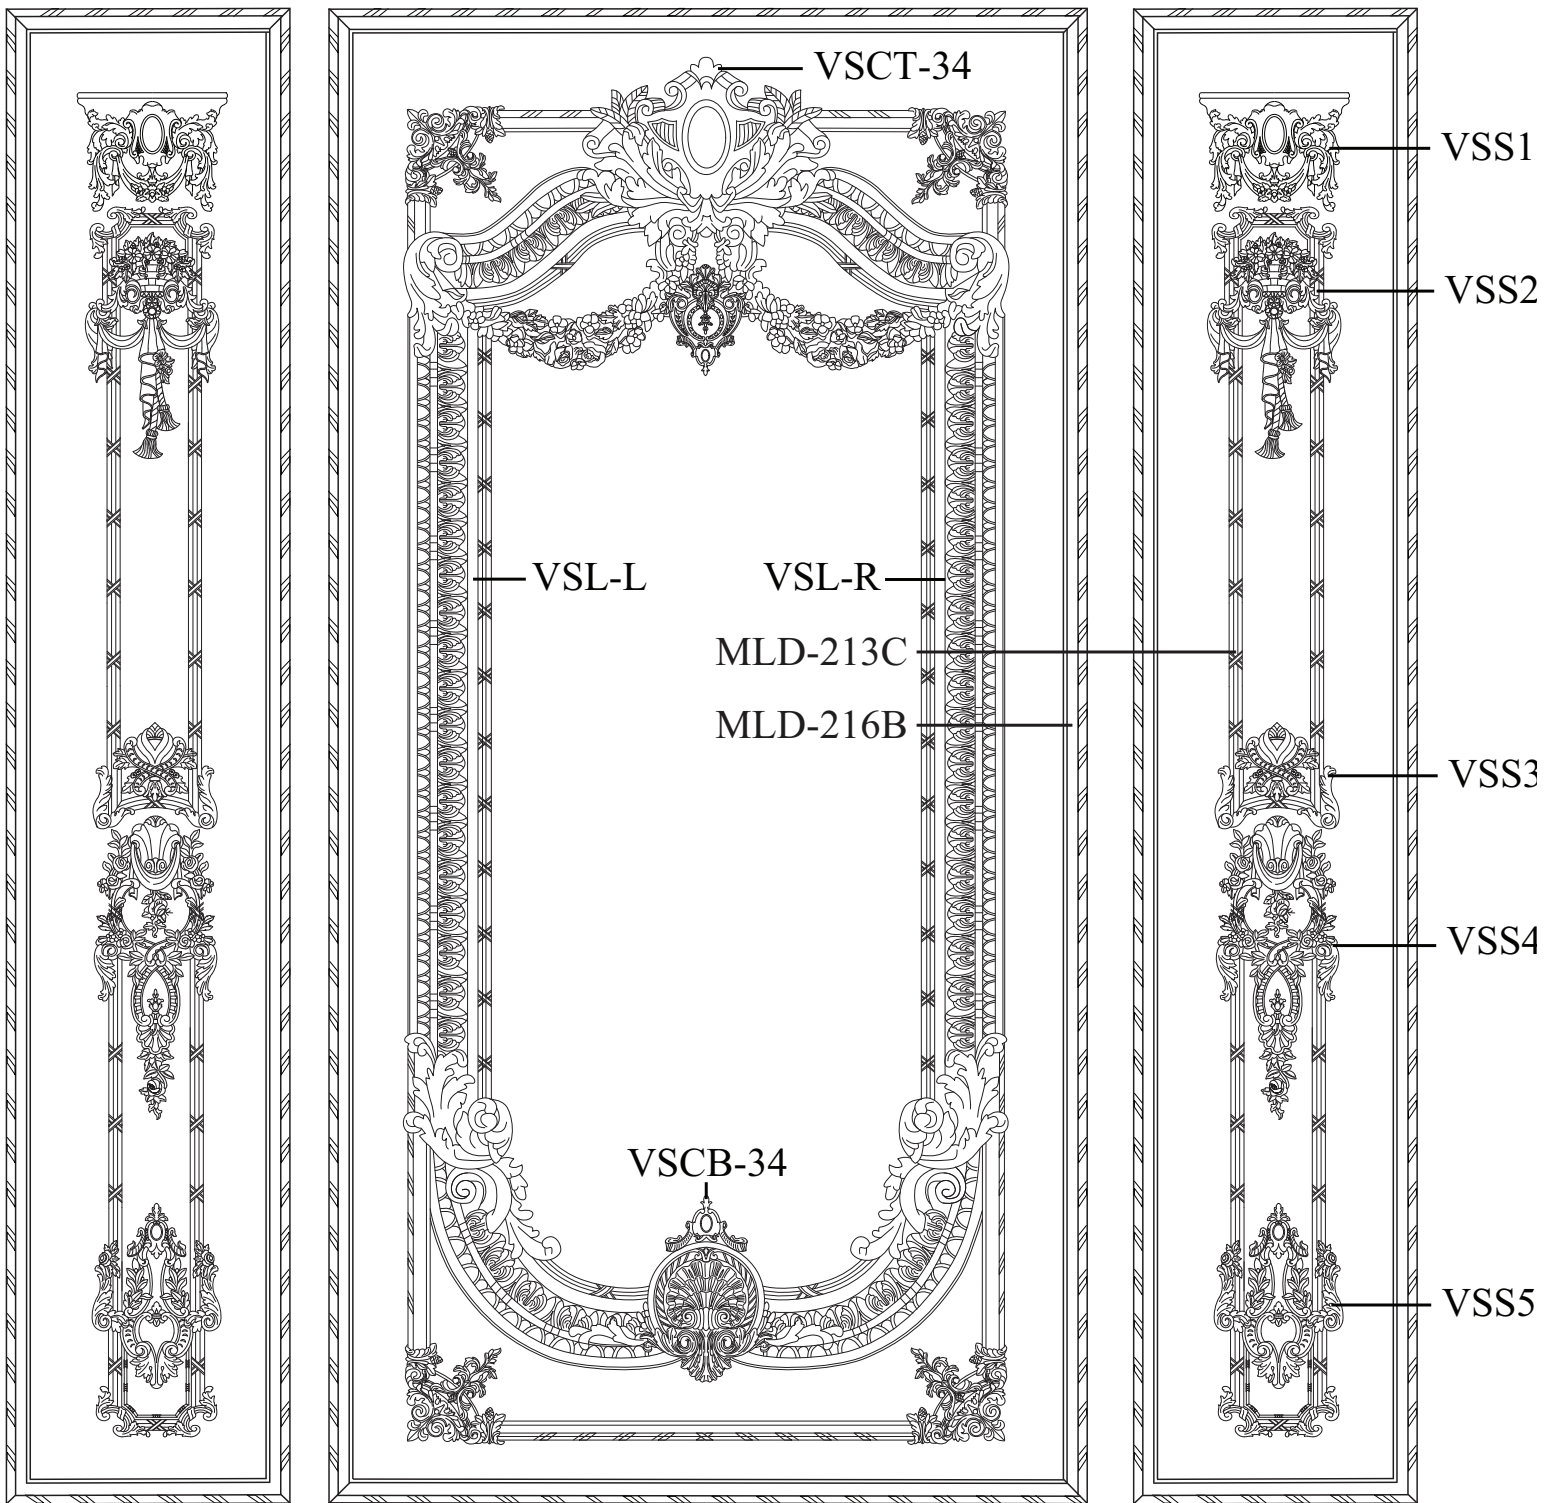

www.pearlworksinc.com

34" Wide Versailles Panels

* All drawings are conceptual designs. They are not "Build Drawings". Pearlworks recommends all clients check sizes and layouts before placing orders.

Exploded View for 34" Wide Versailles Panels

VSCT-34 \$469.95
34" W x 17" H x 1-1/2" T

21-1/2"

VSL-L-5' \$199.95
4-3/4" W x 5' H x 1" T
* Heights up to 7' 10" Available.
VSL-L-7' 10" \$252.95

TOTAL CENTER PANEL

Set Cost:

VS-34-8 \$1099.95

VS-34-11 \$1295.95