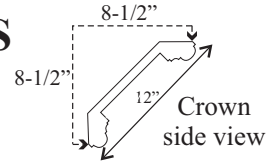

Versailles Wall Panel Collection

8 ft. Ceiling Heights

*** CALL FOR 9ft. AND 11ft. HEIGHT DIMENSIONS**

* All drawings are conceptual designs. They are not "Build Drawings". Pearlworks recommends all clients check sizes and layouts before placing orders.

Versailles Wall Panel Collection

10 ft. Ceiling Heights

*** CALL FOR 9ft. AND 11ft. HEIGHT DIMENSIONS**

VERSAILLES

* All drawings are conceptual designs. They are not "Build Drawings". Pearlworks recommends all clients check sizes and layouts before placing orders.

Versailles Wall Panel Collection

12 ft. Ceiling Heights

*** CALL FOR 9ft. AND 11ft. HEIGHT DIMENSIONS**

* Crown Moulding appears smaller do to crown angles.

104-1/2"

Shown with optional MLD-216A

MLD-320 with MLD-204B
on top of 3/4" thick MDF