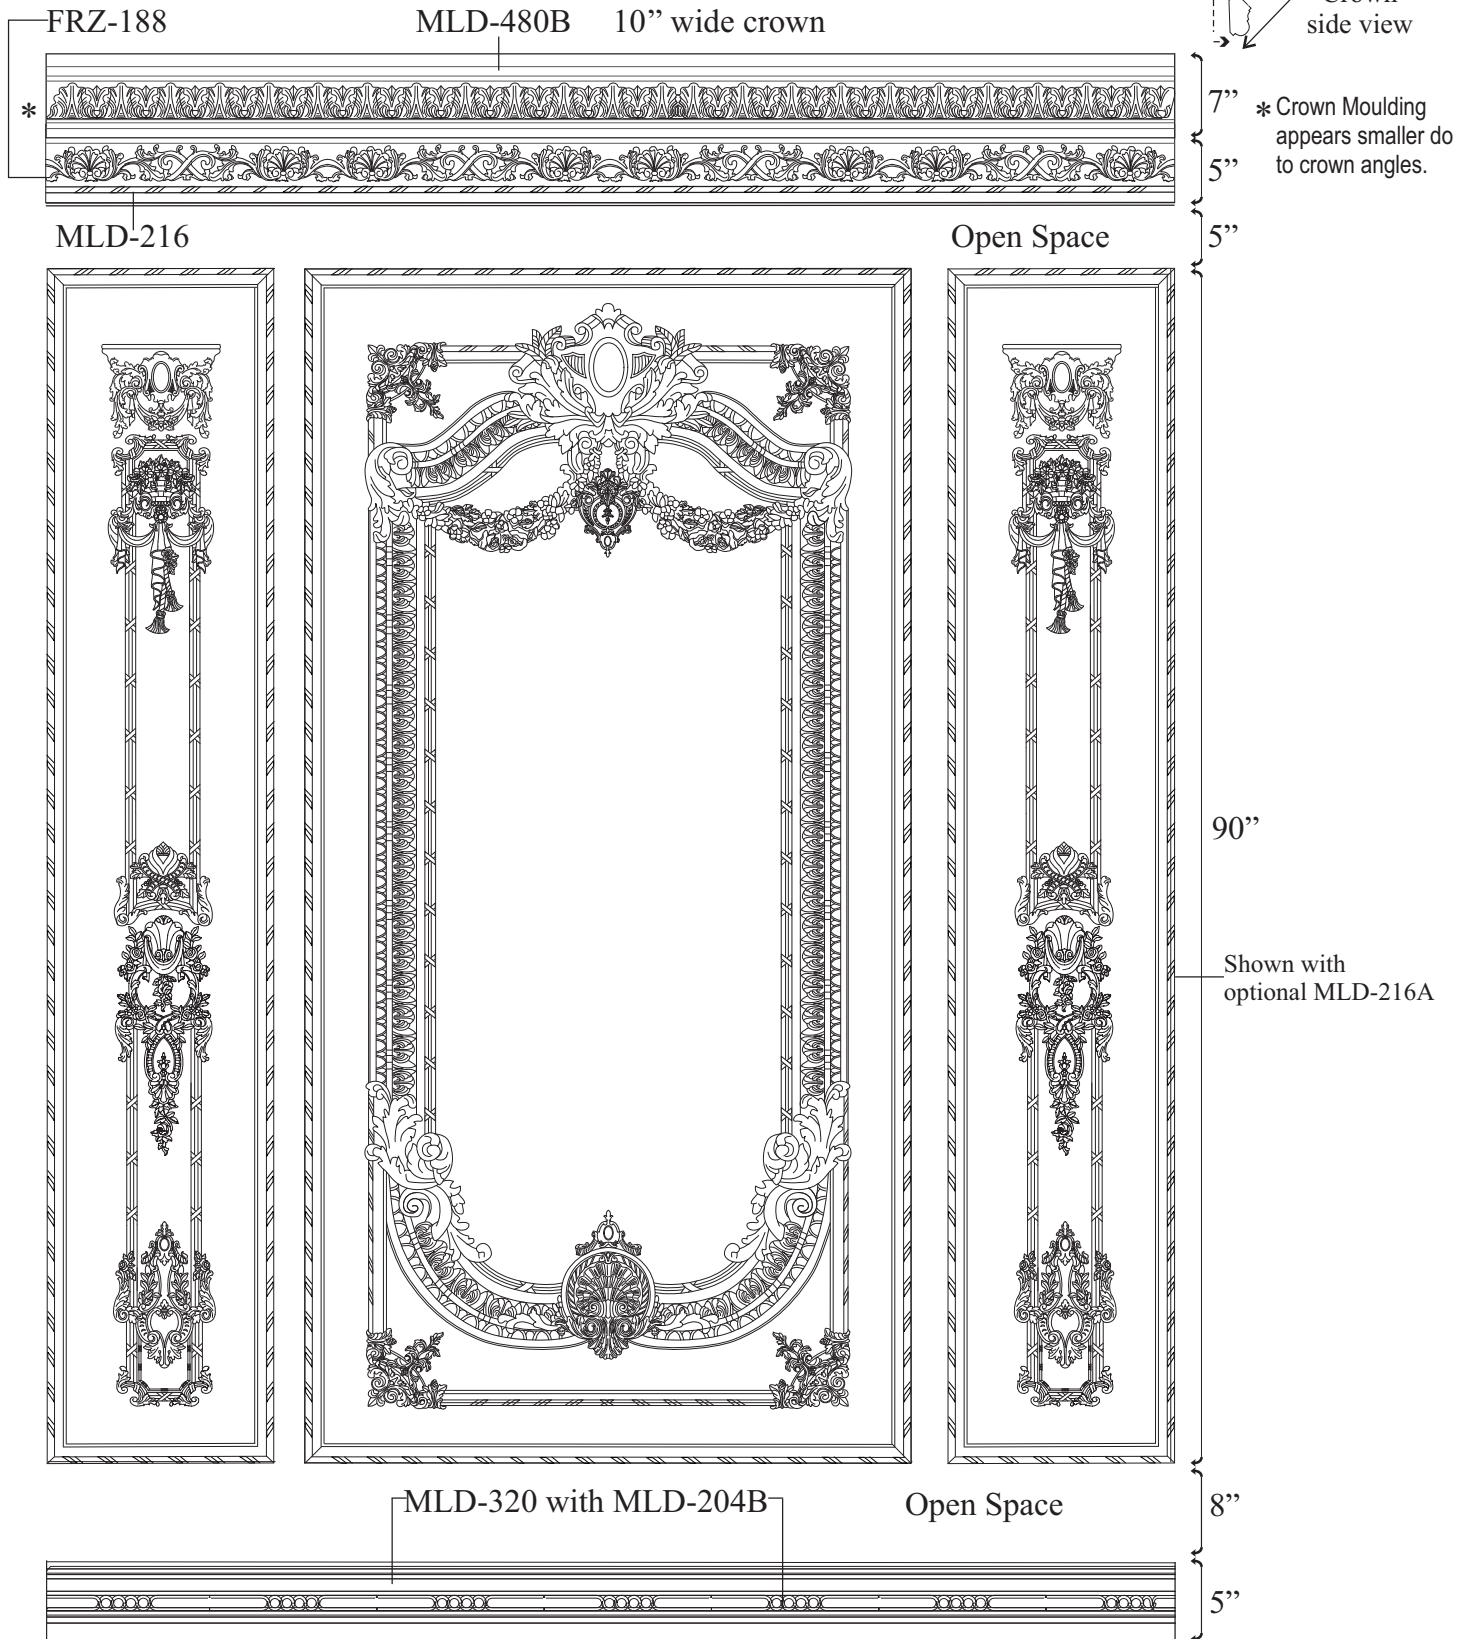

Versailles Wall Panel Collection

8 ft. Ceiling Heights

*** CALL FOR 9ft. AND 11ft. HEIGHT DIMENSIONS**

* All drawings are conceptual designs. They are not "Build Drawings". Pearlworks recommends all clients check sizes and layouts before placing orders.

Versailles Wall Panel Collection

10 ft. Ceiling Heights

*** CALL FOR 9ft. AND 11ft. HEIGHT DIMENSIONS**

VERSAILLES

* All drawings are conceptual designs. They are not "Build Drawings". Pearlworks recommends all clients check sizes and layouts before placing orders.