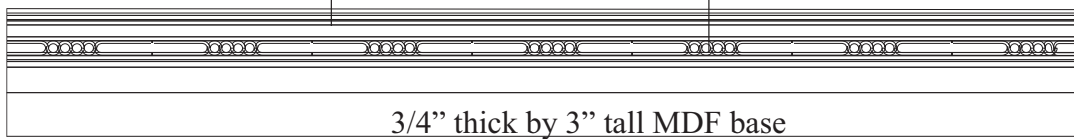

5"
3"
8" Overall height

3/4" thick MDF base with cove

* All drawings are conceptual designs. They are not "Build Drawings". Pearlworks recommends all clients check sizes and layouts before placing orders.