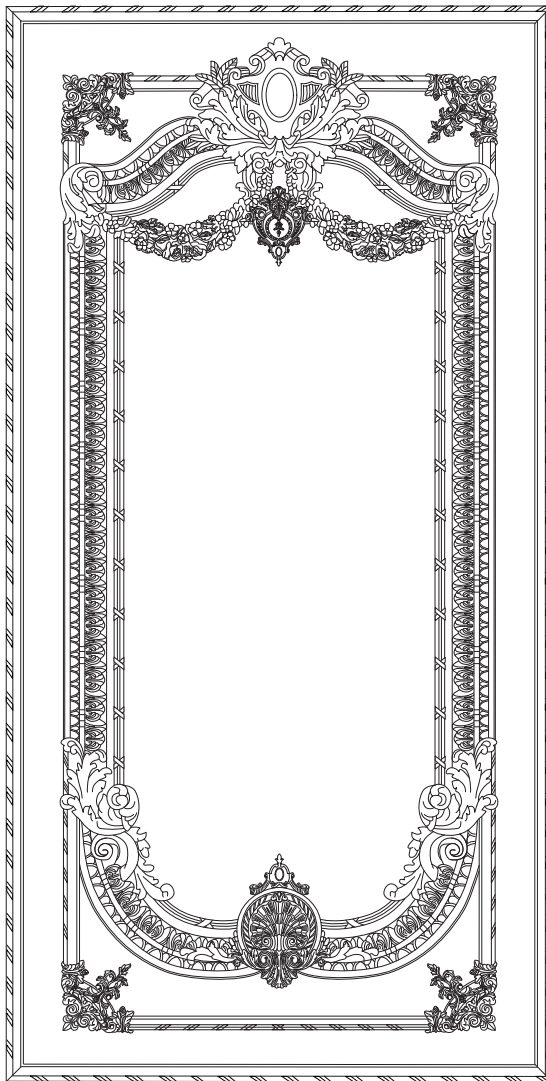

104-1/2"

Shown with optional MLD-216A

MLD-320 with MLD-204B
on top of 3/4" thick MDF

Open Space

12"