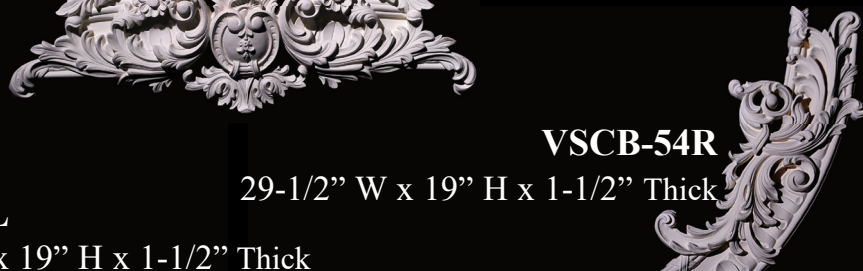

54" Versailles Wall Panel Collection Parts

VS-54L
4-1/2" W x 10" H x 1/2" Thick

VSCT-54
69-1/2" W x 17" H x 2-3/4" Thick

VS-54R
4-1/2" W x 10" H x 1/2" Thick

VSCT-54EXT
17" W x 10-1/2" H x 1-1/2" Thick

CE-101
7" W x 7" H x 1" Thick

FEST-110C
35" W x 11-1/2" Drop x 1-1/2" Thickness

MLD-123VS 2" W x 1/2" T x 10' L

VSC-54
22" W x 15" H x 1-3/4" Thick

VSCB-54L
29-1/2" W x 19" H x 1-1/2" Thick

VSCB-54R

29-1/2" W x 19" H x 1-1/2" Thick

VSL-54L
3-1/2" W x 95" H x 3/4" Thick

VSL-54R
3-1/2" W x 95" H x 3/4" Thick

* All sizes are approx.- max W" x max H" x Thickness"

Versailles Wall Panel Collection

CE-108 is adjustable
for a wider width

Part #: VSC-26

6-Piece Set

Assembly size (as shown): 26" W x 30-1/4" H x 1" Thick