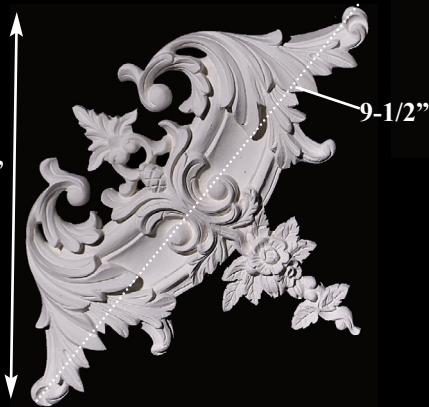

7-5/8" x 20" x 1-1/4"

VSS5

7-5/8" x 14-1/4" x 7/8"

MLD-213B 3/4" x 3/8" x 10'
Connection Moulding

MLD-216A 1-1/4" x 5/8" x 10'
MLD-216B 1-1/2" x 3/4" x 10'

VSL-L-5'

VSL-L-7'10"

4-3/4" W x 1" Thick

VSCT-34 34" W x 21-1/2" H x 1-1/2" T

VSCB-34 34" W x 23" H x 1-1/2" T

VSL-R-5'

VSL-R-7'10"

4-3/4" W x 1" Thick

VERSAILLES

* All sizes are approx. - max W" x max H" x Thickness"

Versailles Wall Panel Collection

54" Versailles Wall Panel Collection Parts

VS-54L
4-1/2" W x 10" H x 1/2" Thick

VSCT-54
69-1/2" W x 17" H x 2-3/4" Thick

VS-54R
4-1/2" W x 10" H x 1/2" Thick

VSCT-54EXT
17" W x 10-1/2" H x 1-1/2" Thick

CE-101
7" W x 7" H x 1" Thick

FEST-110C
35" W x 11-1/2" Drop x 1-1/2" Thickness

MLD-123VS 2" W x 1/2" T x 10' L

VSC-54
22" W x 15" H x 1-3/4" Thick

VSCB-54L
29-1/2" W x 19" H x 1-1/2" Thick

VSCB-54R

29-1/2" W x 19" H x 1-1/2" Thick

VSL-54L
3-1/2" W x 95" H x 3/4" Thick