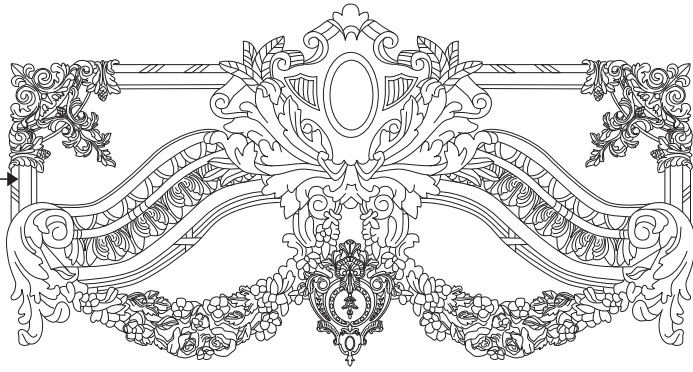

www.pearlworksinc.com

34" Wide Versailles Panels

* All drawings are conceptual designs. They are not "Build Drawings". Pearlworks recommends all clients check sizes and layouts before placing orders.

Exploded View for 34" Wide Versailles Panels

VSCT-34 \$469.95
34" W x 17" H x 1-1/2" T

21-1/2"

VSL-L-5' \$199.95
4-3/4" W x 5' H x 1" T
* Heights up to 7' 10" Available.
VSL-L-7' 10" \$252.95

TOTAL CENTER PANEL

Set Cost:

VS-34-8 \$1099.95

VS-34-11 \$1295.95