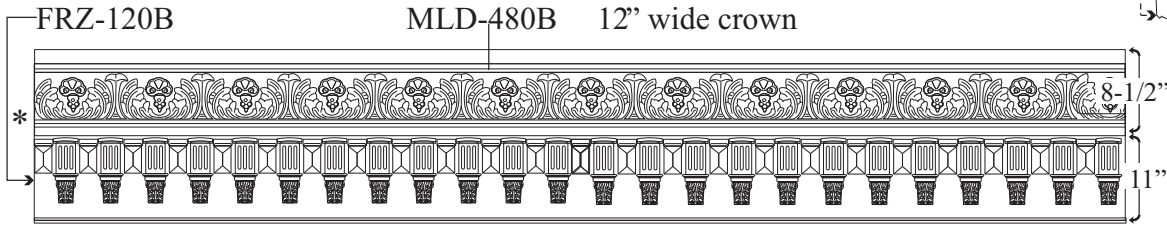

Versailles Wall Panel Collection

8 ft. Ceiling Heights

*** CALL FOR 9ft. AND 11ft. HEIGHT DIMENSIONS**

* All drawings are conceptual designs. They are not "Build Drawings". Pearlworks recommends all clients check sizes and layouts before placing orders.

Versailles Wall Panel Collection

10 ft. Ceiling Heights

*** CALL FOR 9ft. AND 11ft. HEIGHT DIMENSIONS**

VERSAILLES

* All drawings are conceptual designs. They are not "Build Drawings". Pearlworks recommends all clients check sizes and layouts before placing orders.

Versailles Wall Panel Collection

12 ft. Ceiling Heights

*** CALL FOR 9ft. AND 11ft. HEIGHT DIMENSIONS**

* Crown Moulding appears smaller do to crown angles.

104-1/2"

Shown with optional MLD-216A

MLD-320 with MLD-204B
on top of 3/4" thick MDF