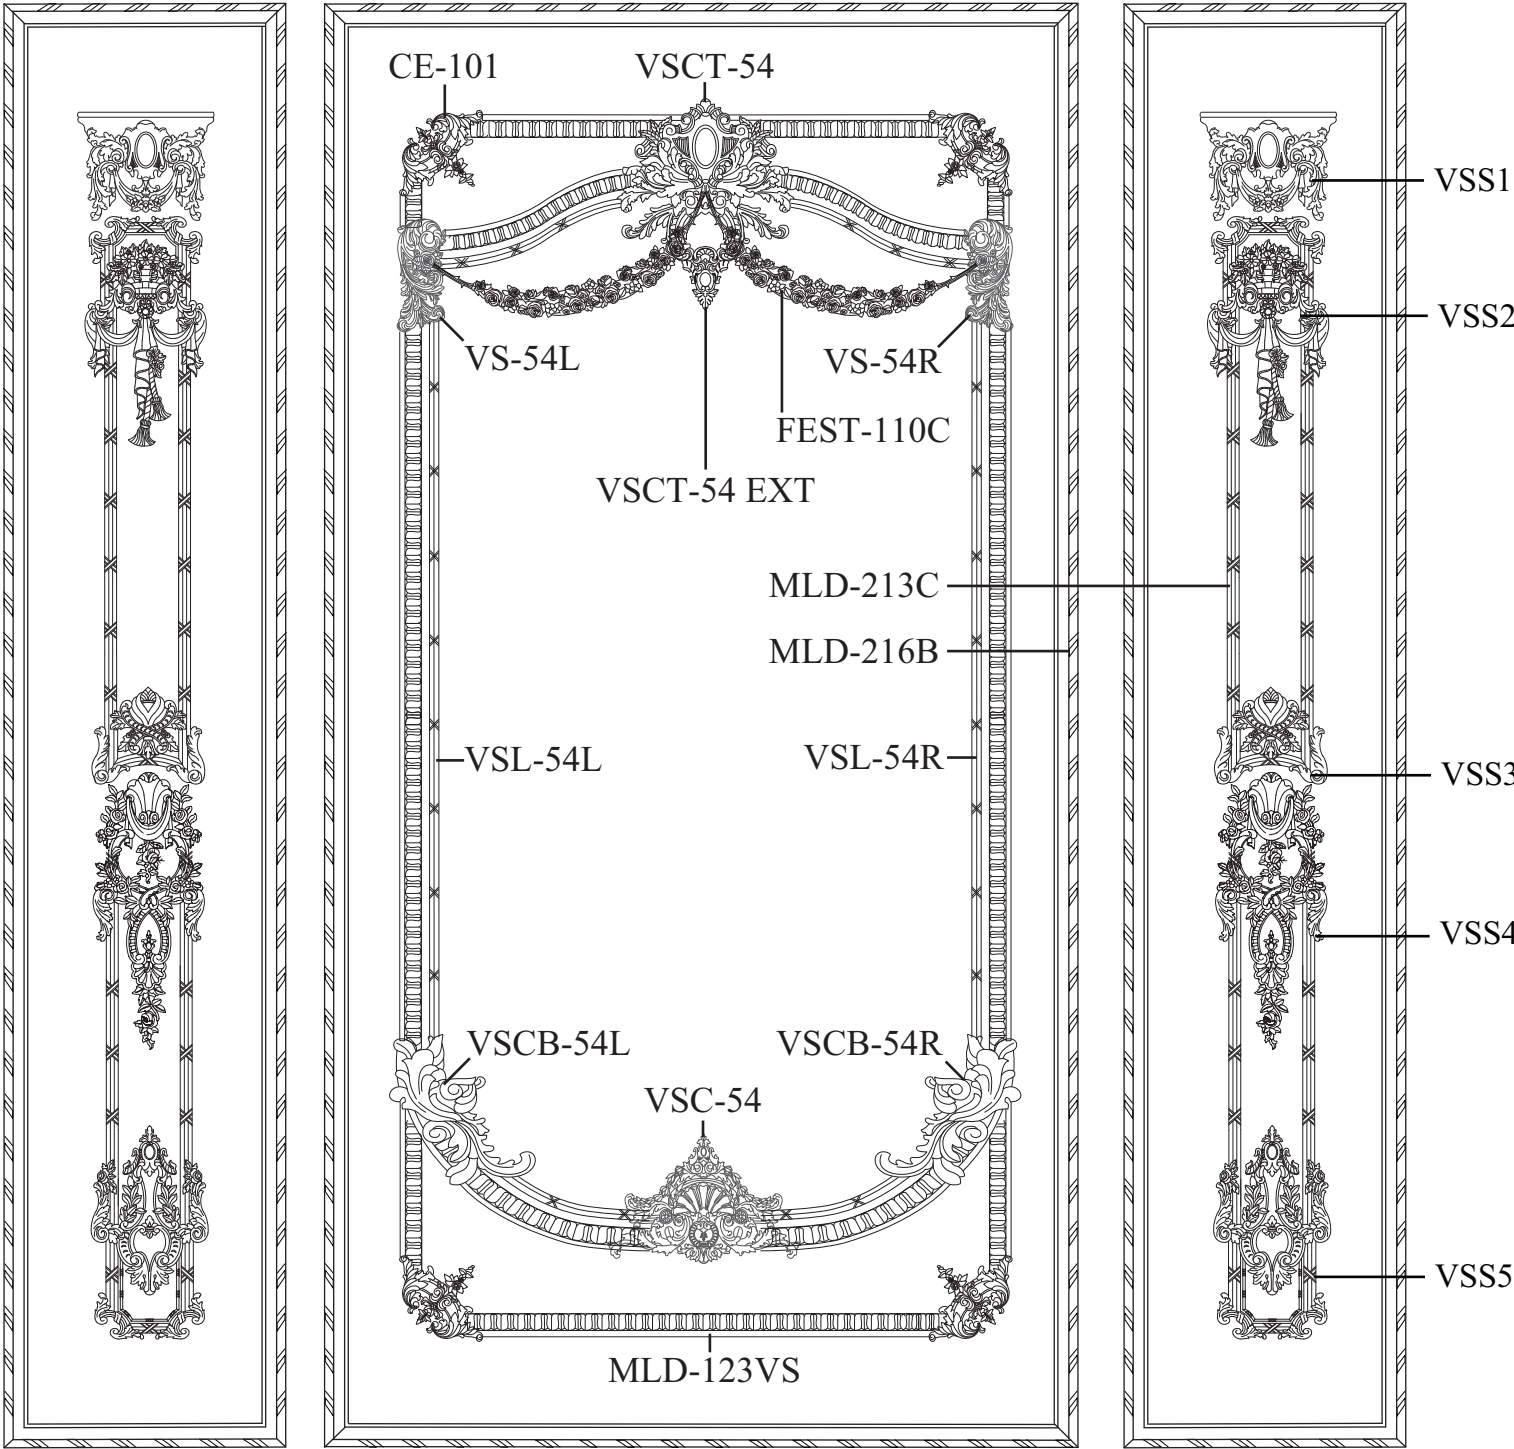

54" Wide Versailles Panels

* All drawings are conceptual designs. They are not "Build Drawings". Pearlworks recommends all clients check sizes and layouts before placing orders.