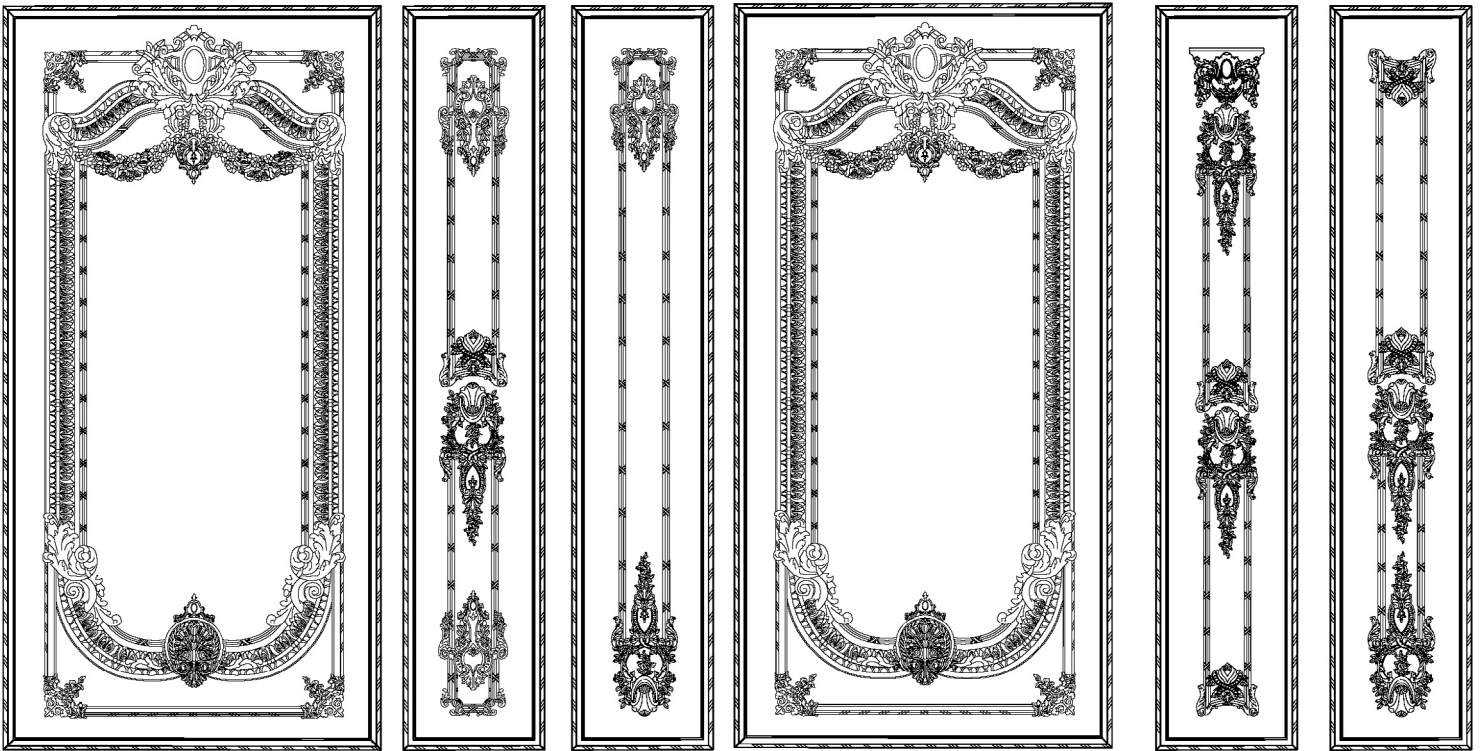

54" Wide Versailles Panel Extension

54" Wide Versailles Panel Extension

54" Wide Versailles Panel Exploded View

VERSAILLES

Versailles Wall Panel Collection

Versailles Wall Panel Combination Examples

✦ Sample layout for side panel using only 3 of the 5 pieces available.