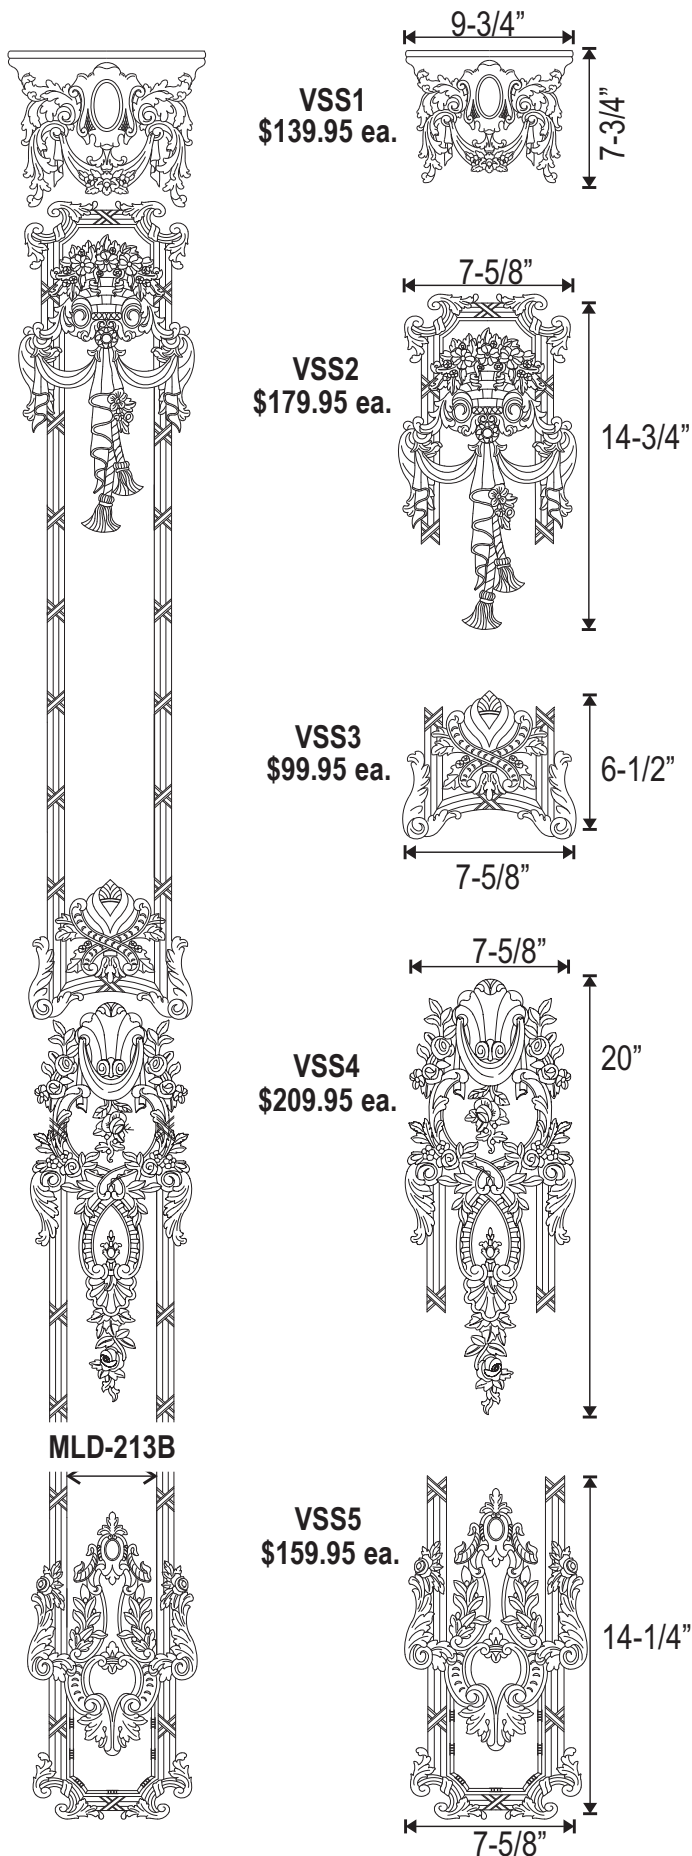

VSCT-34 \$469.95
34" W x 17" H x 1-1/2" T

21-1/2"

VSL-L-5' \$199.95
4-3/4" W x 5' H x 1" T
* Heights up to 7' 10" Available.
VSL-L-7' 10" \$252.95

TOTAL CENTER PANEL

Set Cost:

VS-34-8 \$1099.95

VS-34-11 \$1295.95

VSL-R-5' \$199.95
4-3/4" W x 5' H x 1" T
* Heights up to 7' 10" Available.
VSL-R-7' 10" \$252.95

Unlimited

Max height: Unlimited.
Minimum height: 64".

*** Heights over 11' will require additional lengths of VSL-L and VSL-R.**

VSCB-34 \$399.95
34" W x 23" H x 1-1/2" T

23"

34"

Versailles Side Panel Components

VSS1
\$139.95 ea.

VSS2
\$179.95 ea.

VSS3
\$99.95 ea.

VSS4
\$209.95 ea.

VSS5
\$159.95 ea.

MLD-213B

SIDE PANEL SET
Total \$849.70 (as shown)
Including 1 length of **MLD-213B**

***Side Panel Thickness**
Varies from 1/2" to 1-1/2"

Versailles Side Panel Combinations

Combo 1-4-4

Combo 1-5-5