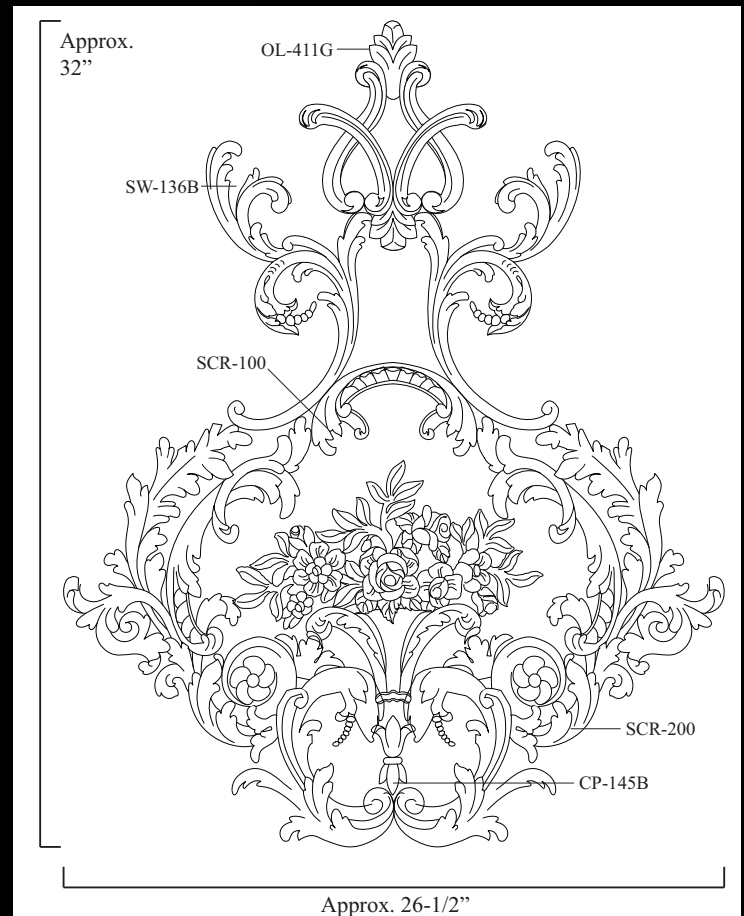

QTY	PART LIST
1	OL-411G
1	SW-136B
1	SCR-100
1	SCR-200
1	CP-145B

*FSD-55A only uses one side of SCR-100