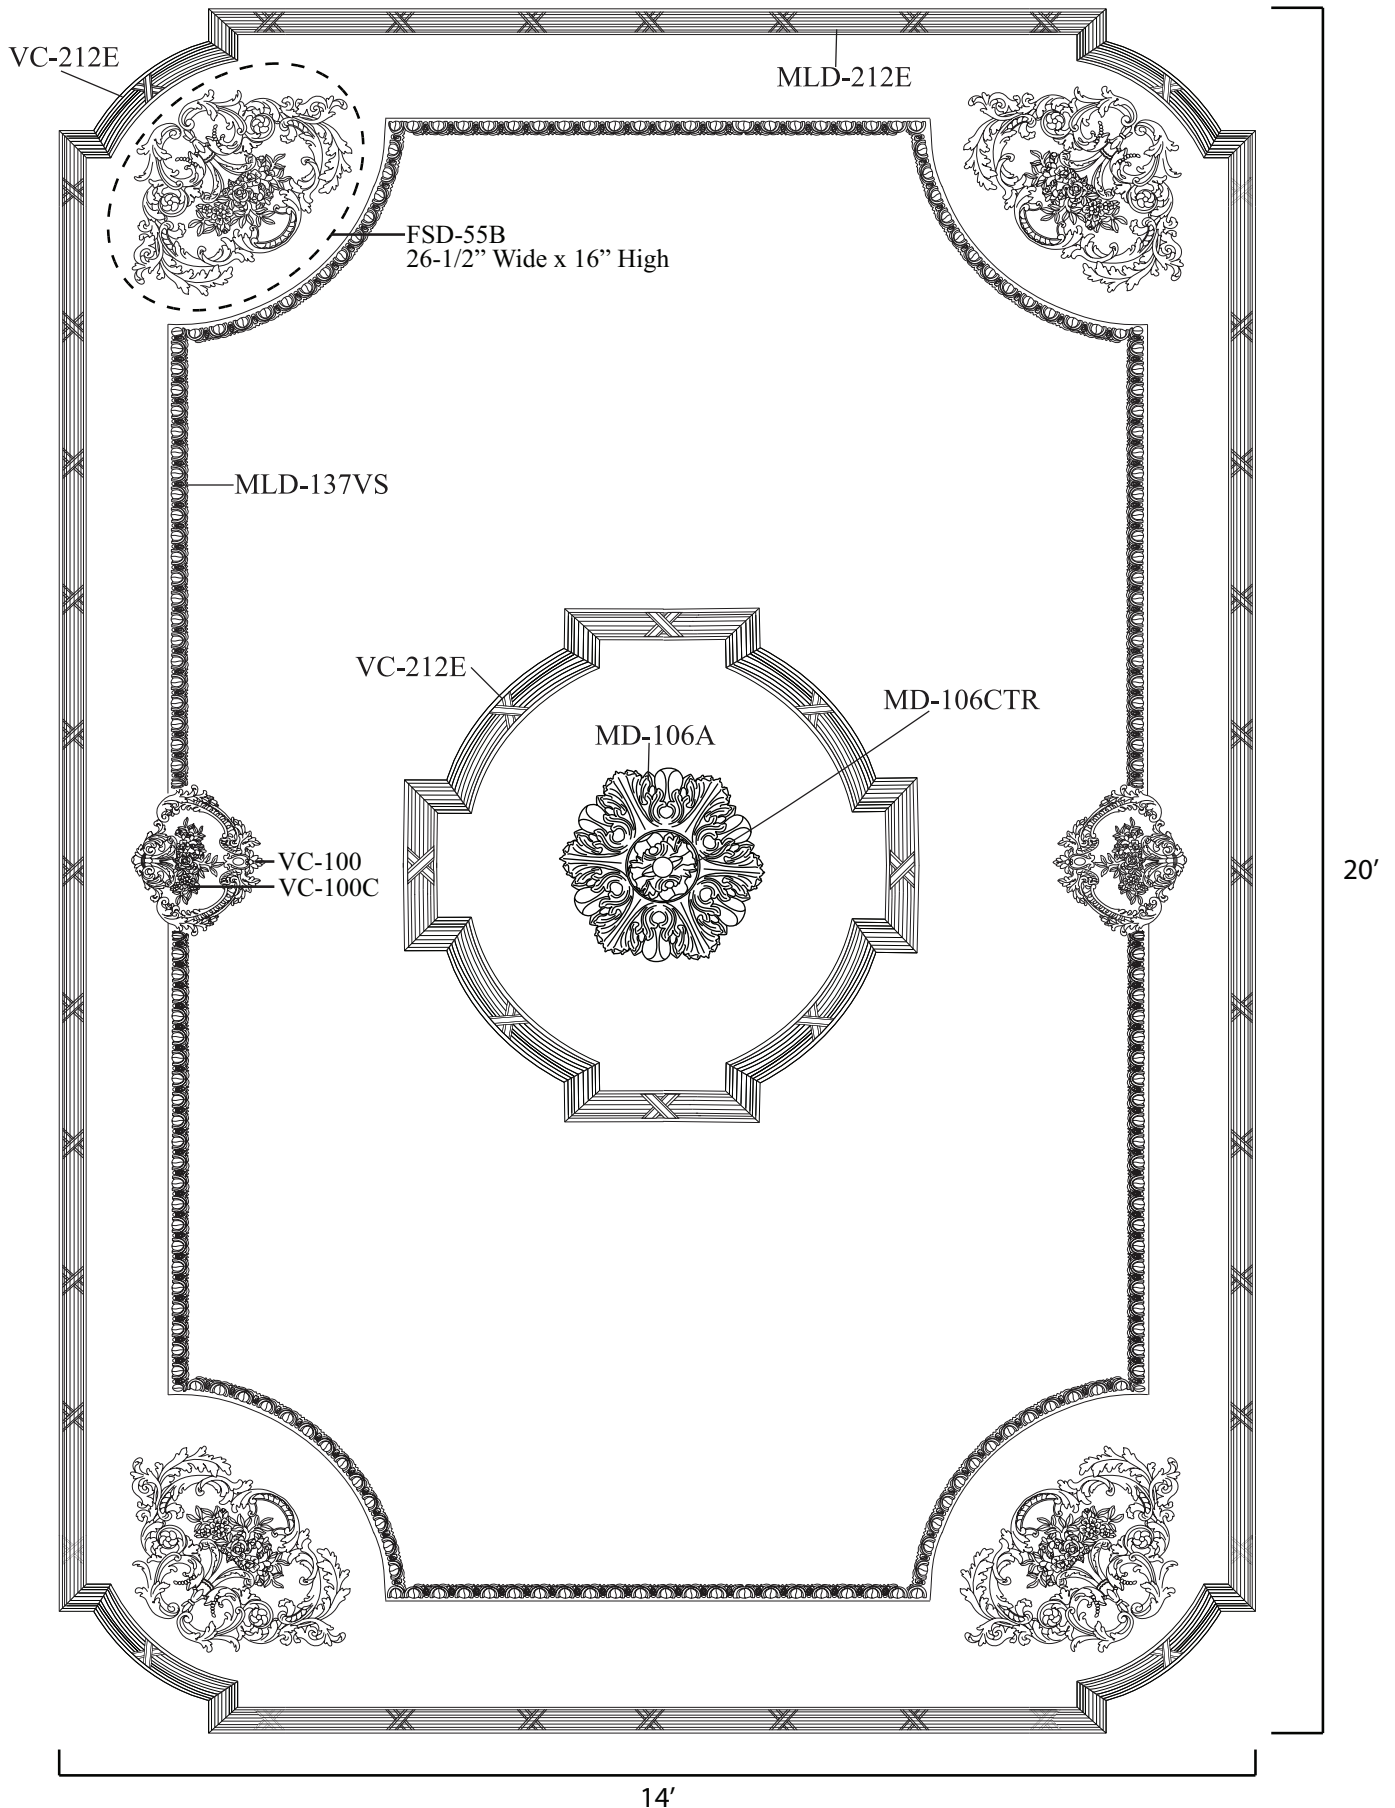

Rectangular Ceiling 104-12

VERSAILLES

* All drawings are conceptual designs. They are not "Build Drawings". Pearlworks recommends all clients check sizes and layouts before placing orders.