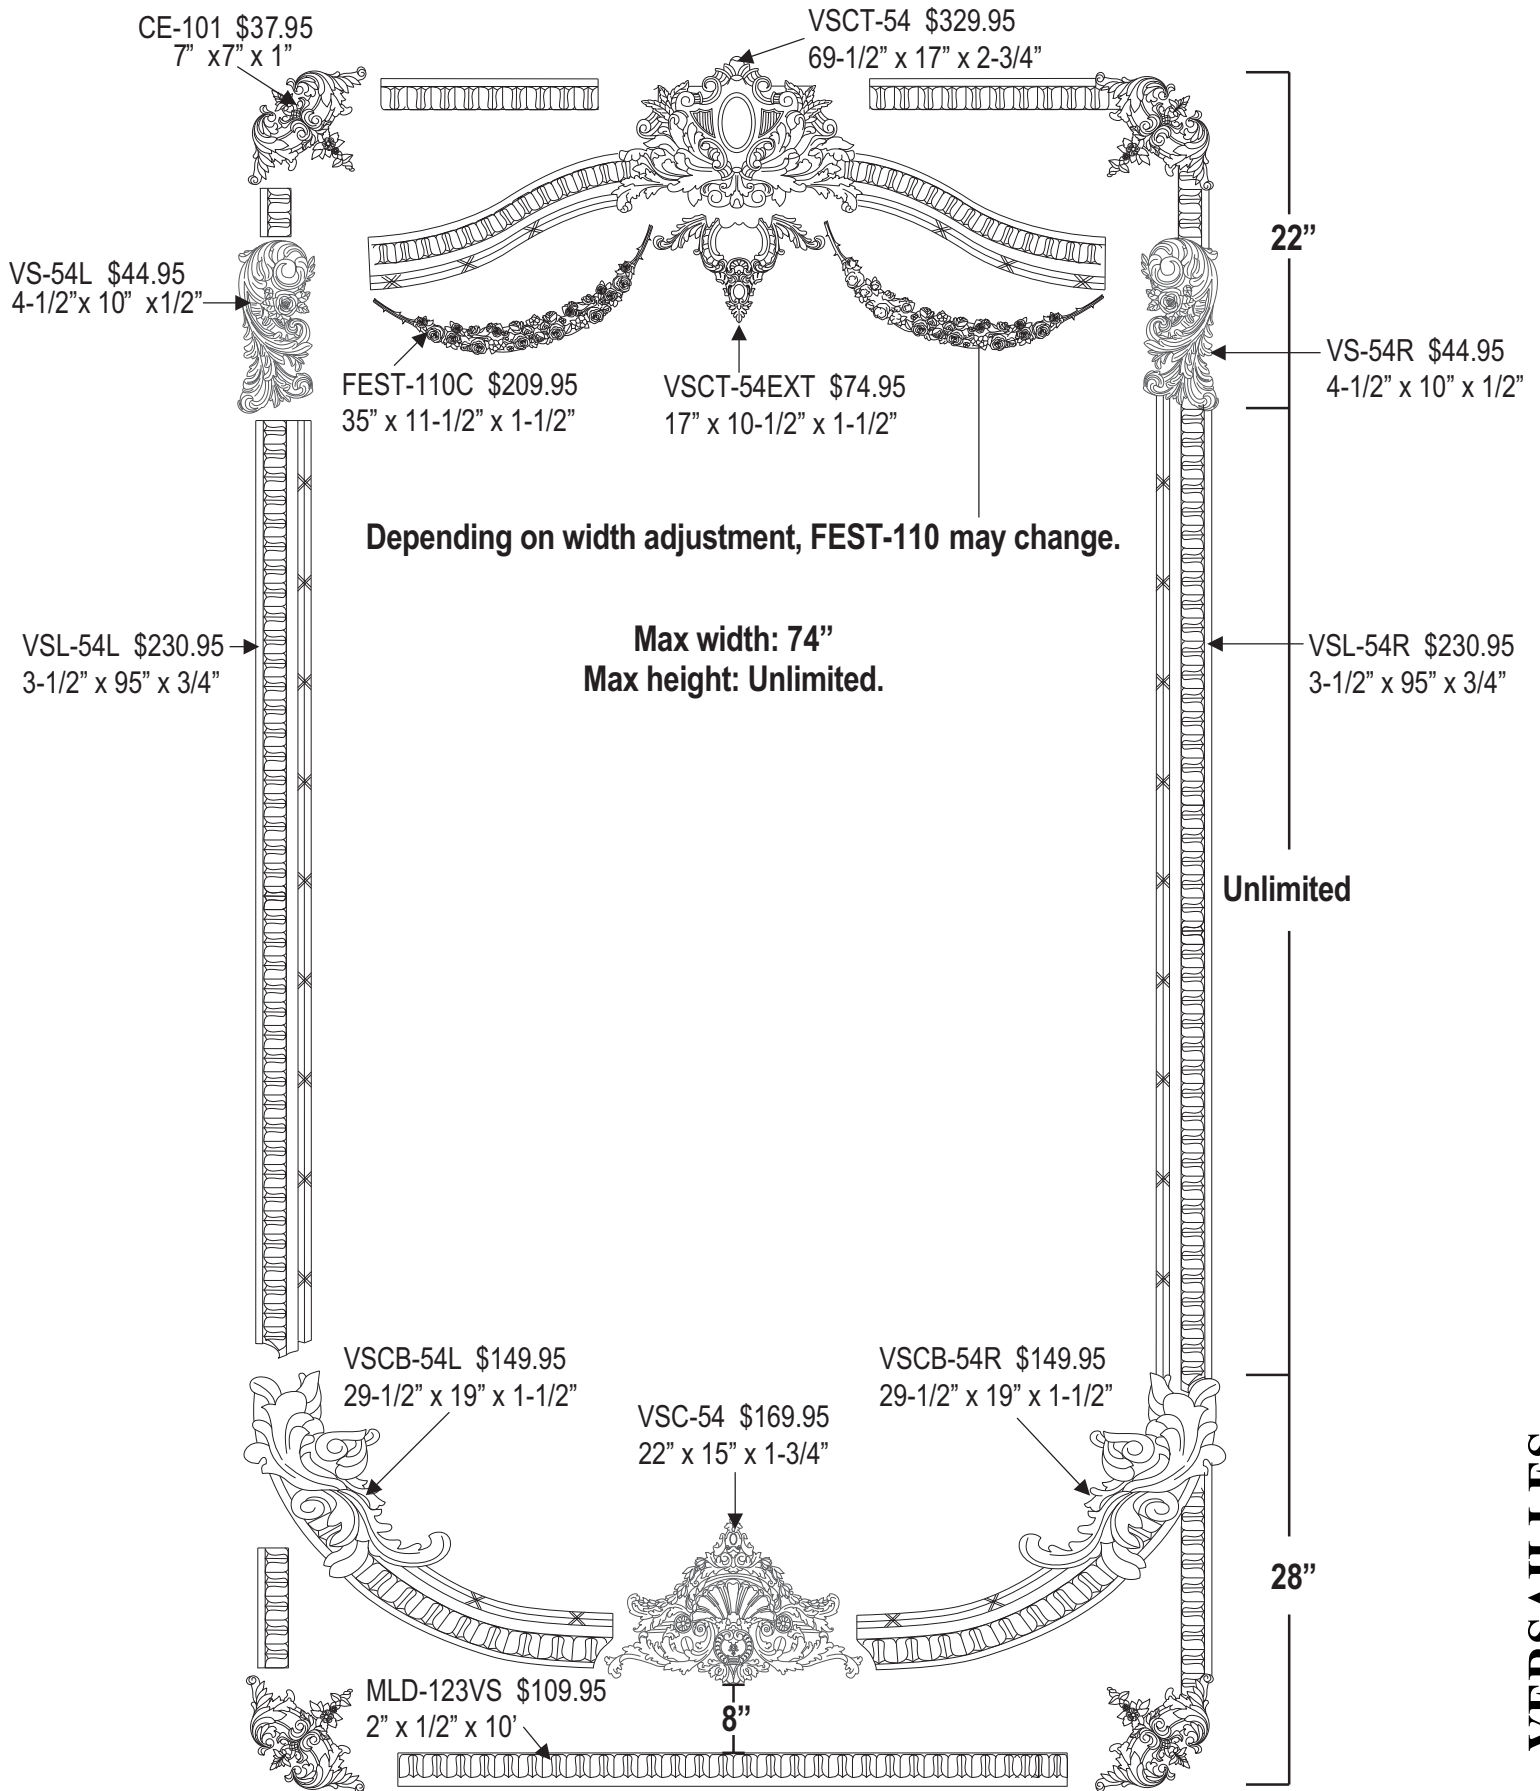

Exploded View for 54" Wide Versailles Panels

VERSAILLES

* All drawings are conceptual designs. They are not "Build Drawings". Pearlworks recommends all clients check sizes and layouts before placing orders.